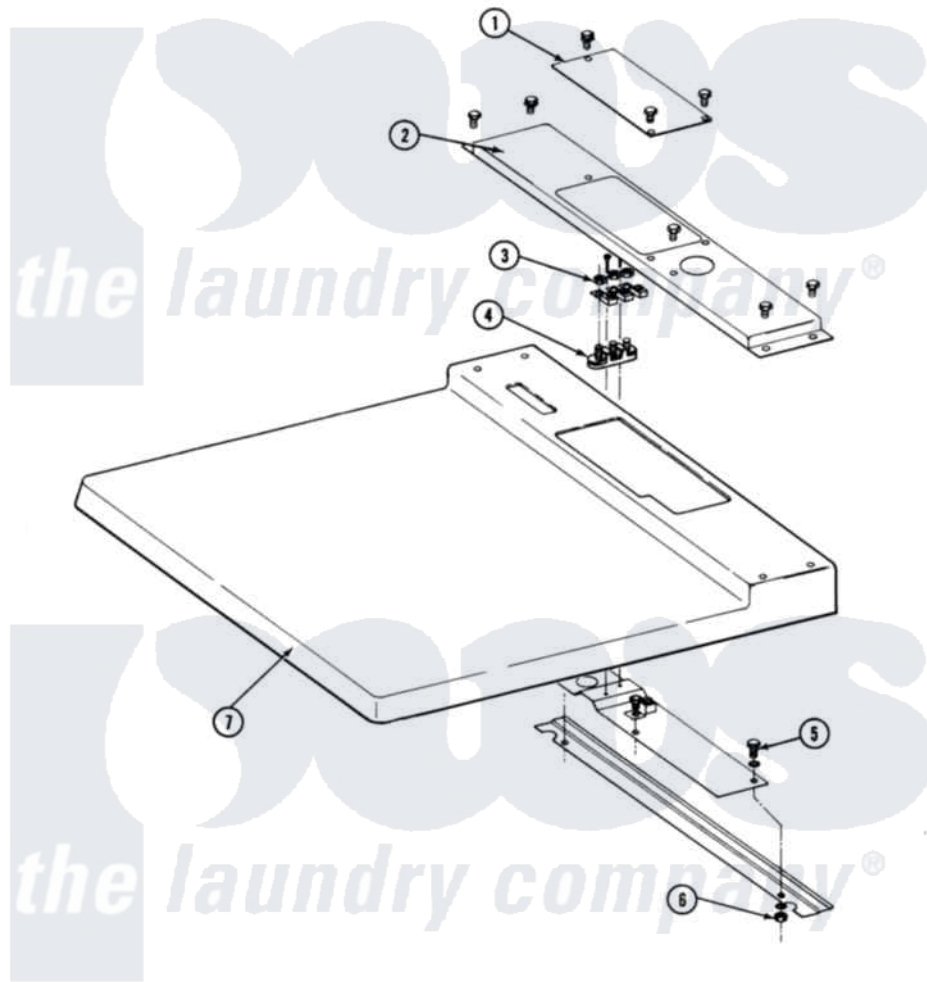

Maytag DE27CS 01 - TOP COVER-CANADA

SECTION: TOP COVER - DE - CANADA ONLY
 MODEL: DE27CA - CS

Issue Date: 10/90

10

Maytag Residential Maytag DE27CS Dryer Parts Parts Diagram 01 - TOP COVER-CANADA
 Click on the part number to view part

| Item | Original Part Number | Replaced By | Status | Part Description |
|------|-------------------------|---------------------------|---------------|---|
| 001 | 211294 | 90767 | | Screw, 8A X 3/8 HeX Washer Head Tapping |
| " | Y313559 | | | Screw |
| " | Y314174 | | | Terminal Cover - Canada |
| 002 | 211294 | 90767 | | Screw, 8A X 3/8 HeX Washer Head Tapping |
| " | NLA | | Not Available | CONDUIT ENTRANCE |
| " | Y313559 | | | Screw |
| 003 | 311484 | 112432 | | Nut |
| 004 | 400008 | | | Block, Terminal |
| " | Y312209 | W10001200 | | Screw |
| 005 | NLA | | Not Available | CAP SCREW, 1/4-20 X 1/2 |
| 006 | Y052721 | | | Nut, Terminal Block Plate |
| 007 | NLA | | Not Available | TOP COVER |