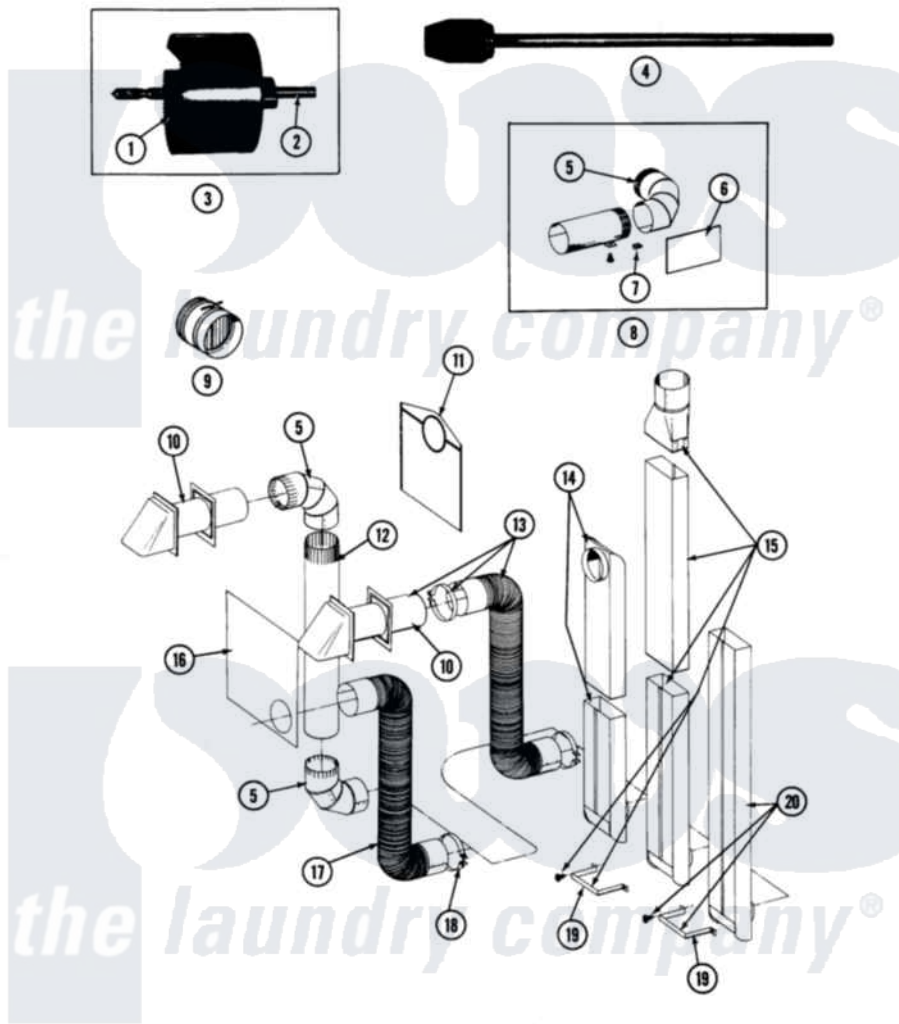

Maytag DE27CS 06 - INSTALLATION ACCESSORIES

SECTION: INSTALLATION ACCESSORIES
 MODEL: ALL MODELS

Issue Date: 10/90

40

Maytag [Residential Maytag DE27CS Dryer Parts](#) Parts Diagram 06 - INSTALLATION ACCESSORIES
 Click on the part number to view part

Item	Original Part Number	Replaced By	Status	Part Description
001	NLA		Not Available	BLADE, SAW
002	NLA		Not Available	REPLACEMENT DRILL
003	NLA		Not Available	HOLE SAW W/DRILL BIT
004	NLA		Not Available	EXTENSION CHUCK, DRILL
005	Y059131			Elbow, Venting
006	312302			Insulation, Exhaust Duct Kit
007	213323			Fastener, Exhaust Duct Kit
008	211294	90767		Screw, 8A X 3/8 HeX Washer Head Tapping
"	Y304652			Exhaust Duct Kit
009	NLA		Not Available	DAMPER, BACK DRAFT
010	Y059129	4396007RW		Vent Hood
011	311353		Not Available	BAG, LINT (DACRON)
012	Y059130			Pipe, Venting
013	Y059143			Flexible Vent Kit
014	Y059135			Vent Duct Assembly
015	NLA		Not Available	RECTANGULAR VENT KIT

016	Y059134		PLATE, ALUM. WINDOW (15``X20``)
017	Y304353	4396010RP	6ft Scvent
018	Y304630		Clamp, Flexible Duct
019	211294	90767	Screw, 8A X 3/8 HeX Washer Head Tapping
"	NLA	Not Available	BRACKET, EXHAUST DEFLECTOR
020	NLA	Not Available	EXHAUST DEFLECTOR KIT