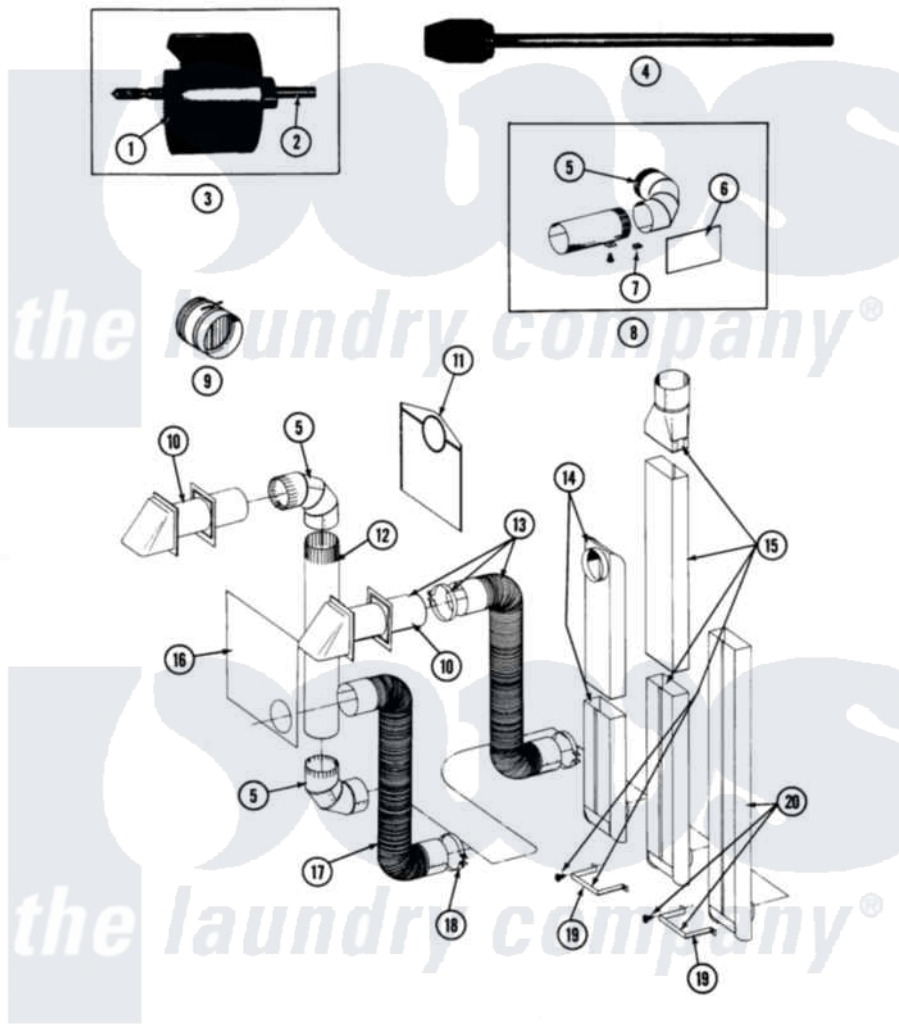

Maytag DE27CT 05 - INSTALLATION ACCESSORIES

SECTION: INSTALLATION ACCESSORIES
 MODEL: ALL MODELS

Issue Date: 10/90

40

Maytag [Residential Maytag DE27CT Dryer Parts](#) Parts Diagram 05 - INSTALLATION ACCESSORIES
 Click on the part number to view part

Item	Original Part Number	Replaced By	Status	Part Description
001	NLA		Not Available	BLADE, SAW
002	NLA		Not Available	REPLACEMENT DRILL
003	NLA		Not Available	HOLE SAW W/DRILL BIT
004	NLA		Not Available	EXTENSION CHUCK, DRILL
005	Y059131			Elbow, Venting
006	312302			Insulation, Exhaust Duct Kit
007	213323			Fastener, Exhaust Duct Kit
008	211294	90767		Screw, 8A X 3/8 HeX Washer Head Tapping
"	Y304652			Exhaust Duct Kit
009	NLA		Not Available	DAMPER, BACK DRAFT
010	Y059129	4396007RW		Vent Hood
011	311353		Not Available	BAG, LINT (DACRON)
012	Y059130			Pipe, Venting
013	Y059143			Flexible Vent Kit
014	Y059135			Vent Duct Assembly
015	NLA		Not Available	RECTANGULAR VENT KIT

016	Y059134		PLATE, ALUM. WINDOW (15``X20``)
017	Y304353	4396010RP	6ft Scvent
018	Y304630		Clamp, Flexible Duct
019	211294	90767	Screw, 8A X 3/8 HeX Washer Head Tapping
"	NLA	Not Available	BRACKET, EXHAUST DEFLECTOR
020	NLA	Not Available	EXHAUST DEFLECTOR KIT