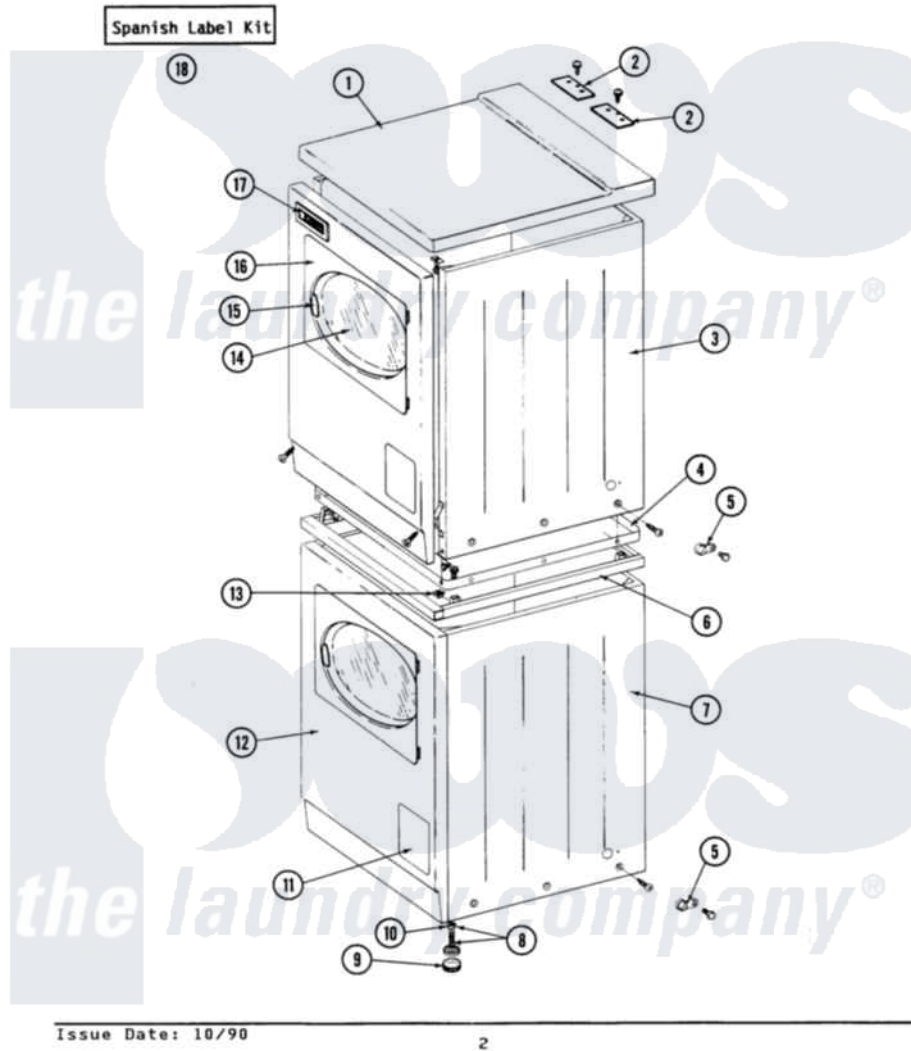

Maytag DE27CT 06 - FRONT VIEW

SECTION: FRONT VIEW
MODEL: DE-D627CS-CT

Issue Date: 10/90

Maytag Residential Maytag DE27CT Dryer Parts Parts Diagram 06 - FRONT VIEW
Click on the part number to view part

Item	Original Part Number	Replaced By	Status	Part Description
001	307104			Top Cover Assembly
"	NLA		Not Available	TOP COVER ASSY
002	NLA		Not Available	COVER PLATE
"	Y313559			Screw
003	204445			Screw And Fastener Assembly
"	213007			Xfor Cabinet See Cabinet, Back
"	NLA		Not Available	CABINET, UPPER (WHITE)
004	314663	214354		Screw, Top Cover To Cabnt.
"	Y303361		Not Available	BASE ASSY. (UPPER & LOWER)
005	211168	W10139210		Screw, 8-18 X 5/16
"	910768	M0280301		Tie Electr
006	NLA		Not Available	SPACER ASSM-WHITE
007	307125		Not Available	CABINET, LOWER (WHITE)
"	NLA		Not Available	CABINET, LOWER (ALMOND)
008	Y302699	22003428		Leg, Adjustable

009	210684		Foot, Adjustable Leg
010	210385		Lock Nut For Adjustable Leg
011	NLA	Not Available	PART NOT USED
012	204439		Screw And Fstner Assembly
"	NLA	Not Available	PANEL, FRONT (WHT)
013	310933	33002194	Nut, Speed
014	308069	Not Available	DOOR, INNER W/GASKET
015	314939		Handle, Door
"	314974		Handle, Door
"	314975		Handle, Door
016	NLA	Not Available	DOOR, COMPLETE LESS HINGES (WH
017	NLA	Not Available	NAME PLATE
018	NLA	Not Available	SPANISH LABEL KIT