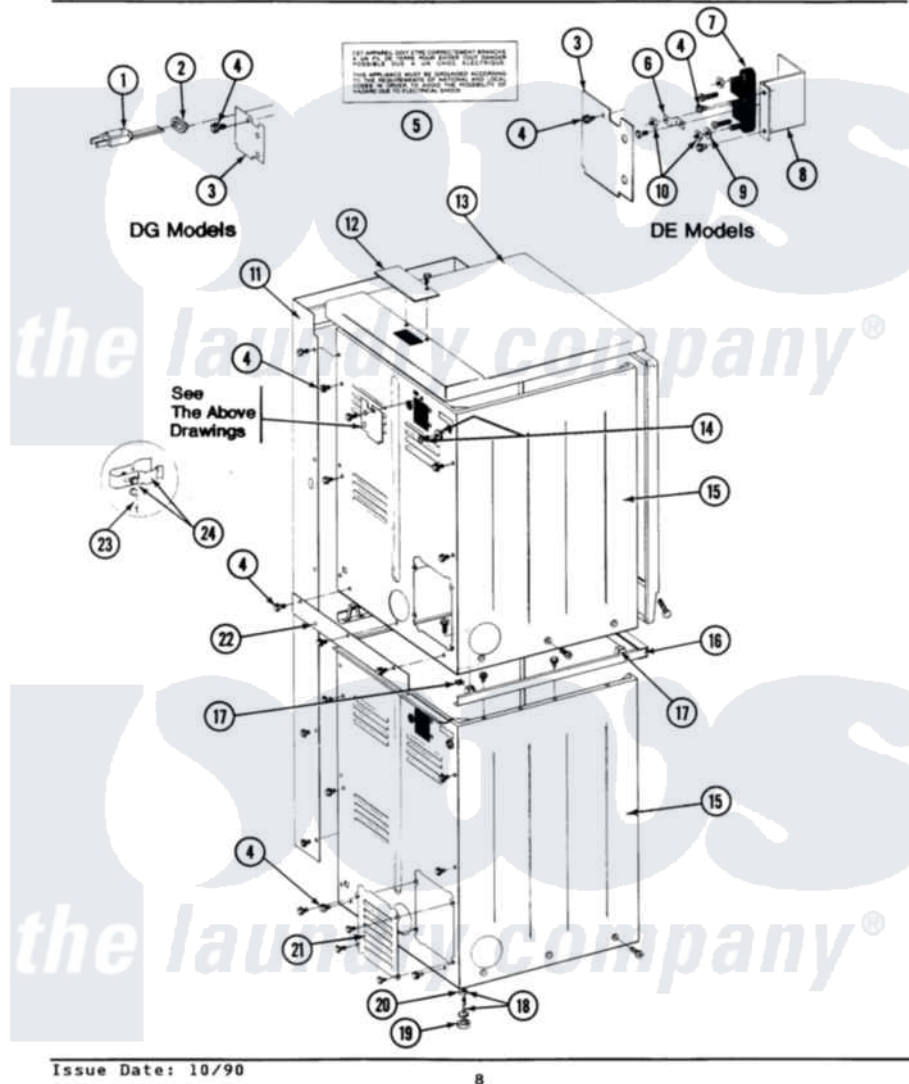

Maytag DE27CT 07 - REAR VIEW

SECTION: REAR VIEW
MODEL: DE-DG27CS-CT

Issue Date: 10/90

8

Maytag [Residential Maytag DE27CT Dryer Parts](#) Parts Diagram 07 - REAR VIEW

[Click on the part number to view part](#)

Item	Original Part Number	Replaced By	Status	Part Description
001	302521		Not Available	CORD, POWER PART NOT USED-GAS MODELS ONLY
002	211881			Grommet, Cord Part Not Used-Gas Models Only
003	Y312905		Not Available	COVER, TERMINAL
004	Y313561			Screw----NA
005	214519			LABEL, ELECTRICAL INSTR. PART NOT USED-GAS MODELS ONLY
006	Y311423	489483		Screw 10-32 X 1/2
"	Y312184			Strap, Grounding
007	400008			Block, Terminal
"	Y312209	W10001200		Screw
008	Y312904			Bracket, Terminal Block
009	Y311270			Washer, Terminal Block
010	311484	112432		Nut
011	NLA		Not Available	SCREW
012	NLA		Not Available	COVER PLATE

"	Y313559		Screw
013	307104		Top Cover Assembly
"	NLA	Not Available	TOP COVER ASSY
014	NLA	Not Available	SCREW & WASHER ASSY.
015	213007		Xfor Cabinet See Cabinet, Back
"	307125	Not Available	CABINET, LOWER (WHITE)
"	NLA	Not Available	CABINET, LOWER (ALMOND)
"	Y310632	1163839	Screw
016	911050	4312464	Screw
"	NLA	Not Available	SPACER ASSM-WHITE
"	Y310632	1163839	Screw
017	310933	33002194	Nut, Speed
018	Y302699	22003428	Leg, Adjustable
019	210684		Foot, Adjustable Leg
020	210385		Lock Nut For Adjustable Leg
021	211294	90767	Screw, 8A X 3/8 HeX Washer Head Tapping
"	Y312951	Not Available	ACCESS COVER, BACK
"	Y313559		Screw
022	NLA	Not Available	FILLER STRIP
"	Y310632	1163839	Screw
023	311155		Ground Wire And Clamp
024	301548		Clamp, Ground Wire
"	313122		Screw - Baffle To Tumbler