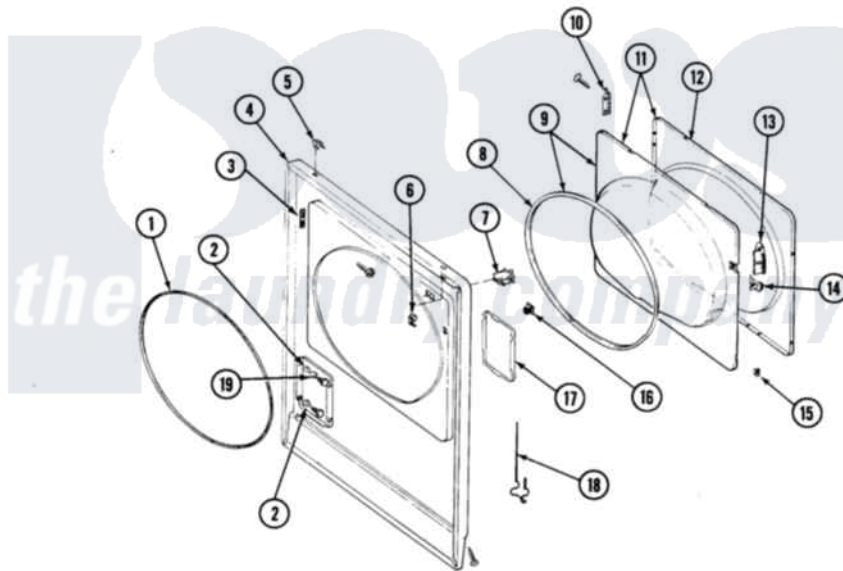

Maytag DE27CT 08 - FRONT PANEL & DOOR ASSEMBLY

SECTION: FRONT PANEL & DOOR ASSEMBLY

MODEL: DE-DG27CS-CT

Issue Date: 10/90

26

Maytag Residential Maytag DE27CT Dryer Parts Parts Diagram 08 - FRONT PANEL & DOOR ASSEMBLY
 Click on the part number to view part

| Item | Original Part Number | Replaced By | Status | Part Description |
|------|-------------------------|---------------------------|---------------|--------------------------------|
| 001 | 314937 | | | Seal, Front Panel |
| 002 | NLA | | Not Available | PART NOT USED |
| 003 | Y313907 | | | Fastener, Twin |
| 004 | 204439 | | | Screw And Fstner Assembly |
| " | NLA | | Not Available | PANEL, FRONT (WHT) |
| 005 | 212982 | 22001650 | | Fastener, Spring |
| 006 | Y310376 | | | Clip, Door Switch Harness |
| 007 | Y305753 | W10169313 | | Switch-Dor |
| 008 | 314935 | 33001192 | | Seal, Door |
| 009 | 308069 | | Not Available | DOOR, INNER W/GASKET |
| 010 | 307099 | 33001230 | | Hinge, Door |
| " | Y314062 | | | Screw, Door Hinge And Panel |
| 011 | NLA | | Not Available | DOOR, COMPLETE LESS HINGES (WH |
| 012 | 314967 | | Not Available | DOOR W/WINDOW OUTER HALF (WHT) |
| " | NLA | | Not Available | DOOR W/WIN CUT OUT |