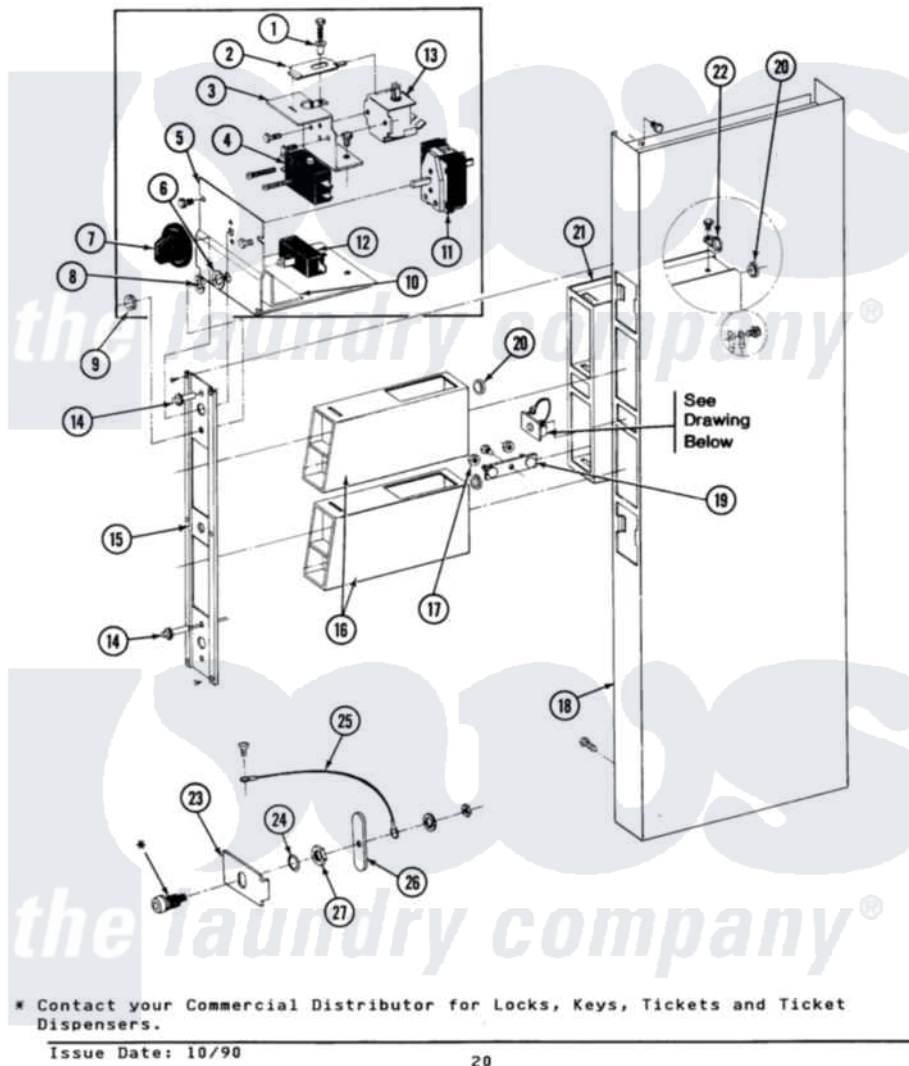

Maytag DE27CT 09 - CONTROL CENTER SHROUD

SECTION: CONTROL CENTER SHROUD - CT
 MODEL: DE-DG27CT

Maytag Residential Maytag DE27CT Dryer Parts Parts Diagram 09 - CONTROL CENTER SHROUD
 Click on the part number to view part

Item	Original Part Number	Replaced By	Status	Part Description
001	NLA		Not Available	SPACER FOR ADVANCE RELAY
002	NLA		Not Available	SPRING LEVER FOR RELAY
003	212276	W10116760		Screw
"	212949	22001866		Screw, Relay
"	NLA		Not Available	RELAY BRACKET
004	212950	M0227520		Screw-Tc No.6-32 X 13/16", Preform SwiTch
"	Y303787		Not Available	SWITCH FOR RELAY
005	212276	W10116760		Screw
"	Y314261			Switch And Relay Bracket
006	312751			Lockwasher, Start Switch
007	205663			Knob For Selector Switch
008	Y312706	422617		Nut
009	Y312702			Knurled Nut, Start Switch
010	NLA		Not Available	INSULATOR
011	307253			Switch, Cycle Selector

"	Y313588	488234		Screw 8-32 X 1/4
012	306941	W10149462		Switch, Push-To-Start
013	212951			Screw, No.6-32 X 1/4 Inch
"	305393			Solenoid For Relay Assembly
014	303963		Not Available	LIGHT, INDICATOR
015	315037		Not Available	PANEL, VAULT
"	Y313424			Screw, Vault Panel
016	NLA		Not Available	OUTER CASE-WHITE
017	Y052740	62739		Nut, Lock
018	213648	98165		Screw
"	NLA		Not Available	CONTROL SHROUD-WHITE
019	212276	W10116760		Screw
"	NLA		Not Available	MTG. STRAP----NA
020	Y313671	33001303		Grommet, Plate Hole
021	211294	90767		Screw, 8A X 3/8 HeX Washer Head Tapping
"	305534		Not Available	VAULT ASSEMBLY
"	Y310632	1163839		Screw
"	Y313559			Screw
022	211168	W10139210		Screw, 8-18 X 5/16
"	910768	M0280301		Tie Electr
023	Y313427	206637		Lock Kit
024	NLA		Not Available	SPRING WASHER FOR LOCK
025	211168	W10139210		Screw, 8-18 X 5/16
"	Y303981			Ground Wire For Latch
026	Y313427	206637		Lock Kit
027	212328	W10139762		Hex Nut, 3/4-27