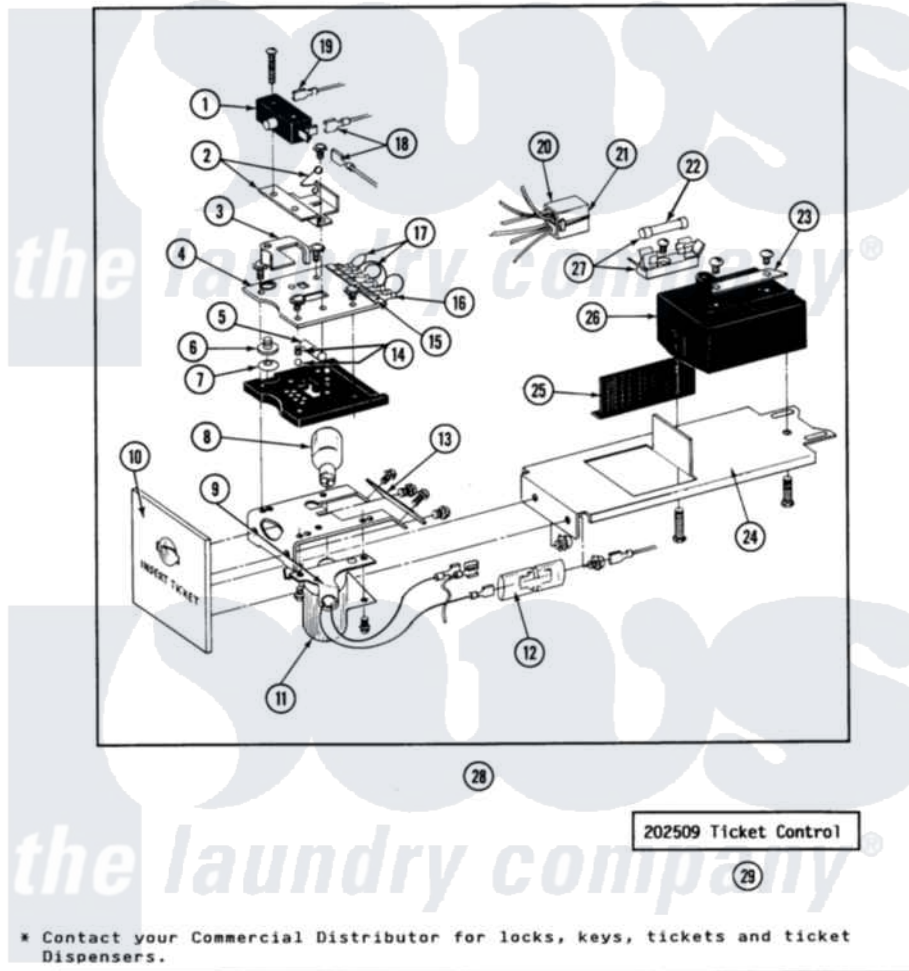

# Maytag DE27CT 11 - CONTROL CENTER COMPONENTS

SECTION: CT CONTROL CENTER COMPONENTS  
 MODEL: DE-DG27CT

Issue Date: 10/90

24

Maytag Residential Maytag DE27CT Dryer Parts Parts Diagram 11 - CONTROL CENTER COMPONENTS  
 Click on the part number to view part

Item	Original Part Number	Replaced By	Status	Part Description
001	204882		Not Available	SWITCH FOR TICKET CONTROL
"	NLA		Not Available	SCREW
002	<a href="#">204881</a>			Cam Plate Assembly
"	NLA		Not Available	SEMS SCREW (No.4-40 X 1/2 INC)
003	<a href="#">214218</a>			Lever, Switch
004	<a href="#">214252</a>			Board, Circuit
"	NLA		Not Available	SEMS SCREW (No.4-40 X 1/2 INC)
005	<a href="#">214275</a>			Roller For Cam
006	<a href="#">214220</a>			Adjustment Thumb Wheel
007	NLA		Not Available	SPRING WASHER
008	202479	<a href="#">A3167501</a>		Lamp Oven, Int.
009	NLA		Not Available	LAMP SOCKET WITH BRACKET
010	212519	<a href="#">488234</a>		Screw 8-32 X 1/4
"	NLA		Not Available	FRONT PLATE F/TICKET