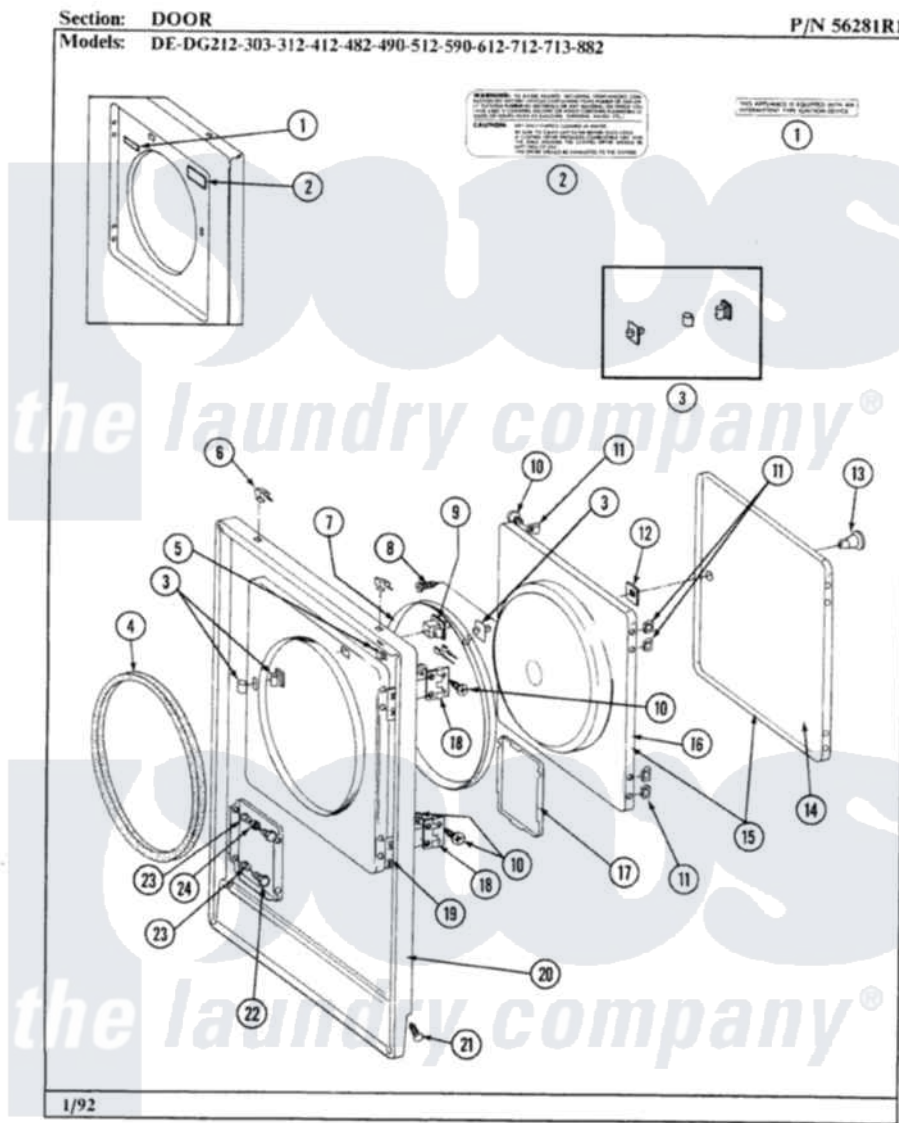

Maytag DE303 02 - DOOR

30

Maytag [Residential Maytag DE303 Dryer Parts](#) Parts Diagram 02 - DOOR
 Click on the part number to view part

Item	Original Part Number	Replaced By	Status	Part Description
2	Y313927			INSTRUCTION LABEL
3	306436			Door Latch Kit-W
4	314286			Seal For Front Panel
5	Y310376			Clip, Door Switch Harness
6	212982	22001650		Fastener, Spring
7	314077			Door Seal
8	314347	400021-1		Screw
9	Y305753	W10169313		Switch-Dor
10	Y314062			Screw, Door Hinge And Panel
11	Y313910			Clip, Door Liner To Outer Panel
12	Y313911			Door Strike Retainer
13	303942		Not Available	KNOB AND SCREW
14	Y313908			DOOR PANEL-WHITE
15	Y304579			DOOR (WHT)
"	Y306668			DOOR (WHT)
				INNER DOOR WITH KNOB &

16	305835		Not Available	INNER DOOR WITH KNOB & SCRE
"	306676		Not Available	INNER DOOR WITH KNOB
18	Y304577	33001230		Hinge, Door
19	Y313907			Fastener, Twin
20	304595	3369903		Dishrack
21	204439			Screw And Fstner Assembly