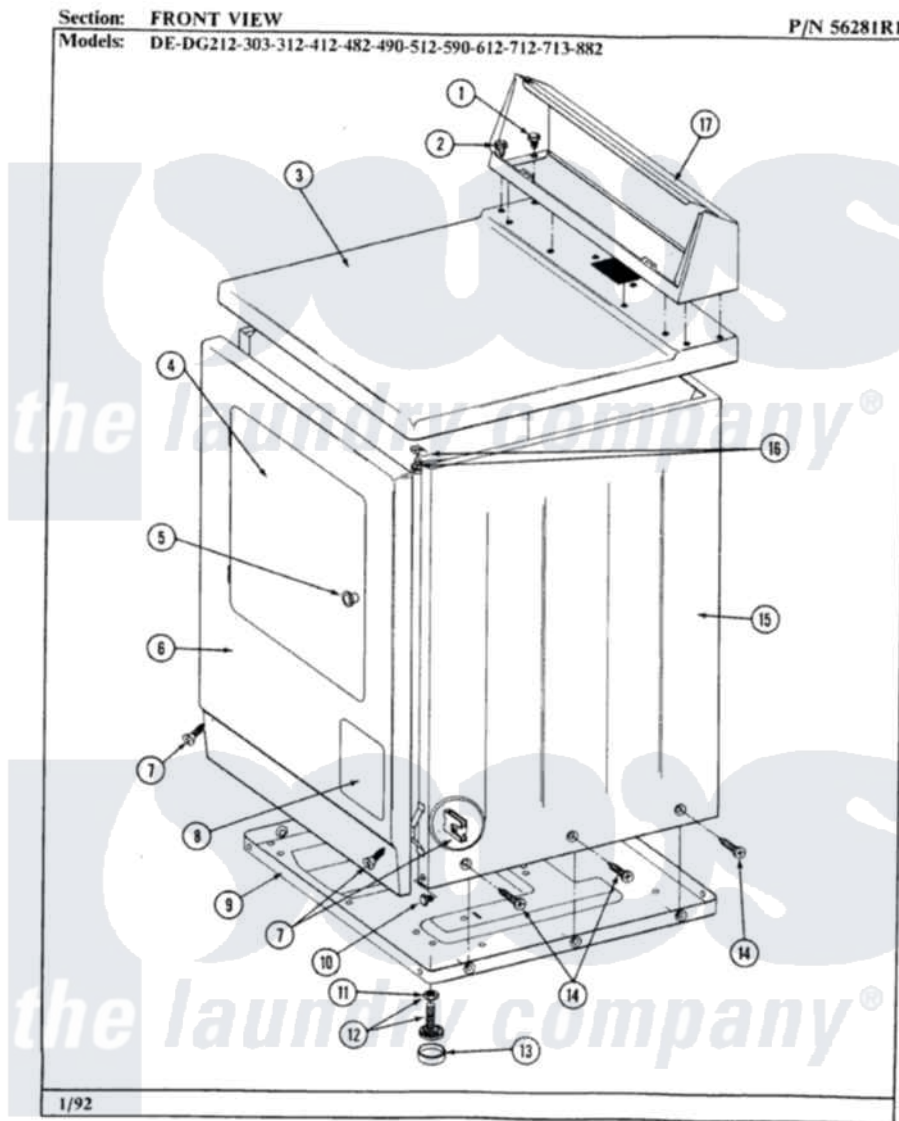

Maytag DE303 03 - FRONT VIEW

26

Maytag [Residential Maytag DE303 Dryer Parts](#) Parts Diagram 03 - FRONT VIEW
 Click on the part number to view part

Item	Original Part Number	Replaced By	Status	Part Description
1	211194		Not Available	LOCK WASHER
2	Y313559			Screw
3	307104			Top Cover Assembly
4	Y306668			DOOR (WHT)
5	303942		Not Available	KNOB AND SCREW
6	304595	3369903		Dishrack
7	204439			Screw And Fstner Assembly
9	Y303361		Not Available	BASE ASSY. (UPPER & LOWER)
10	Y310632	1163839		Screw
11	Y052740	62739		Nut, Lock
12	Y305086			Adjustable Leg And Nut
13	Y314137			Foot, Rubber
14	213007			Xfor Cabinet See Cabinet, Back
15	305302		Not Available	CABINET-WHITE
16	204445			Screw And Fastener Assembly