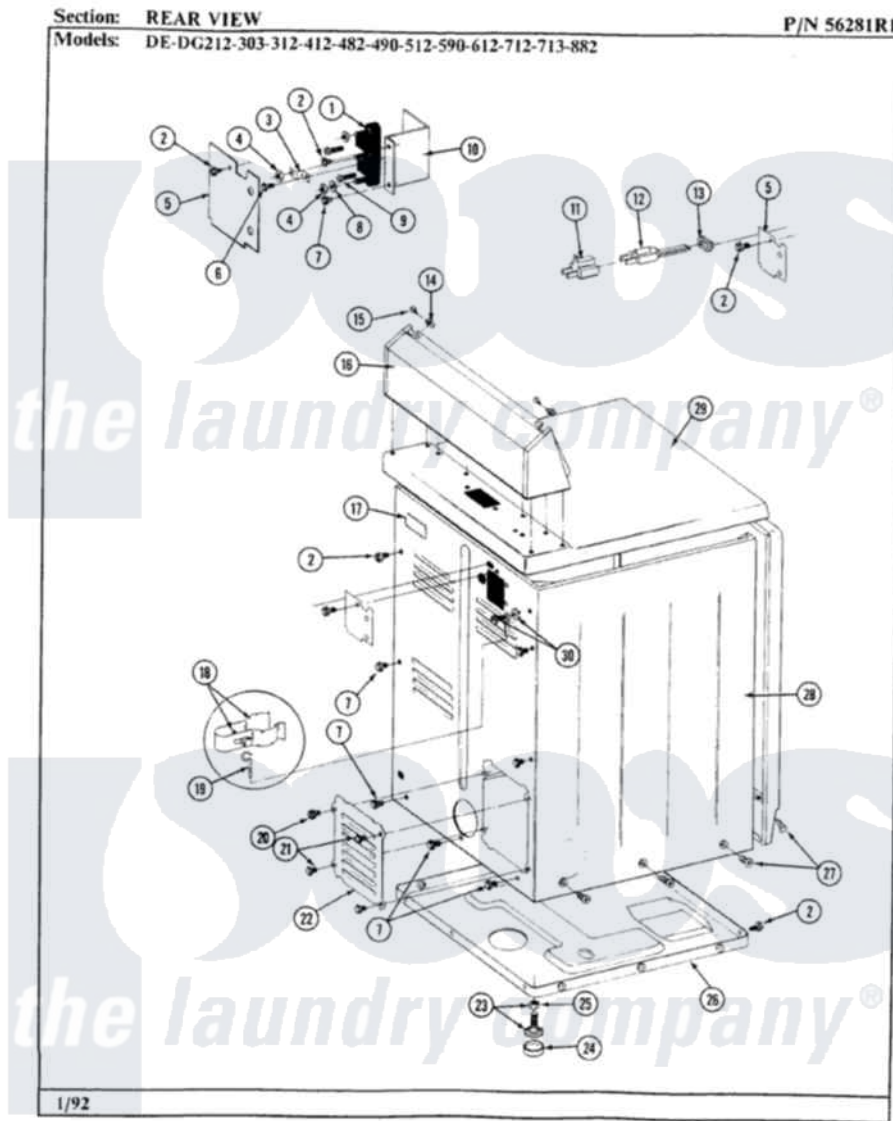

Maytag DE303 07 - REAR VIEW

28

Maytag Residential Maytag DE303 Dryer Parts Parts Diagram 07 - REAR VIEW
 Click on the part number to view part

Item	Original Part Number	Replaced By	Status	Part Description
1	400008			Block, Terminal
2	Y313561			Screw---NA
3	Y312184			Strap, Grounding
4	311484	112432		Nut
5	Y312905		Not Available	COVER, TERMINAL
6	Y311423	489483		Screw 10-32 X 1/2
7	Y310632	1163839		Screw
8	Y311270			Washer, Terminal Block
9	Y312209	W10001200		Screw
10	Y312904			Bracket, Terminal Block
14	215075			Fastener, Control Panel To Console
15	210932			Screw, No.8 X 9/16 Ctsk Note: Screw, Inlet Duct
16	Y305193			Console
17	214519			LABEL, ELECTRICAL INSTR. PART NOT USED-GAS MODELS ONLY

18	301548		Clamp, Ground Wire
19	311155		Ground Wire And Clamp
20	Y313559		Screw
21	211294	90767	Screw, 8A X 3/8 HeX Washer Head Tapping
22	Y312951	Not Available	ACCESS COVER, BACK
23	Y305086		Adjustable Leg And Nut
24	Y314137		Foot, Rubber
25	Y052740	62739	Nut, Lock
26	Y303361	Not Available	BASE ASSY. (UPPER & LOWER)
27	213007		Xfor Cabinet See Cabinet, Back
28	305302	Not Available	CABINET-WHITE
29	307104		Top Cover Assembly
30	303846	22003781	Screw, Ground Strap