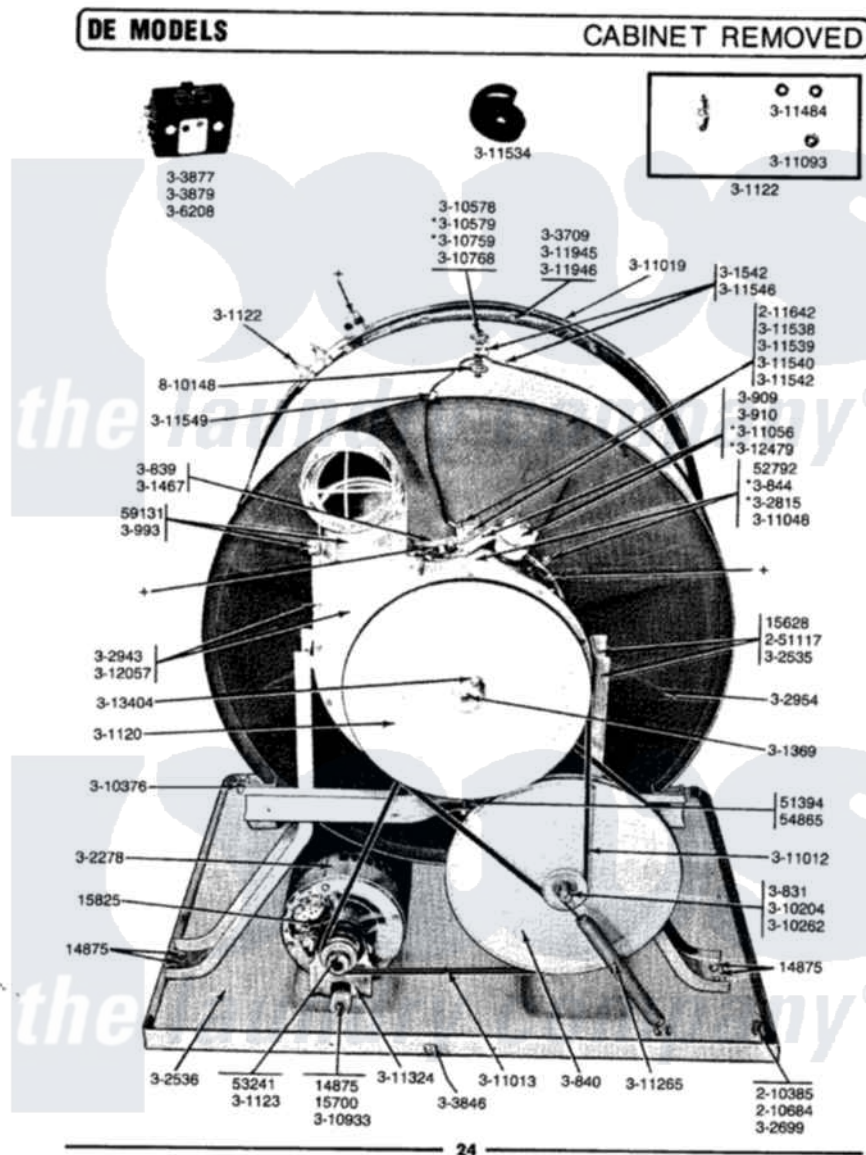

Maytag DE306 02 - CABINET REMOVED

Maytag Residential Maytag DE306 Dryer Parts Parts Diagram 02 - CABINET REMOVED
 Click on the part number to view part

Item	Original Part Number	Replaced By	Status	Part Description
1	014875		Not Available	CAP SCREW, No.14 X 1/2
2	015628		Not Available	BOLT, 5/16 X 3/4 HEX
3	015700		Not Available	CAP SCREW, 1/4-20 X 1/2
4	Y015825			Clip, Motor To Motor Support
5	051394		Not Available	BOLT, 5/16 X 2-1/8
6	052792			Screw, 1 1/4-20 X 5/16
7	Y053241			Set Screw, Motor Pulley
8	054865		Not Available	LOCK WASHER, 5/16 X 3/32
9	Y059131			Elbow, Venting
10	210385			Lock Nut For Adjustable Leg
11	210684			Foot, Adjustable Leg
12	211642		Not Available	SCREW, No.6-20 X 3/8 INCH
13	300831		Not Available	SHAFT AND SLIDE
14	300839		Not Available	SEAL
15	300840		Not Available	REDUCTION PULLEY
16	Y300844			Exhaust Housing