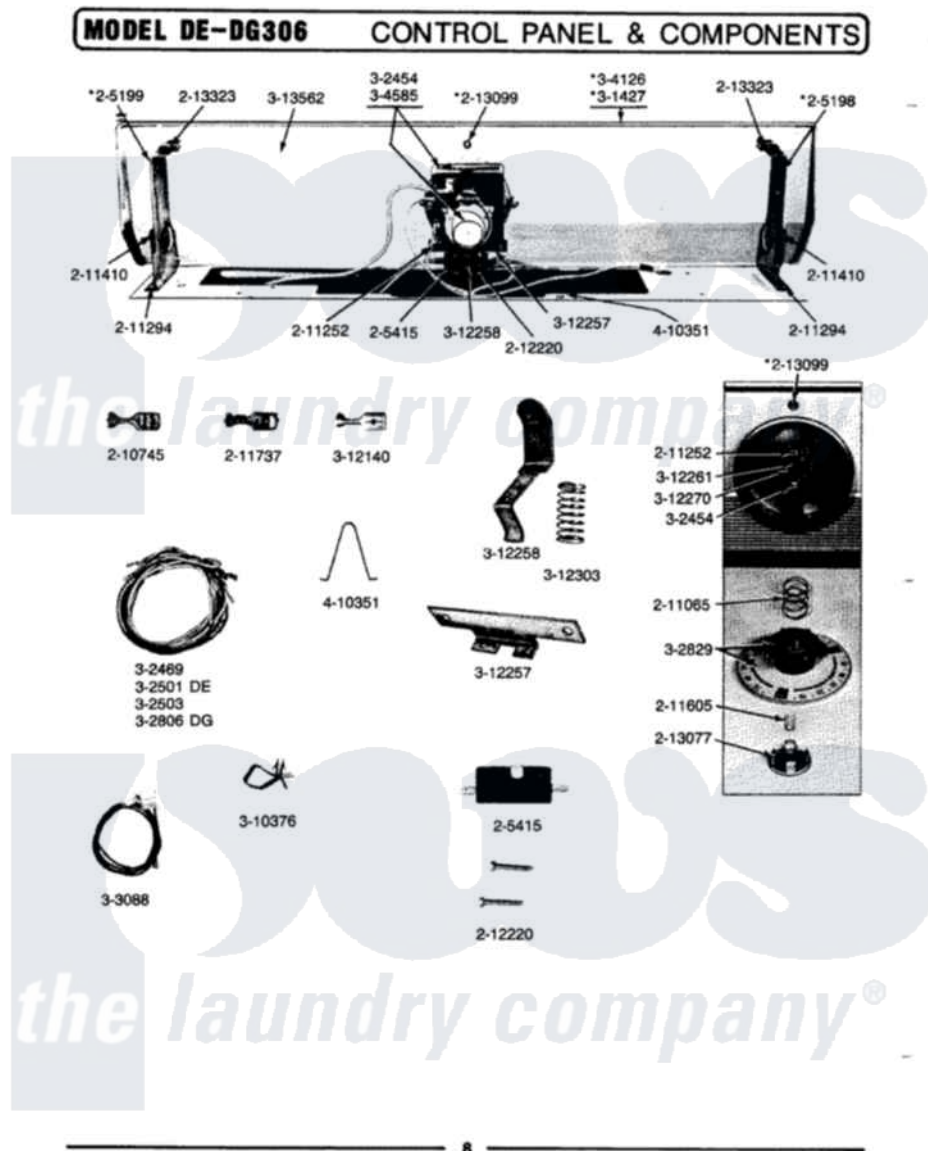

Maytag DE306 03 - CONTROL PANEL & COMPONENTS

Maytag [Residential Maytag DE306 Dryer Parts](#) Parts Diagram 03 - CONTROL PANEL & COMPONENTS
 Click on the part number to view part

Item	Original Part Number	Replaced By	Status	Part Description
2	205199		Not Available	BRACKET KIT - RIGHT HAND
3	205415	279347		Switch-Lid
4	210745			Wire Terminal
5	211065			Spring, Index Wheel
6	211252			Screw, Ground Wire
7	211294	90767		Screw, 8A X 3/8 HeX Washer Head Tapping
8	211410			Screw, HeX Head No.8 X 3/8 Inch
9	211605			Bezel, Timer Dial
10	211737	248562		Terminal
11	212220	213501		Screw, No.6-20 X 1-1/8 Inch
12	213077		Not Available	CAP FOR TIMER KNOB
13	213099			Lens For Control Panel
14	213323			Fastener, Exhaust Duct Kit
15	Y302454	33302454		Timer
16	302469		Not Available	HARNES FOR SHROUD

17	302501	Not Available	HARNES
18	302503	Not Available	HARNES
19	302806	Not Available	WIRE HARNES
20	Y302829		Timer Dial And Knob
21	303088	Not Available	GAS VALVE WIRES WITH PLUG
22	304126		Control Panel, Sea-Mist
23	304127	Not Available	CONTROL PANEL KIT, SEA-MIST
24	Y304585		Timer Motor RPR For 305214 Timer Only
25	Y310376		Clip, Door Switch Harness
26	Y312140		Wire Connector
27	312257	Not Available	BRACKET
28	312258		Actuator
29	312261	Not Available	WASHER
30	Y312270		Clip, Spring Retainer
31	312303		Spring
32	313562	Not Available	BACK-UP PLATE
33	410351	Not Available	HARNES RETAINER