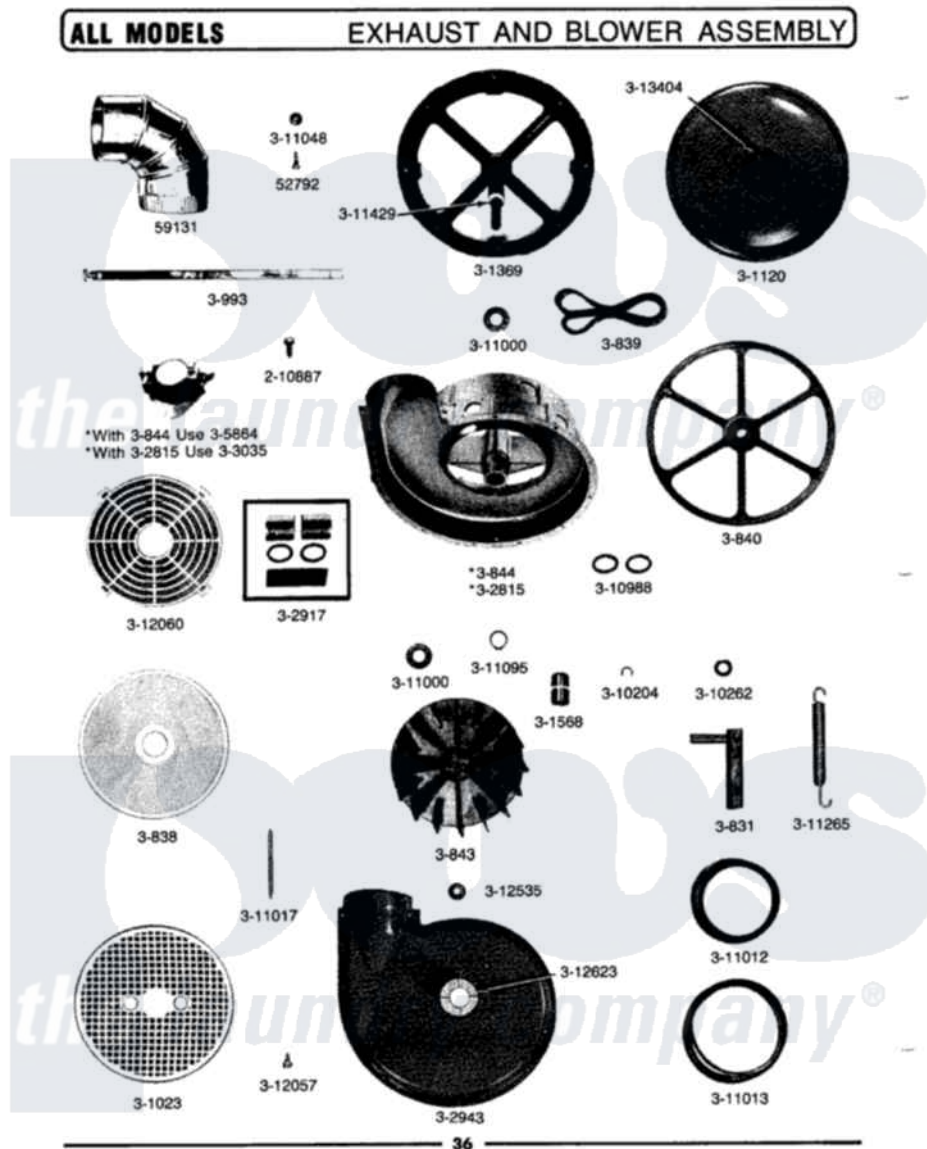

Maytag DE306 04 - EXHAUST & BLOWER ASSEMBLY

Maytag Residential Maytag DE306 Dryer Parts Parts Diagram 04 - EXHAUST & BLOWER ASSEMBLY
 Click on the part number to view part

Item	Original Part Number	Replaced By	Status	Part Description
1	052792			Screw, 1 1/4-20 X 5/16
2	Y059131			Elbow, Venting
3	300831		Not Available	SHAFT AND SLIDE
4	300838			Lint Screen
5	300839		Not Available	SEAL
6	300840		Not Available	REDUCTION PULLEY
7	300843		Not Available	IMPELLER
8	300993	W10311986		Dishrack
9	301023			Lint Screen Retainer
10	Y301120			Drum Pulley
11	301369		Not Available	SHAFT WITH SPIDER
12	301568		Not Available	BEARING F/BAKELITE IMPELLER NA
13	Y302815			Blower Housing With Bearing
14	302917		Not Available	BEARING KIT - DRUM
15	302943			COVER WITH LINT SEAL-BLOWER

16	303035		Regulating Thermostat
17	310204	Not Available	SNAP RING
18	310262		Washer
20	310988		O Ring Seal
21	311000		Washer
22	Y311012		Drive Belt
23	Y311013		Motor Belt
24	Y311017		Retainer Spring
25	311048	Not Available	WASHER, ALUMINUM
26	311095	Not Available	RETAINING RING
27	311265		Spring
28	Y311429		Nylon Spacer Collar
29	Y312057	910624	Screw
31	Y312060	Not Available	SHIELD FOR SPIDER---C
32	Y312623		Lint Seal - Blower Covers
33	Y313404	Y301120	Drum Pulley
34	210887	12990527	Screw-Sm/Hex
35	Y300844		Exhaust Housing
38	305864		Thermostat Kit
39	311056		Lamp Support
41	312535		Washer, Vault Mounting Brk.