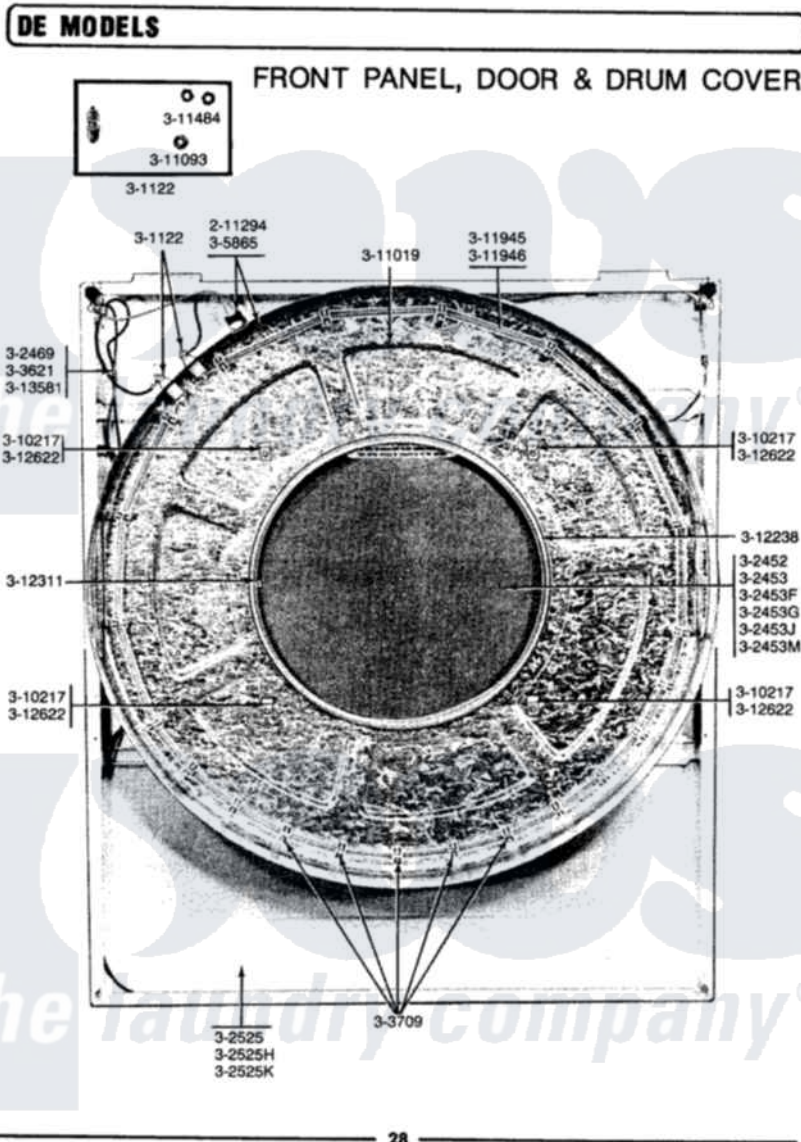

# Maytag DE306 05 - FRONT PANEL, DOOR & DRUM COVER

Maytag Residential Maytag DE306 Dryer Parts Parts Diagram 05 - FRONT PANEL, DOOR & DRUM COVER  
 Click on the part number to view part

Item	Original Part Number	Replaced By	Status	Part Description
1	211294	<a href="#">90767</a>		Screw, 8A X 3/8 HeX Washer Head Tapping
2	301122	<a href="#">Y304596</a>		Terminal Insulator Assembly
3	<a href="#">302452</a>			Door Liner
4	302453		Not Available	DOOR-WHITE
5	302453F		Not Available	DOOR-LIGHT GOLD
6	302453G		Not Available	DOOR-DARK GOLD
7	302453J		Not Available	DOOR-LIGHT AVOCADO
8	302453M		Not Available	DOOR-HARVEST WHEAT
9	302469		Not Available	HARNES FOR SHROUD
10	302525		Not Available	FRONT PANEL-WHITE
11	302525H		Not Available	FRONT PANEL-SHADED GOLD
12	302525K		Not Available	FRONT PANEL-SHADED AVOCADO
13	303621		Not Available	SHROUD HARNES
14	<a href="#">303709</a>			Clip And Insulator Assembly

15	<a href="#">305865</a>		High Limit Thermostat--W
16	310217	Not Available	No Longer Available
17	311019	<a href="#">Y311946</a>	Heater Wire 240 Volt
18	<a href="#">311093</a>		Washer, Terminal Connection
19	311484	<a href="#">112432</a>	Nut
20	<a href="#">Y311945</a>		Heater Wire 208 Volt
21	<a href="#">Y311946</a>		Heater Wire 240 Volt
22	<a href="#">312238</a>		Door Seal
23	312311	<a href="#">312311MAY</a>	Screw
24	312622	<a href="#">22001496</a>	Front Panel Fastener And Screw
25	<a href="#">313581</a>		Sleeve For Door Wires