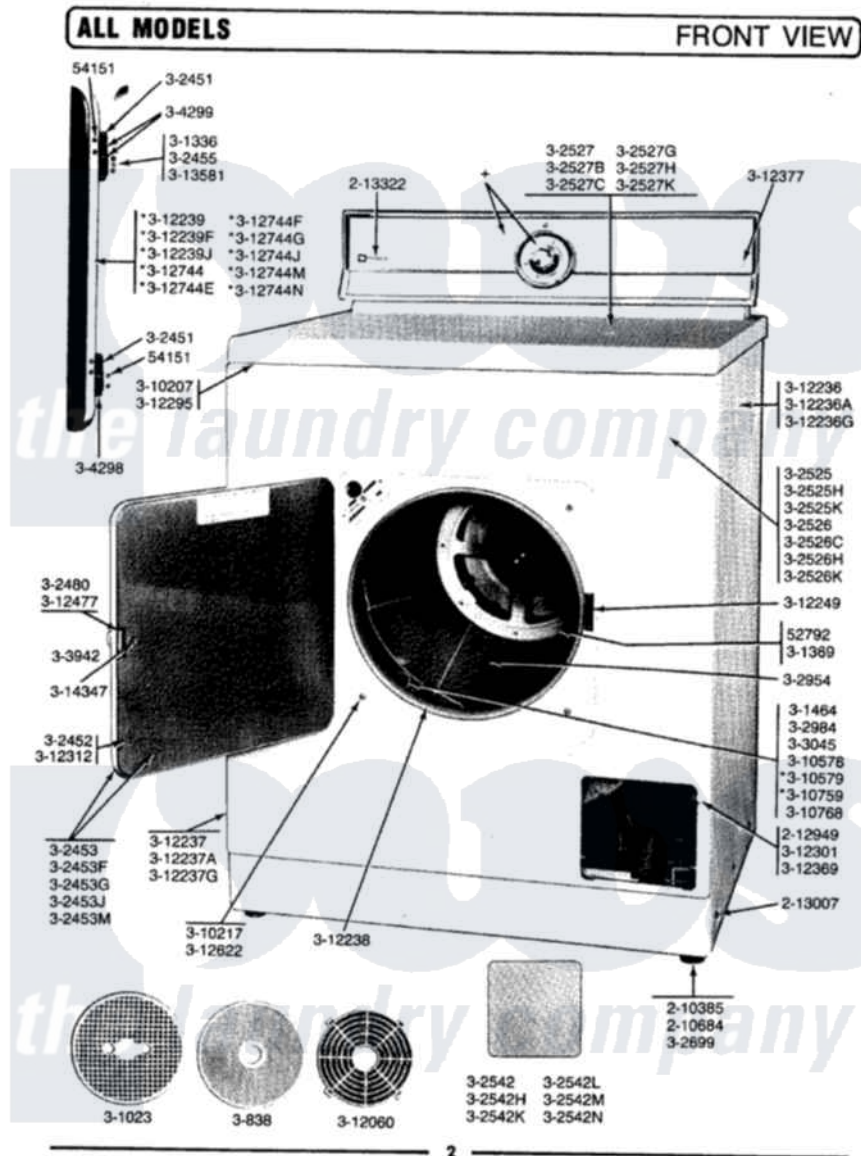

Maytag DE306 06 - FRONT VIEW

Maytag Residential Maytag DE306 Dryer Parts Parts Diagram 06 - FRONT VIEW
 Click on the part number to view part

Item	Original Part Number	Replaced By	Status	Part Description
1	052792			Screw, 1 1/4-20 X 5/16
2	054151			Screw, No.4-40 X 1/4
3	210385			Lock Nut For Adjustable Leg
4	210684			Foot, Adjustable Leg
5	212949	22001866		Screw, Relay
6	213007			Xfor Cabinet See Cabinet, Back
7	213322		Not Available	MAYTAG DECAL
8	214697			Easy-Grip Knob
9	300838			Lint Screen
10	301023			Lint Screen Retainer
12	301369		Not Available	SHAFT WITH SPIDER
14	302451			Hinge Assembly
15	302452			Door Liner
16	302453		Not Available	DOOR-WHITE
17	302453F		Not Available	DOOR-LIGHT GOLD
18	302453G		Not Available	DOOR-DARK GOLD