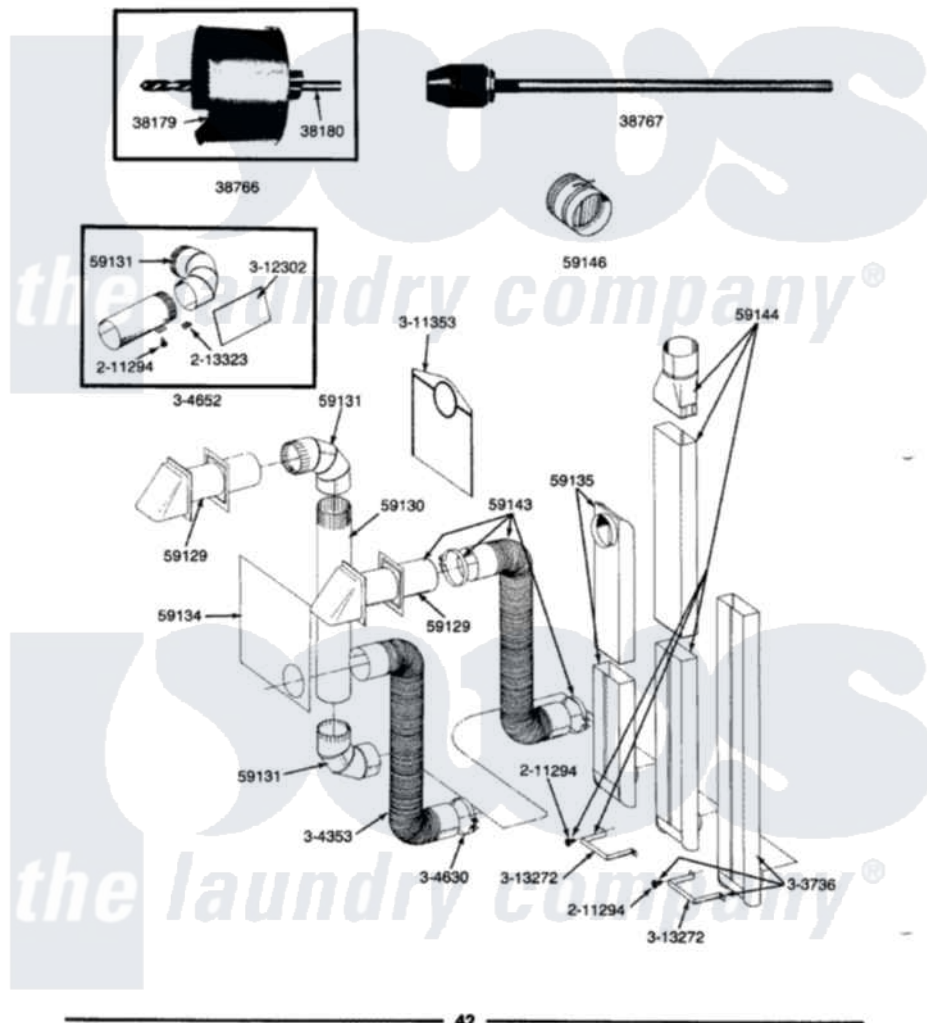

ALL MODELS **INSTALLATION ACCESSORIES**

Maytag Residential Maytag DE306 Dryer Parts Parts Diagram 07 - INSTALLATION ACCESSORIES
 Click on the part number to view part

Item	Original Part Number	Replaced By	Status	Part Description
1	038179		Not Available	BLADE, SAW
2	038180		Not Available	REPLACEMENT DRILL
3	038766		Not Available	HOLE SAW W/DRILL BIT
4	038767			Extension Chuck, Drill
5	Y059129	4396007RW		Vent Hood
6	Y059130			Pipe, Venting
7	Y059131			Elbow, Venting
8	Y059134			PLATE, ALUM. WINDOW (15" X 20")
9	Y059135			Vent Duct Assembly
10	Y059143			Flexible Vent Kit
11	059144		Not Available	RECTANGULAR VENT KIT
12	059146		Not Available	DAMPER, BACK DRAFT
13	211294	90767		Screw, 8A X 3/8 HeX Washer Head Tapping
14	213323			Fastener, Exhaust Duct Kit
15	303736		Not Available	EXHAUST DEFLECTOR KIT

16	Y304353	4396010RP	6ft Scvent
17	Y304630		Clamp, Flexible Duct
18	311147	Not Available	EXHAUST DEFLECTOR
19	311353	Not Available	BAG, LINT (DACRON)
20	313272		Bracket, Exhaust Deflector
21	313766	Not Available	COUPLER FOR VENT DUCT