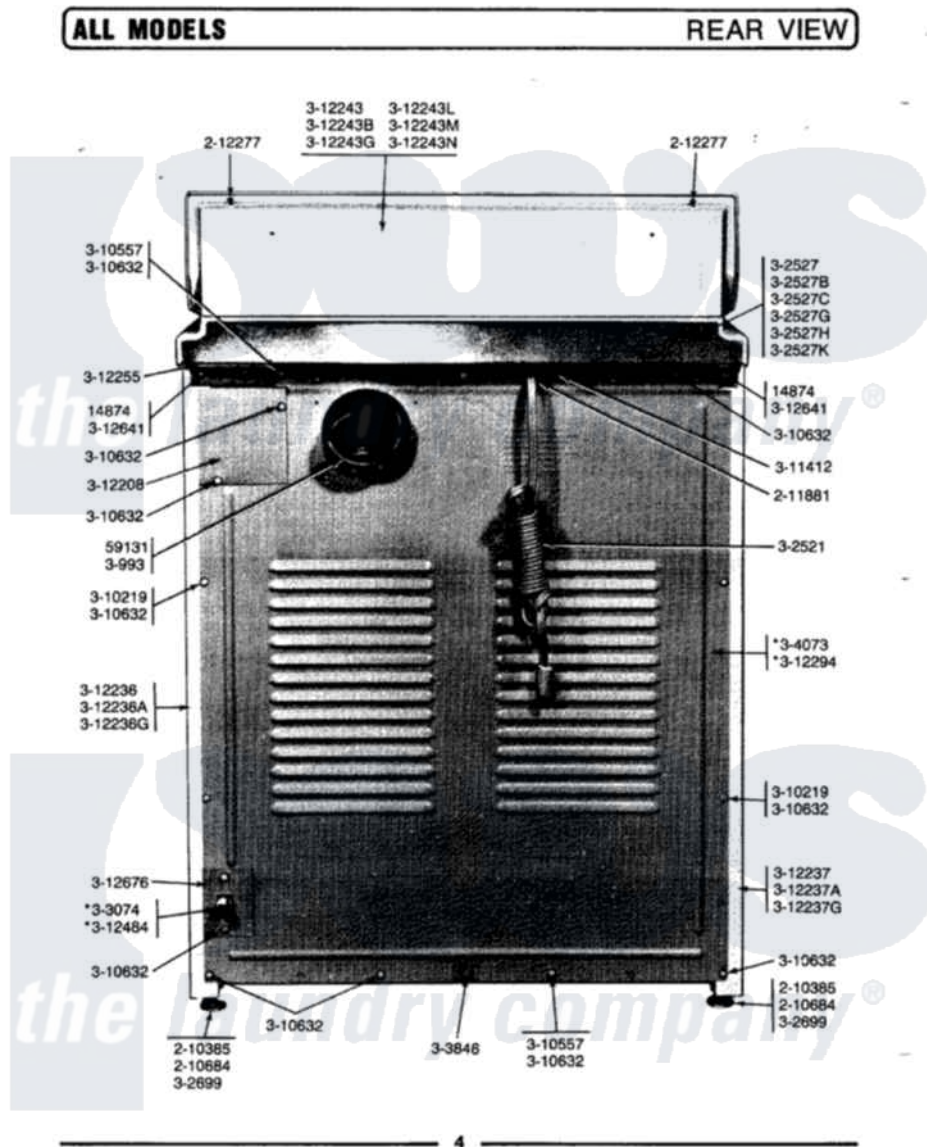

Maytag DE306 08 - REAR VIEW

Maytag Residential Maytag DE306 Dryer Parts Parts Diagram 08 - REAR VIEW
Click on the part number to view part

Item	Original Part Number	Replaced By	Status	Part Description
1	Y059131			Elbow, Venting
2	Y201808			Converter
3	210385			Lock Nut For Adjustable Leg
4	210684			Foot, Adjustable Leg
6	300993	W10311986		Dishrack
7	301548			Clamp, Ground Wire
9	302527		Not Available	TOP COVER-WHITE
10	302527B		Not Available	TOP COVER-DARK COPPERTONE
11	302527C		Not Available	TOP COVER-SHADED COPPERTONE
12	Y311423	489483		Screw 10-32 X 1/2
13	302527H		Not Available	TOP COVER-SHADED GOLD
14	302527K		Not Available	TOP COVER-SHADED AVOCADO
15	Y302699	22003428		Leg, Adjustable
16	303074		Not Available	PIPE AND BRACKET ASSEMBLY