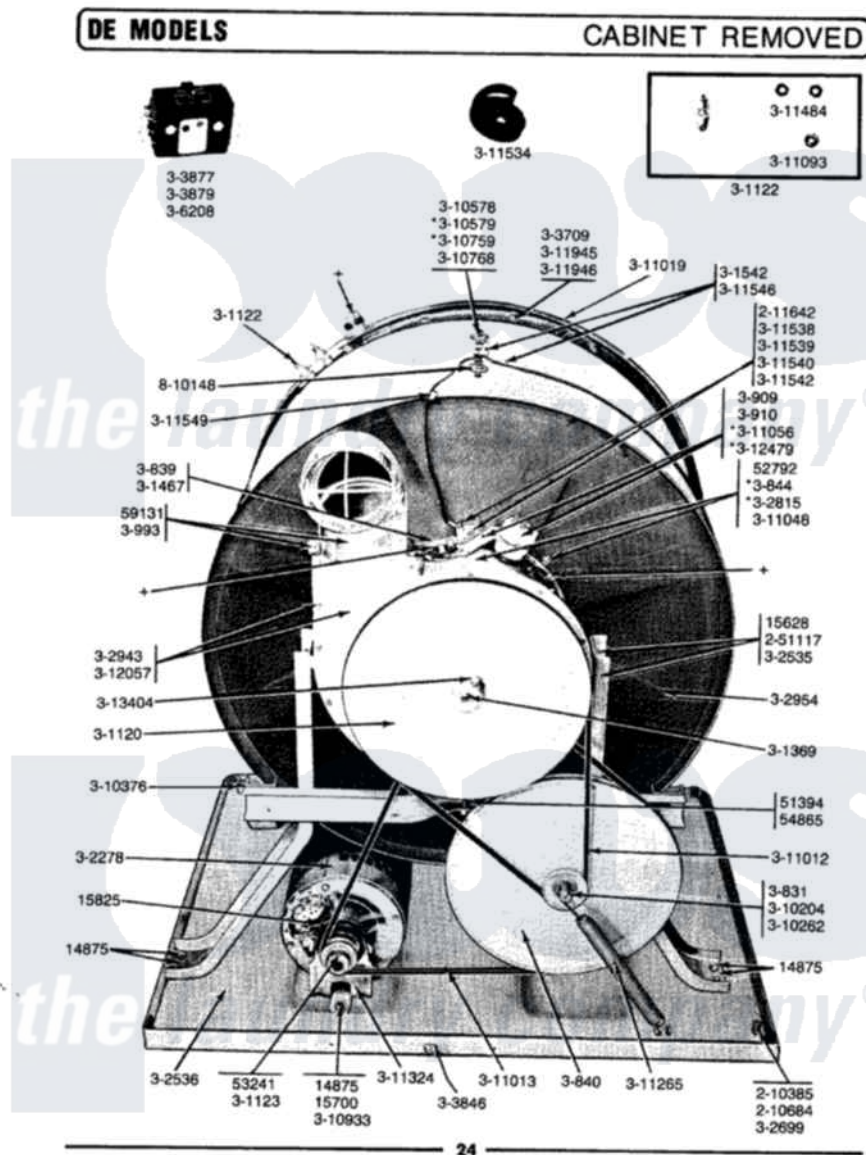

# Maytag DE307 01 - CABINET REMOVED

Maytag Residential Maytag DE307 Dryer Parts Parts Diagram 01 - CABINET REMOVED  
 Click on the part number to view part

Item	Original Part Number	Replaced By	Status	Part Description
1	014875		Not Available	CAP SCREW, No.14 X 1/2
2	015628		Not Available	BOLT, 5/16 X 3/4 HEX
3	015700		Not Available	CAP SCREW, 1/4-20 X 1/2
4	<a href="#">Y015825</a>			Clip, Motor To Motor Support
5	051394		Not Available	BOLT, 5/16 X 2-1/8
6	<a href="#">052792</a>			Screw, 1 1/4-20 X 5/16
7	<a href="#">Y053241</a>			Set Screw, Motor Pulley
8	054865		Not Available	LOCK WASHER, 5/16 X 3/32
9	<a href="#">Y059131</a>			Elbow, Venting
10	<a href="#">210385</a>			Lock Nut For Adjustable Leg
11	<a href="#">210684</a>			Foot, Adjustable Leg
12	211642		Not Available	SCREW, No.6-20 X 3/8 INCH
13	300831		Not Available	SHAFT AND SLIDE
14	300839		Not Available	SEAL
15	300840		Not Available	REDUCTION PULLEY
16	<a href="#">Y300844</a>			Exhaust Housing