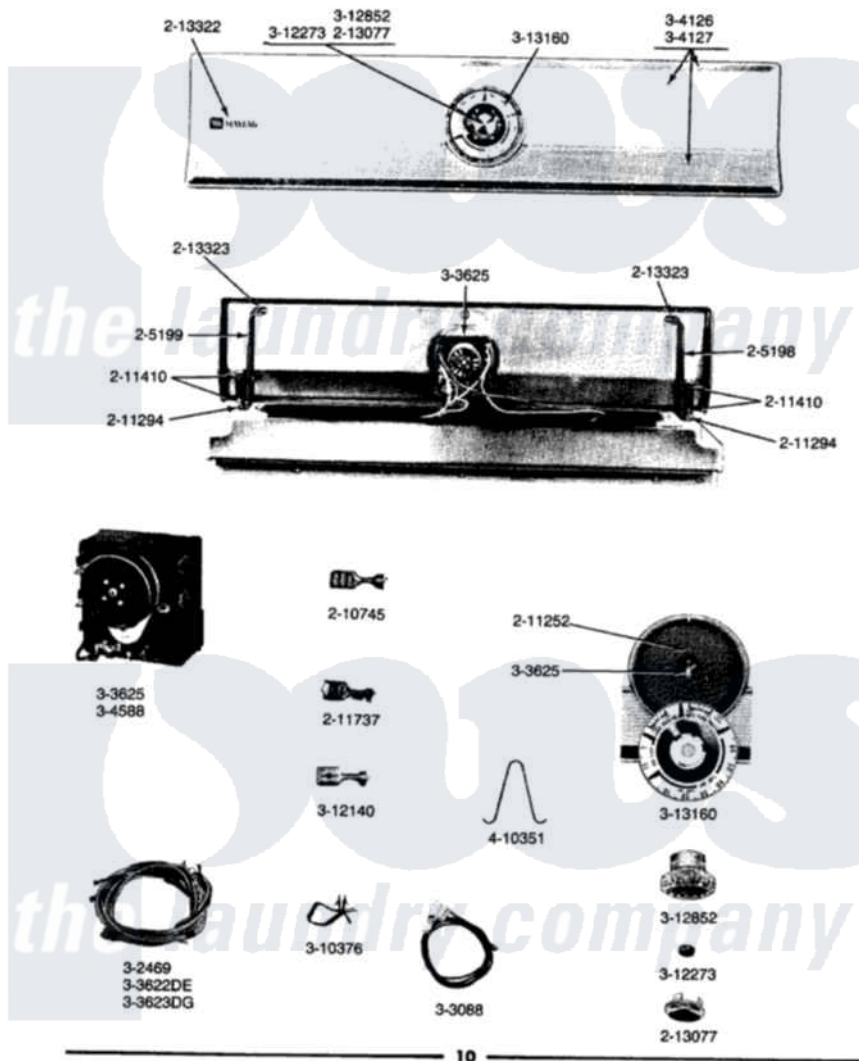

Maytag DE307 02 - CONTROL PANEL & COMPONENTS

MODEL DE-DG307 CONTROL PANEL & COMPONENTS

10

Maytag [Residential Maytag DE307 Dryer Parts](#) Parts Diagram 02 - CONTROL PANEL & COMPONENTS
 Click on the part number to view part

Item	Original Part Number	Replaced By	Status	Part Description
1	205198		Not Available	BRACKET KIT - LEFT HAND
2	205199		Not Available	BRACKET KIT - RIGHT HAND
3	210745			Wire Terminal
4	211252			Screw, Ground Wire
5	211294	90767		Screw, 8A X 3/8 HeX Washer Head Tapping
6	211410			Screw, HeX Head No.8 X 3/8 Inch
7	211737	248562		Terminal
8	213077		Not Available	CAP FOR TIMER KNOB
9	213322		Not Available	MAYTAG DECAL
10	213323			Fastener, Exhaust Duct Kit
11	302469		Not Available	HARNES FOR SHROUD
12	303088		Not Available	GAS VALVE WIRES WITH PLUG
13	Y303622			Main Wire Harness
15	303625		Not Available	PUSH-TO-START TIMER

16	304126		Control Panel, Sea-Mist
17	304127	Not Available	CONTROL PANEL KIT, SEA-MIST
18	Y304585		Timer Motor RPR For 305214 Timer Only
19	Y310376		Clip, Door Switch Harness
20	Y312140		Wire Connector
21	312273		Nut, Control Knob
22	312852		Selector Knob-Clear Acrylic
23	312377	31-2377	Minimanual
24	Y313160	Not Available	TIMER DIAL
25	410351	Not Available	HARNES RETAINER