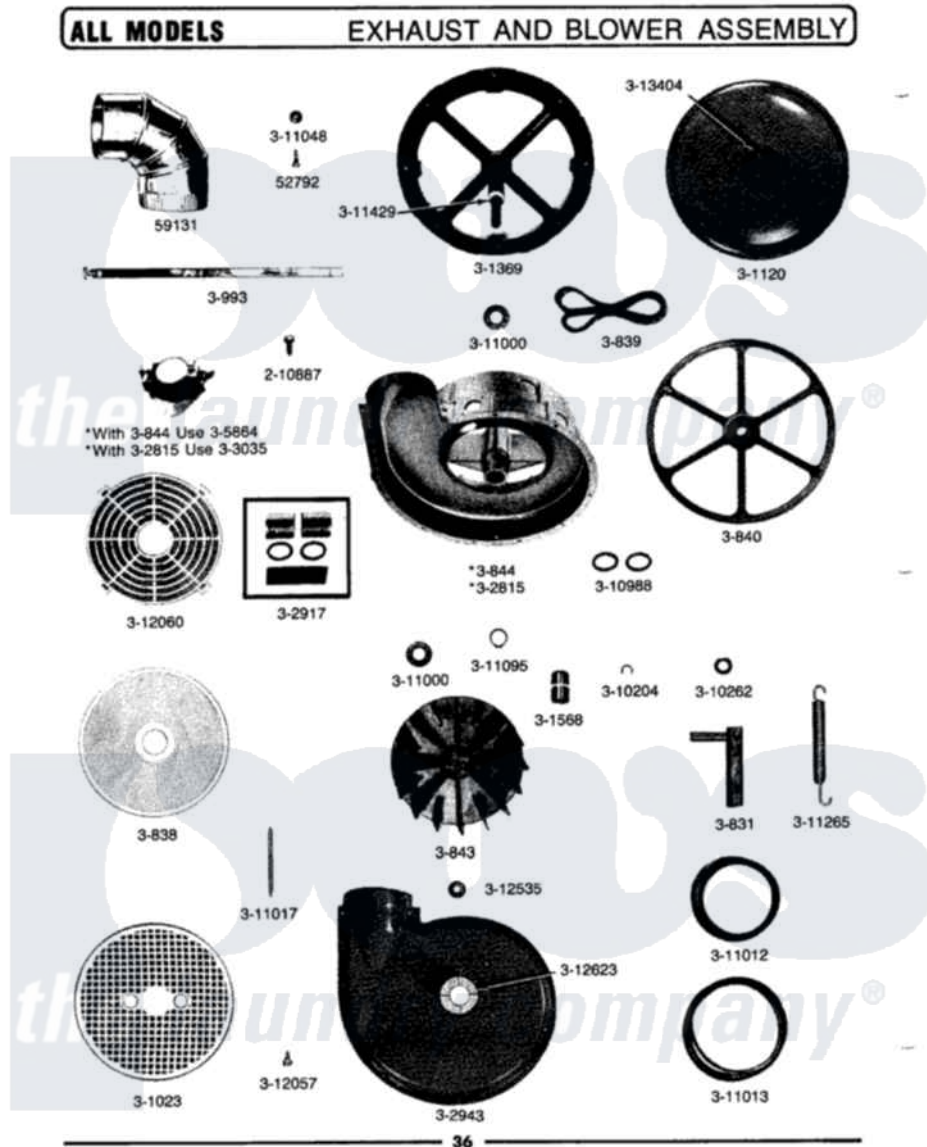

Maytag DE307 03 - EXHAUST & BLOWER ASSEMBLY

Maytag Residential Maytag DE307 Dryer Parts Parts Diagram 03 - EXHAUST & BLOWER ASSEMBLY
 Click on the part number to view part

Item	Original Part Number	Replaced By	Status	Part Description
1	052792			Screw, 1 1/4-20 X 5/16
2	Y059131			Elbow, Venting
3	300831		Not Available	SHAFT AND SLIDE
4	300838			Lint Screen
5	300839		Not Available	SEAL
6	300840		Not Available	REDUCTION PULLEY
7	300843		Not Available	IMPELLER
8	300993	W10311986		Dishrack
9	301023			Lint Screen Retainer
10	Y301120			Drum Pulley
11	301369		Not Available	SHAFT WITH SPIDER
12	301568		Not Available	BEARING F/BAKELITE IMPELLER NA
13	Y302815			Blower Housing With Bearing
14	302917		Not Available	BEARING KIT - DRUM
15	302943			COVER WITH LINT SEAL-BLOWER

16	303035		Regulating Thermostat
17	310204	Not Available	SNAP RING
18	310262		Washer
20	310988		O Ring Seal
21	311000		Washer
22	Y311012		Drive Belt
23	Y311013		Motor Belt
24	Y311017		Retainer Spring
25	311048	Not Available	WASHER, ALUMINUM
26	311095	Not Available	RETAINING RING
27	311265		Spring
28	Y311429		Nylon Spacer Collar
29	Y312057	910624	Screw
31	Y312060	Not Available	SHIELD FOR SPIDER---C
32	Y312623		Lint Seal - Blower Covers
33	Y313404	Y301120	Drum Pulley
34	210887	12990527	Screw-Sm/Hex
35	Y300844		Exhaust Housing
38	305864		Thermostat Kit
39	311056		Lamp Support
41	312535		Washer, Vault Mounting Brk.