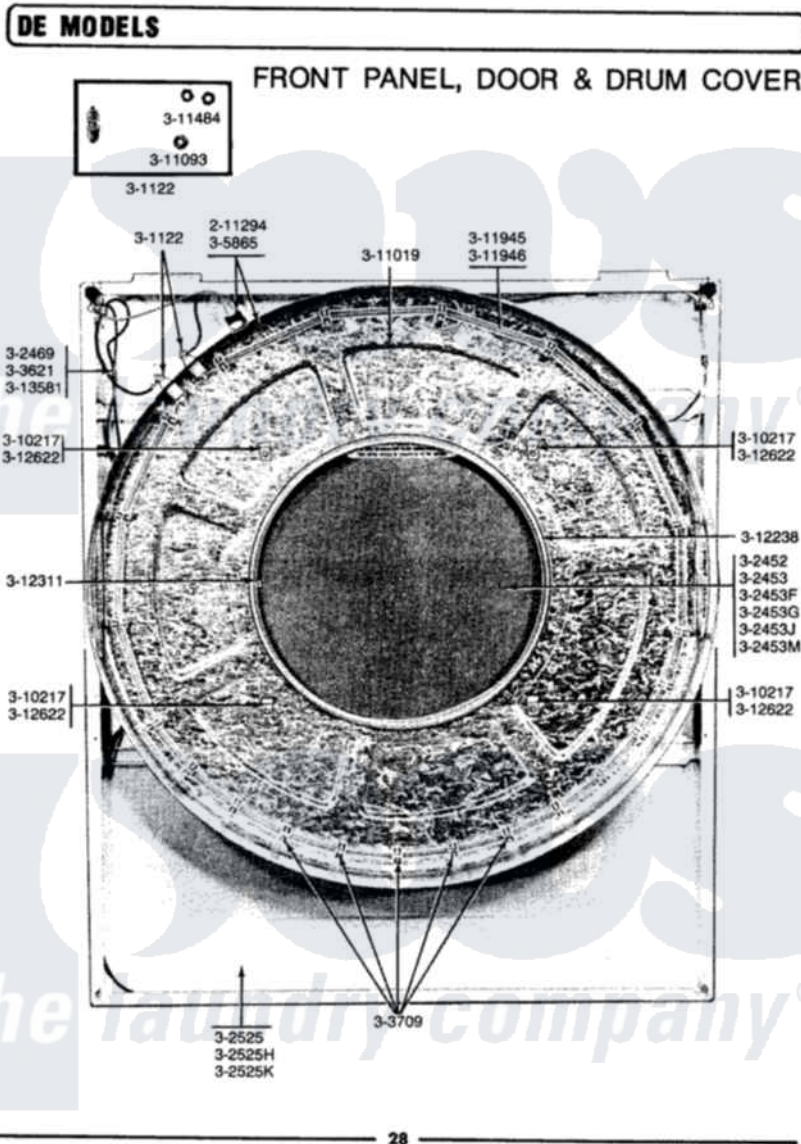

Maytag DE307 04 - FRONT PANEL, DOOR & DRUM COVER

Maytag Residential Maytag DE307 Dryer Parts Parts Diagram 04 - FRONT PANEL, DOOR & DRUM COVER
 Click on the part number to view part

Item	Original Part Number	Replaced By	Status	Part Description
1	211294	90767		Screw, 8A X 3/8 HeX Washer Head Tapping
2	301122	Y304596		Terminal Insulator Assembly
3	302452			Door Liner
4	302453		Not Available	DOOR-WHITE
5	302453F		Not Available	DOOR-LIGHT GOLD
6	302453G		Not Available	DOOR-DARK GOLD
7	302453J		Not Available	DOOR-LIGHT AVOCADO
8	302453M		Not Available	DOOR-HARVEST WHEAT
9	302469		Not Available	HARNES FOR SHROUD
10	302525		Not Available	FRONT PANEL-WHITE
11	302525H		Not Available	FRONT PANEL-SHADED GOLD
12	302525K		Not Available	FRONT PANEL-SHADED AVOCADO
13	303621		Not Available	SHROUD HARNES
14	303709			Clip And Insulator Assembly

15	305865		High Limit Thermostat--W
16	310217	Not Available	No Longer Available
17	311019	Y311946	Heater Wire 240 Volt
18	311093		Washer, Terminal Connection
19	311484	112432	Nut
20	Y311945		Heater Wire 208 Volt
21	Y311946		Heater Wire 240 Volt
22	312238		Door Seal
23	312311	312311MAY	Screw
24	312622	22001496	Front Panel Fastener And Screw
25	313581		Sleeve For Door Wires