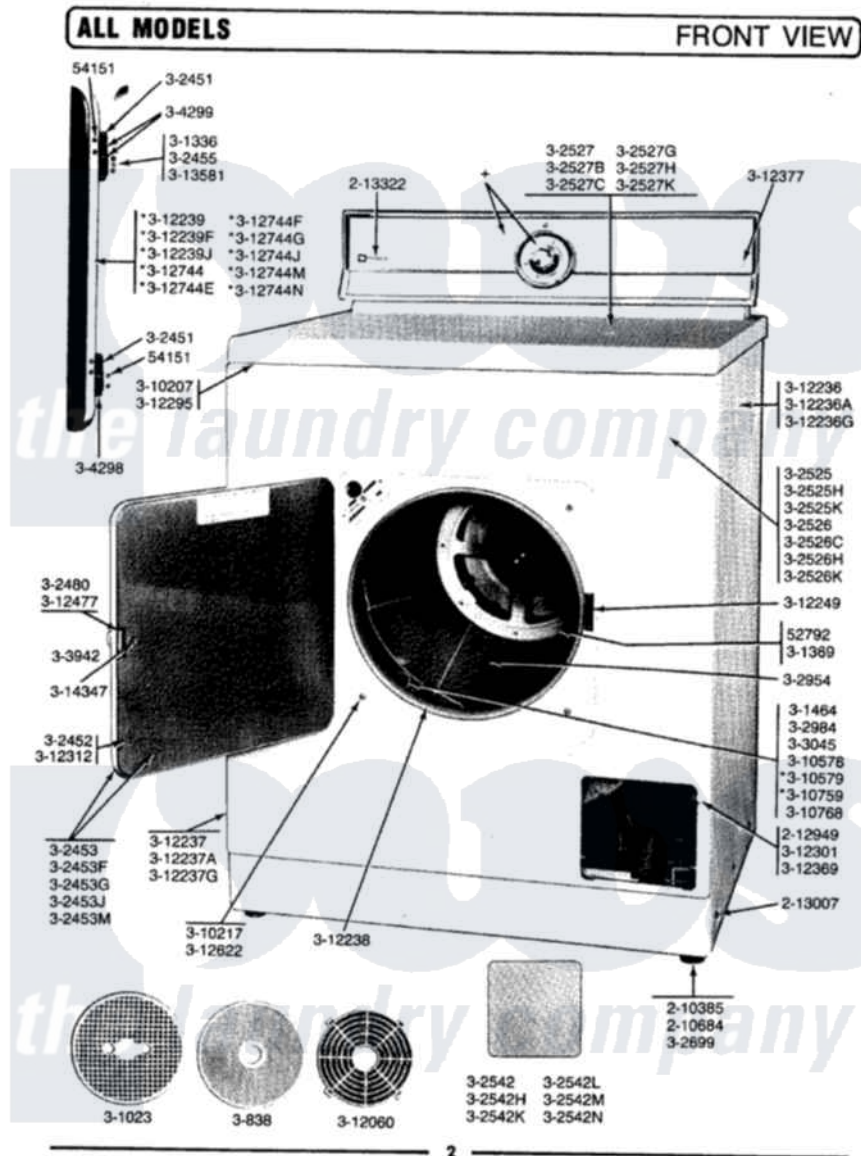

# Maytag DE307 05 - FRONT VIEW

Maytag Residential Maytag DE307 Dryer Parts Parts Diagram 05 - FRONT VIEW  
 Click on the part number to view part

Item	Original Part Number	Replaced By	Status	Part Description
1	<a href="#">052792</a>			Screw, 1 1/4-20 X 5/16
2	<a href="#">054151</a>			Screw, No.4-40 X 1/4
3	<a href="#">210385</a>			Lock Nut For Adjustable Leg
4	<a href="#">210684</a>			Foot, Adjustable Leg
5	212949	<a href="#">22001866</a>		Screw, Relay
6	<a href="#">213007</a>			Xfor Cabinet See Cabinet, Back
7	213322		Not Available	MAYTAG DECAL
8	<a href="#">214697</a>			Easy-Grip Knob
9	<a href="#">300838</a>			Lint Screen
10	<a href="#">301023</a>			Lint Screen Retainer
11	<a href="#">Y301336</a>			Door Switch
12	301369		Not Available	SHAFT WITH SPIDER
14	<a href="#">302451</a>			Hinge Assembly
15	<a href="#">302452</a>			Door Liner
16	302453		Not Available	DOOR-WHITE
17	302453F		Not Available	DOOR-LIGHT GOLD