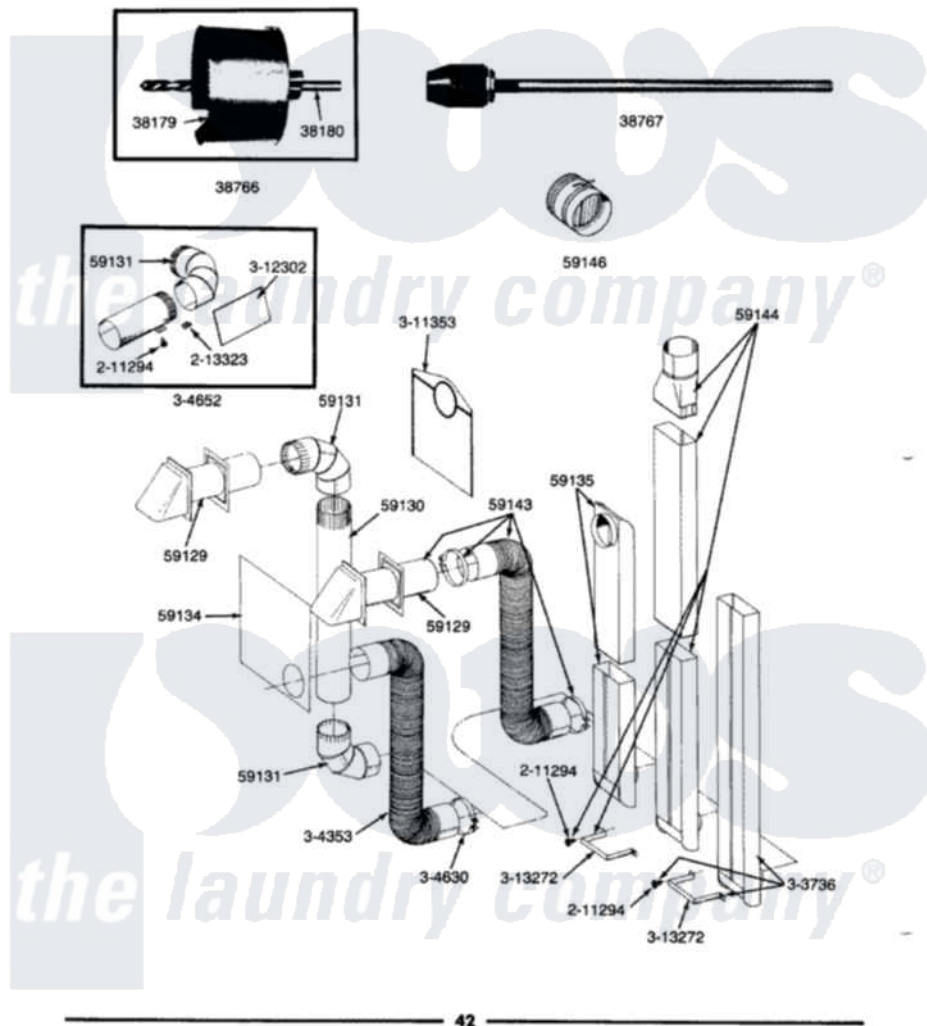

**ALL MODELS** **INSTALLATION ACCESSORIES**

Maytag Residential Maytag DE307 Dryer Parts Parts Diagram 06 - INSTALLATION ACCESSORIES  
 Click on the part number to view part

Item	Original Part Number	Replaced By	Status	Part Description
1	038179		Not Available	BLADE, SAW
2	038180		Not Available	REPLACEMENT DRILL
3	038766		Not Available	HOLE SAW W/DRILL BIT
4	<a href="#">038767</a>			Extension Chuck, Drill
5	Y059129	<a href="#">4396007RW</a>		Vent Hood
6	<a href="#">Y059130</a>			Pipe, Venting
7	<a href="#">Y059131</a>			Elbow, Venting
8	Y059134			PLATE, ALUM. WINDOW (15" X 20")
9	<a href="#">Y059135</a>			Vent Duct Assembly
10	<a href="#">Y059143</a>			Flexible Vent Kit
11	059144		Not Available	RECTANGULAR VENT KIT
12	059146		Not Available	DAMPER, BACK DRAFT
13	211294	<a href="#">90767</a>		Screw, 8A X 3/8 Hex Washer Head Tapping
14	<a href="#">213323</a>			Fastener, Exhaust Duct Kit
15	303736		Not Available	EXHAUST DEFLECTOR KIT

16	Y304353	<a href="#">4396010RP</a>	6ft Scvent
17	<a href="#">Y304630</a>		Clamp, Flexible Duct
18	311147	Not Available	EXHAUST DEFLECTOR
19	311353	Not Available	BAG, LINT (DACRON)
20	<a href="#">313272</a>		Bracket, Exhaust Deflector
21	313766	Not Available	COUPLER FOR VENT DUCT