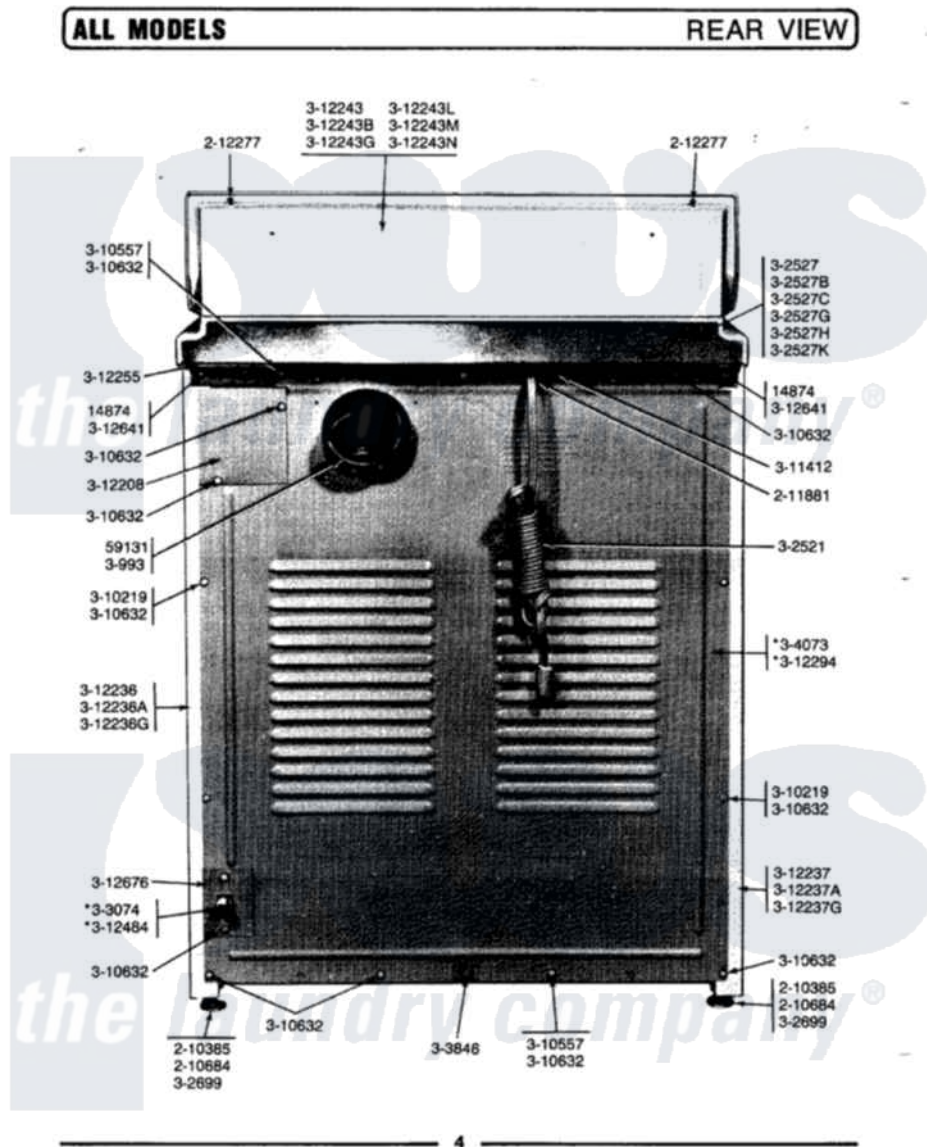

# Maytag DE307 07 - REAR VIEW

Maytag Residential Maytag DE307 Dryer Parts Parts Diagram 07 - REAR VIEW  
 Click on the part number to view part

Item	Original Part Number	Replaced By	Status	Part Description
1	<a href="#">Y059131</a>			Elbow, Venting
2	<a href="#">Y201808</a>			Converter
3	<a href="#">210385</a>			Lock Nut For Adjustable Leg
4	<a href="#">210684</a>			Foot, Adjustable Leg
6	300993	<a href="#">W10311986</a>		Dishrack
7	<a href="#">301548</a>			Clamp, Ground Wire
9	302527		Not Available	TOP COVER-WHITE
10	302527B		Not Available	TOP COVER-DARK COPPERTONE
11	302527C		Not Available	TOP COVER-SHADED COPPERTONE
12	Y311423	<a href="#">489483</a>		Screw 10-32 X 1/2
13	302527H		Not Available	TOP COVER-SHADED GOLD
14	302527K		Not Available	TOP COVER-SHADED AVOCADO
15	Y302699	<a href="#">22003428</a>		Leg, Adjustable
16	303074		Not Available	PIPE AND BRACKET ASSEMBLY