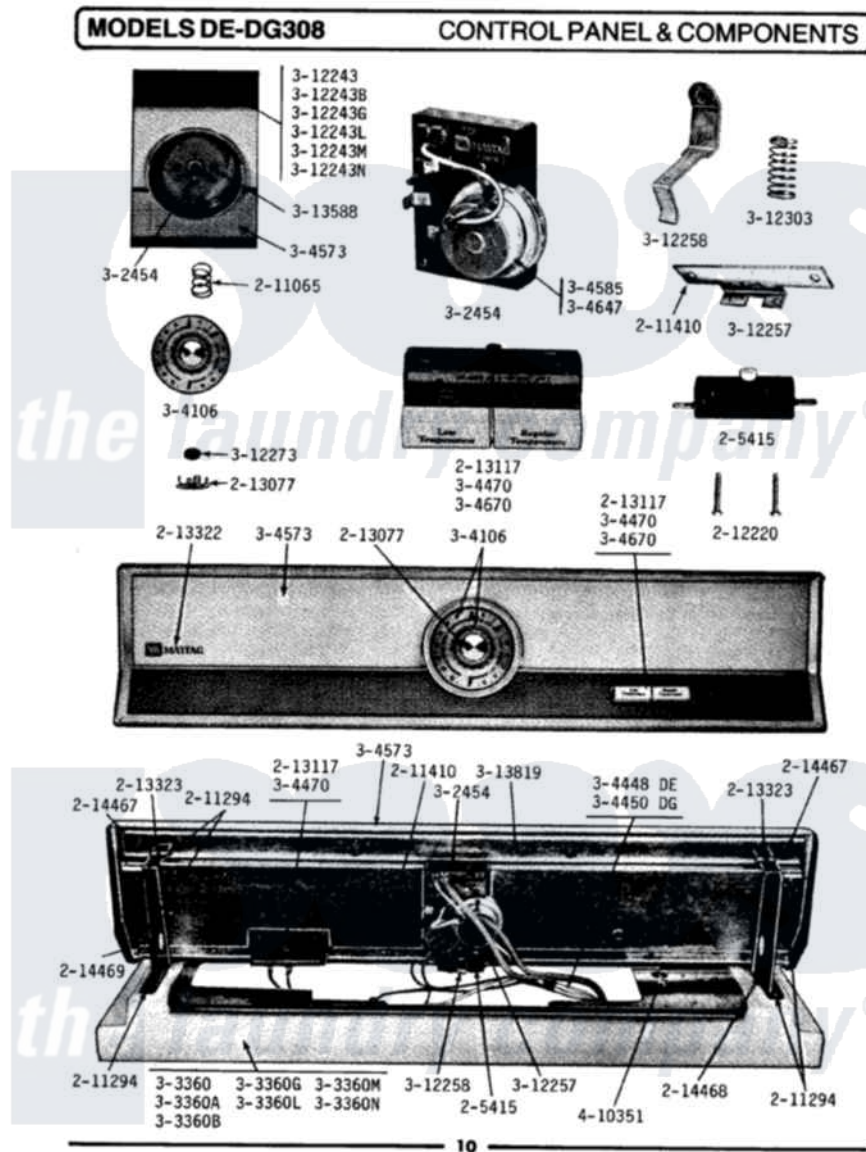

# Maytag DE308 01 - CONTROL PANEL & COMPONENTS

Maytag Residential Maytag DE308 Dryer Parts Parts Diagram 01 - CONTROL PANEL & COMPONENTS  
 Click on the part number to view part

Item	Original Part Number	Replaced By	Status	Part Description
1	205415	<a href="#">279347</a>		Switch-Lid
2	<a href="#">211065</a>			Spring, Index Wheel
3	211294	<a href="#">90767</a>		Screw, 8A X 3/8 HeX Washer Head Tapping
4	<a href="#">211410</a>			Screw, HeX Head No.8 X 3/8 Inch
5	212220	<a href="#">213501</a>		Screw, No.6-20 X 1-1/8 Inch
6	213077		Not Available	CAP FOR TIMER KNOB
7	213117	<a href="#">67006908</a>		Screw, Ice Rack
8	213322		Not Available	MAYTAG DECAL
9	<a href="#">213323</a>			Fastener, Exhaust Duct Kit
10	214467		Not Available	NUT
11	214468		Not Available	BRACKET-LEFT HAND
12	214469		Not Available	BRACKET-RIGHT HAND
13	Y302454	<a href="#">33302454</a>		Timer
14	303360		Not Available	TOP COVER-WHITE
15	303360A		Not Available	TOP COVER-DARK