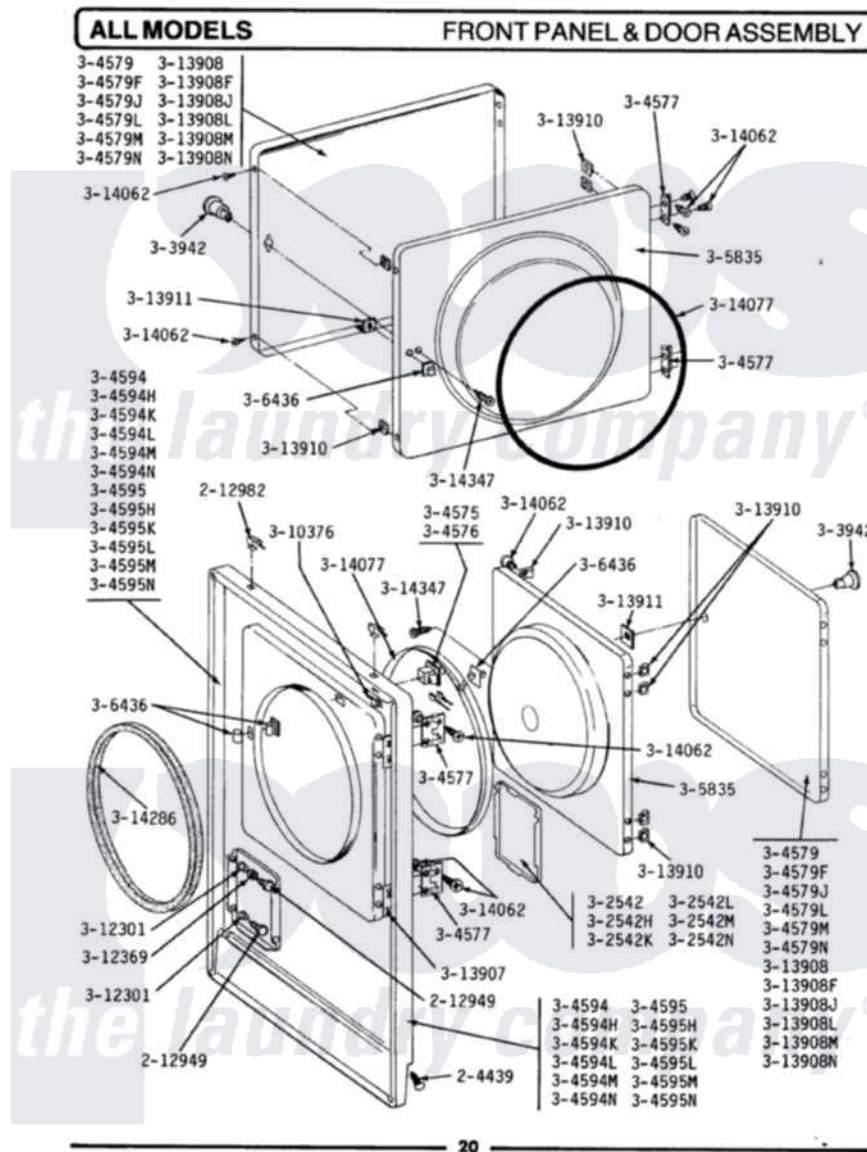

Maytag DE308 02 - FRONT PANEL & DOOR ASSEMBLY

Maytag Residential Maytag DE308 Dryer Parts Parts Diagram 02 - FRONT PANEL & DOOR ASSEMBLY
 Click on the part number to view part

Item	Original Part Number	Replaced By	Status	Part Description
1	204439			Screw And Fstner Assembly
3	212982	22001650		Fastener, Spring
10	303942		Not Available	KNOB AND SCREW
11	Y304575	W10169313		Switch-Dor
13	Y304577	33001230		Hinge, Door
14	Y304579			DOOR (WHT)
15	304579F		Not Available	DOOR-LIGHT GOLD
16	304579J		Not Available	DOOR-LIGHT AVOCADO
17	304579L		Not Available	DOOR-ALMOND
18	304579M		Not Available	DOOR-HARVEST WHEAT
19	304579N		Not Available	DOOR-FRESH AVOCADO
26	304595	3369903		Dishrack
27	304595H		Not Available	FRONT PANEL-SHADED GOLD
28	304595K		Not Available	FRONT PANEL-SHADED AVOCADO
29	304595L		Not Available	FRONT PANEL-ALMOND

30	304594M	3369903		Dishrack
31	304594N		Not Available	FRONT PANEL-FRESH AVOCADO
32	305835		Not Available	INNER DOOR WITH KNOB & SCRE
33	306436			Door Latch Kit--W
34	Y310376			Clip, Door Switch Harness
37	Y313340			LABEL, LINT SCREEN INSTRUCTION
38	Y313907			Fastener, Twin
39	Y313908			DOOR PANEL-WHITE
40	313908F		Not Available	DOOR PANEL-LIGHT GOLD
41	313908J		Not Available	DOOR PANEL-LIGHT AVOCADO
42	313908L		Not Available	DOOR PANEL-ALMOND
43	313908M		Not Available	DOOR PANEL-HARVEST WHEAT
44	313908N		Not Available	DOOR PANEL-FRESH AVOCADO
45	Y313910			Clip, Door Liner To Outer Panel
46	Y313911			Door Strike Retainer
47	Y313927			INSTRUCTION LABEL
48	Y314062			Screw, Door Hinge And Panel
49	314077			Door Seal
50	314119		Not Available	GAS IGNITION LABEL
51	314286			Seal For Front Panel
52	314347	400021-1		Screw