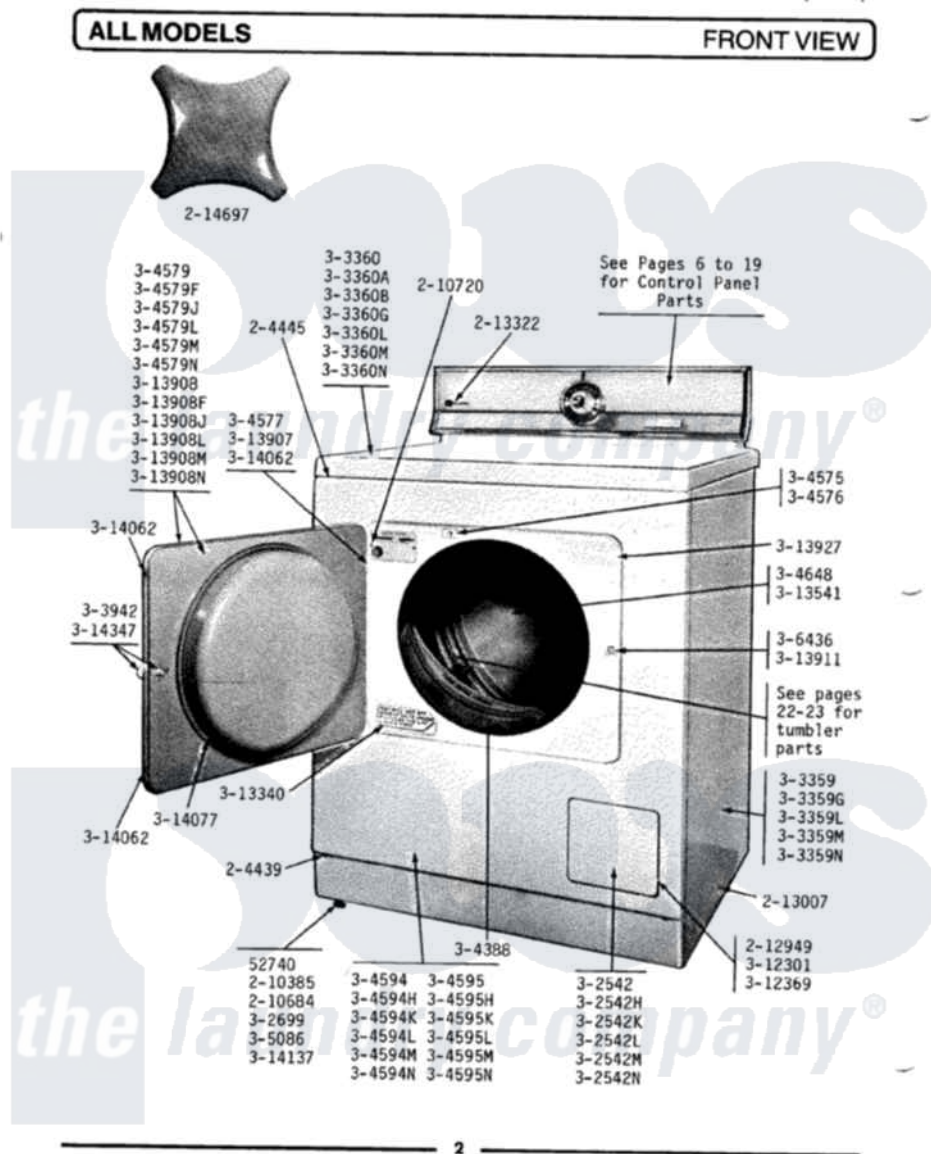

Maytag DE308 03 - FRONT VIEW

Maytag Residential Maytag DE308 Dryer Parts Parts Diagram 03 - FRONT VIEW
 Click on the part number to view part

Item	Original Part Number	Replaced By	Status	Part Description
1	Y052740	62739		Nut, Lock
2	204439			Screw And Fstner Assembly
3	204445			Screw And Fastener Assembly
4	210385			Lock Nut For Adjustable Leg
5	210684			Foot, Adjustable Leg
6	210720			Rivet, Bearing To Tumbler Frnt
8	213007			Xfor Cabinet See Cabinet, Back
9	213322		Not Available	MAYTAG DECAL
10	214697			Easy-Grip Knob
17	Y302699	22003428		Leg, Adjustable
18	303359		Not Available	CABINET-WHITE
19	303359G		Not Available	CABINET-DARK GOLD
20	303359L		Not Available	CABINET-ALMOND
21	303359M		Not Available	CABINET-HARVEST WHEAT
22	303359N		Not Available	CABINET-FRESH AVOCADO
23	303360		Not Available	TOP COVER-WHITE