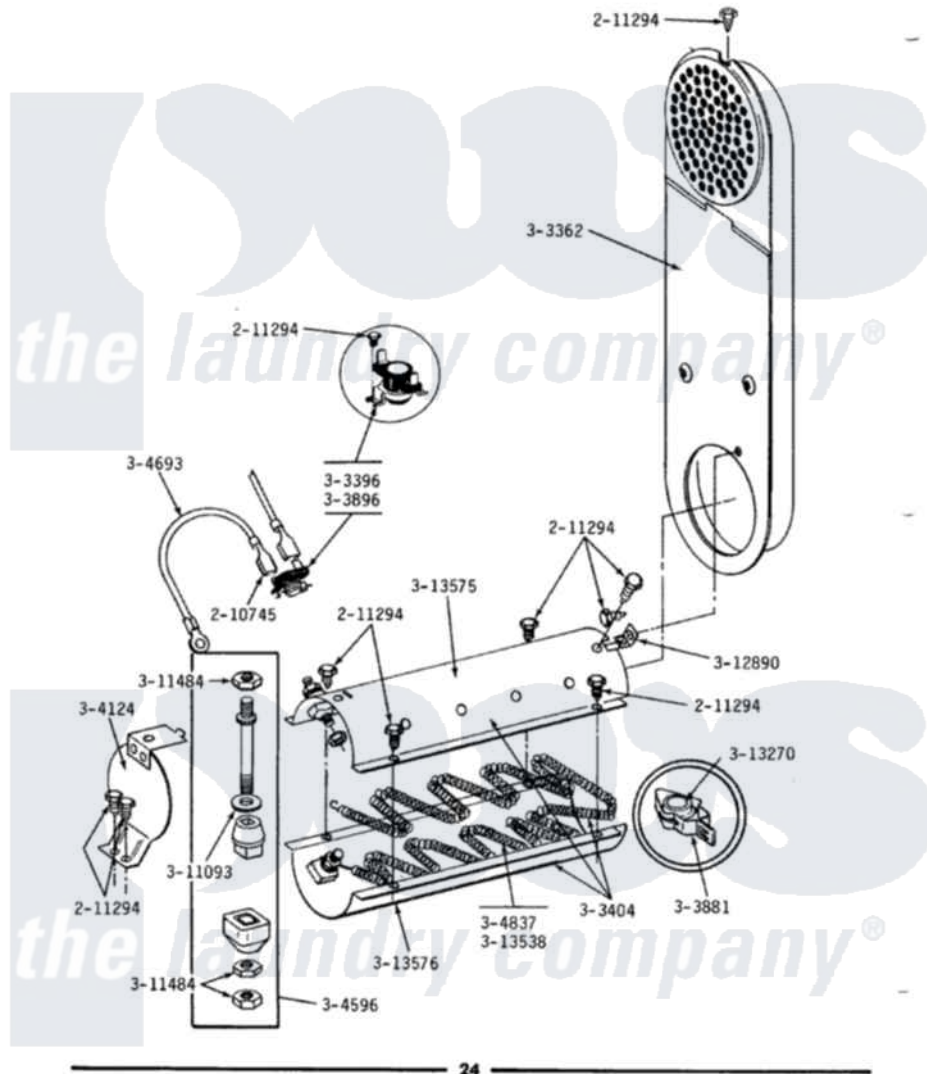

Maytag DE308 04 - INLET DUCT & HEATER ASSEMBLY

ALL DE MODELS INLET DUCT & HEATER ASSEMBLY

24

Maytag Residential Maytag DE308 Dryer Parts Parts Diagram 04 - INLET DUCT & HEATER ASSEMBLY
 Click on the part number to view part

Item	Original Part Number	Replaced By	Status	Part Description
1	210745			Wire Terminal
2	211294	90767		Screw, 8A X 3/8 HeX Washer Head Tapping
3	Y303362			Inlet Duct Assembly - DE
4	303396			Thermostat, Hi-Limit
5	Y303404			Heater Assembly Complete
6	Y303881			Clip And Insulator Assembly
7	303896			Hi-Limit Thermostat-Canada
8	304124		Not Available	HEATER SHIELD
9	Y304596			Terminal Insulator Assembly
10	Y304693			Jumper Wire
11	Y304837	W10116793		Element
12	311093			Washer, Terminal Connection
13	311484	112432		Nut
14	Y312890			Retainer, Heater Chamber
15	Y313270			Insulator For Heater Element
16	Y313538			Heater Element 240 Volt