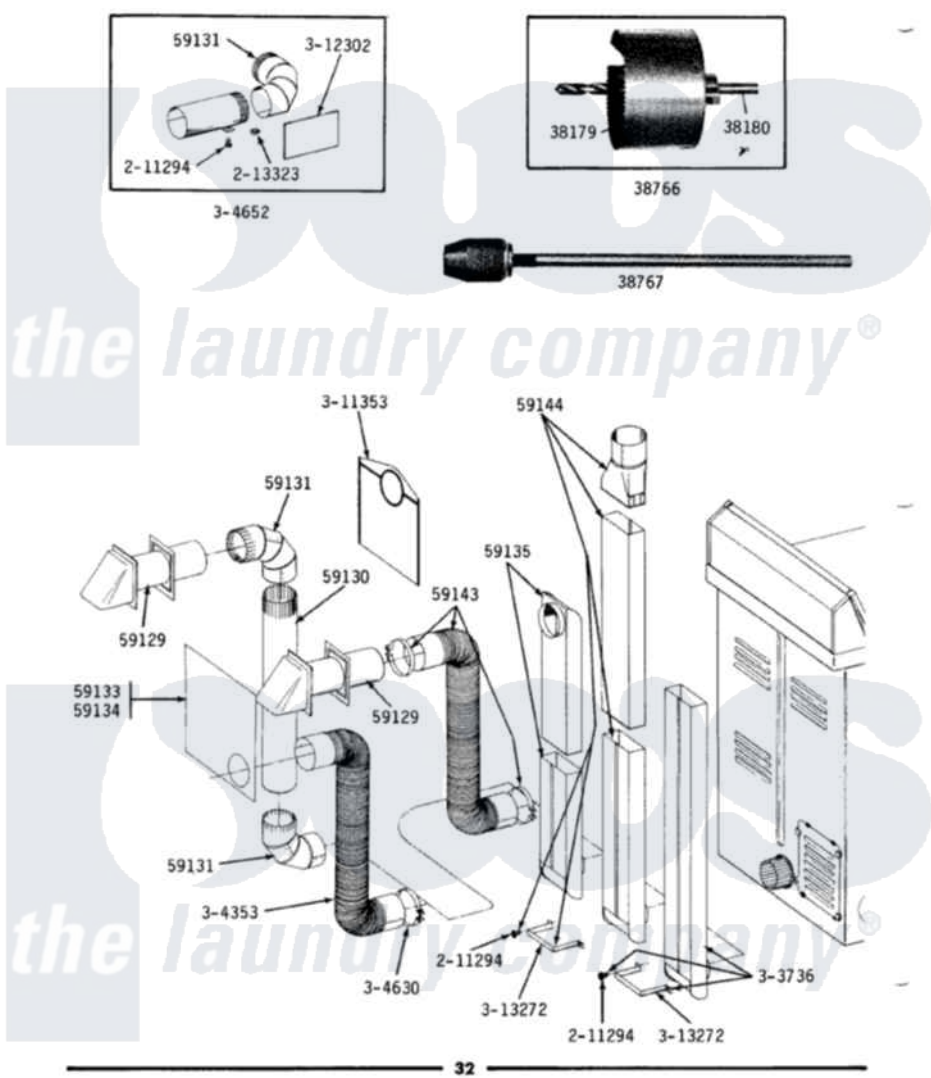

Maytag DE308 05 - INSTALLATION ACCESSORIES

ALL MODELS **INSTALLATION ACCESSORIES**

Maytag Residential Maytag DE308 Dryer Parts Parts Diagram 05 - INSTALLATION ACCESSORIES
 Click on the part number to view part

Item	Original Part Number	Replaced By	Status	Part Description
1	038179		Not Available	BLADE, SAW
2	038180		Not Available	REPLACEMENT DRILL
3	038766		Not Available	HOLE SAW W/DRILL BIT
4	038767			Extension Chuck, Drill
5	Y059129	4396007RW		Vent Hood
6	Y059130			Pipe, Venting
7	Y059131			Elbow, Venting
8	059133		Not Available	ALUMINUM WINDOW 4X12X18
9	Y059134			PLATE, ALUM. WINDOW (15``X20``)
10	Y059135			Vent Duct Assembly
11	Y059143			Flexible Vent Kit
12	059144		Not Available	RECTANGULAR VENT KIT
13	211294	90767		Screw, 8A X 3/8 HeX Washer Head Tapping
14	213323			Fastener, Exhaust Duct Kit