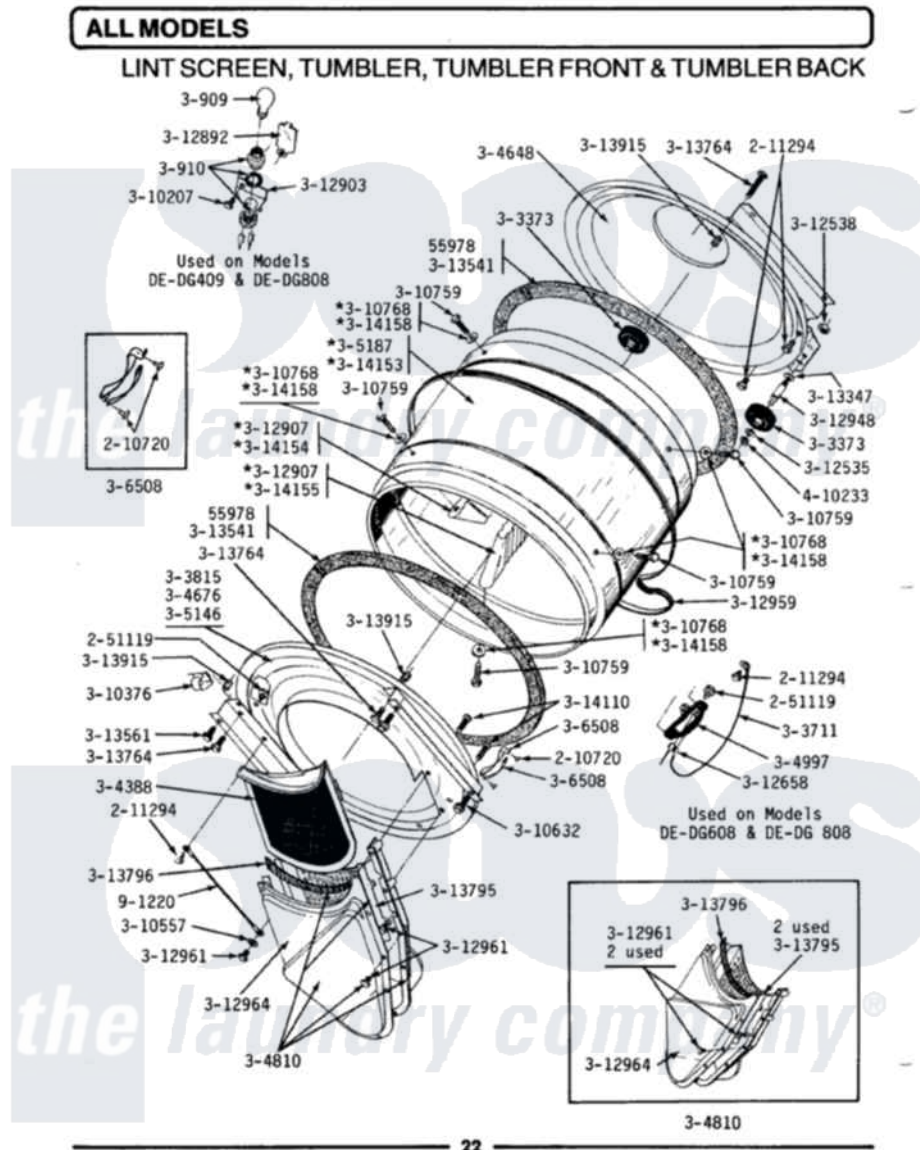

Maytag DE308 06 - LINT SCREEN, TUMBLER (FRONT & BACK)

Maytag Residential Maytag DE308 Dryer Parts Parts Diagram 06 - LINT SCREEN, TUMBLER (FRONT & BACK)
Click on the part number to view part

Item	Original Part Number	Replaced By	Status	Part Description
1	Y053241			Set Screw, Motor Pulley
2	Y055978			Rubber Adhesive, 2 Oz Tube
3	210720			Rivet, Bearing To Tumbler Fmt
8	Y303373	12001541		Drum Roller/Washer Assembly--W
9	Y303711			Sensor Ground Wire
10	Y303815	33001231		Front- Tumbler
11	Y304244			Motor Pulley With Set Screw
12	Y304388	33001003		Screen, Lint
13	Y304648	33001106		Back, Tumbler
15	Y304810		Not Available	OUTLET DUCT ASSEMBLY---S
18	Y305185	6-3051850		Pulley- MO
19	305187		Not Available	TUMBLER W/BAFFLES
20	306508			Tumbler Bearing Kit ---W
22	Y310376			Clip, Door Switch Harness
23	310557			Washer

24	Y310632	1163839	Screw
25	Y310759		Screw, Tumbler Baffles
26	310768	Not Available	WASHER
27	312535		Washer, Vault Mounting Brk.
28	312538	33001443	Nut, Hex
32	Y312907		Tumbler Baffle
33	Y312948	6-3129480	Shaft- Tumbler
34	Y312959		Poly "V" Belt For Tumbler
35	Y312961	W10116751	Screw
36	Y312964	Not Available	OUTLET DUCT - OUTER HALF
37	Y313347	312535	Washer, Vault Mounting Brk.
38	Y313541	33313541	Seal- Tumbler
39	Y313561		Screw----NA
40	313764	Not Available	SCREW
41	Y313795		Guide For Lint Screen
42	Y313796		Lint Seal
43	313915	31-3915	Tech Sheet
44	Y314110	33002917	Screw, No.10-16
45	Y314153	Not Available	TUMBLER No.
46	314154	Not Available	TUMBLER BAFFLE - SHORT
47	314155	33001004	Baffle, Tall
48	314158		Washer, Baffle To Tumbler
49	410233	9703438	Ring-Retrn
50	901220		Ground Wire