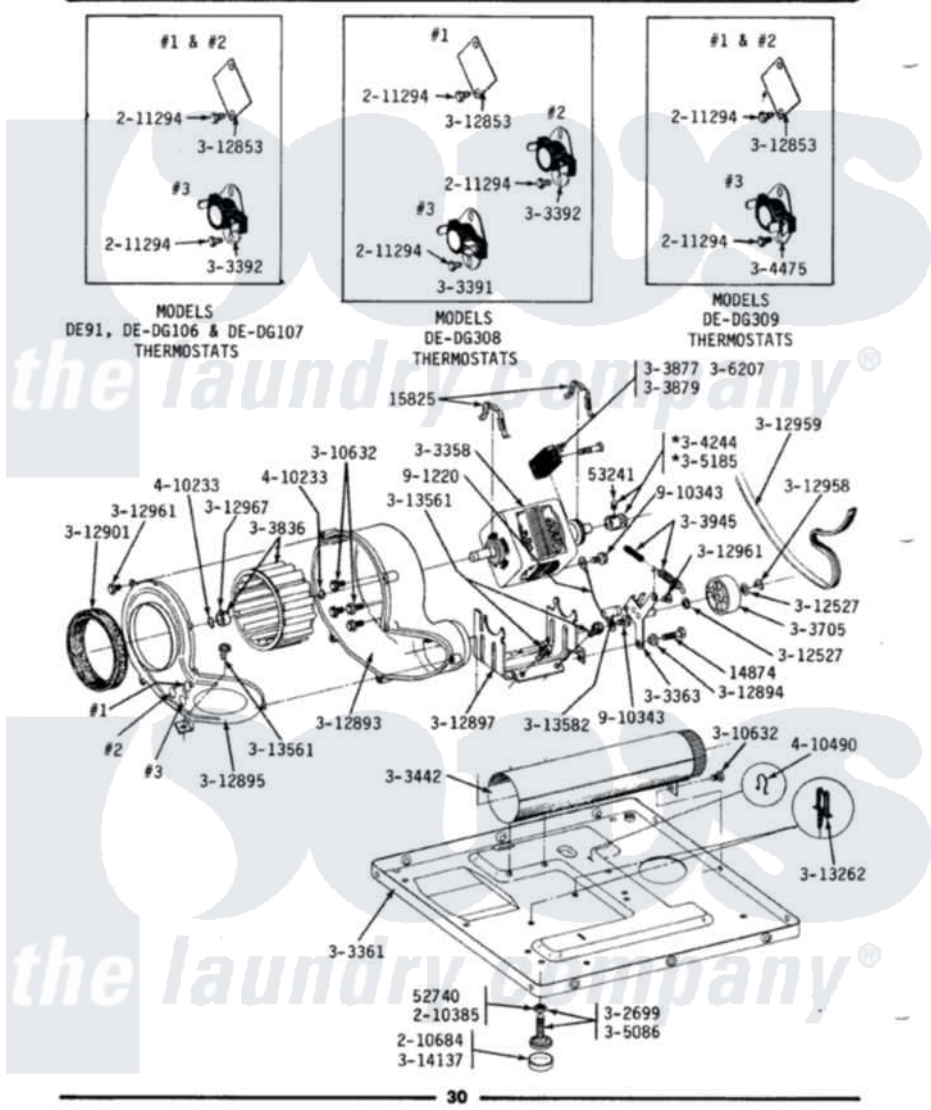

Maytag DE308 07 - MOTOR, BLOWER, BASE FRAME & THERMOSTATS

ALL MODELS MOTOR, BLOWER, BASE FRAME & THERMOSTATS

Maytag Residential Maytag DE308 Dryer Parts Parts Diagram 07 - MOTOR, BLOWER, BASE FRAME & THERMOSTATS

Click on the part number to view part

Item	Original Part Number	Replaced By	Status	Part Description
1	Y014874			Screw, Idler Arm And Sleeve
2	Y015825			Clip, Motor To Motor Support
3	Y052740	62739		Nut, Lock
4	Y053241			Set Screw, Motor Pulley
5	210385			Lock Nut For Adjustable Leg
6	210684			Foot, Adjustable Leg
7	211294	90767		Screw, 8A X 3/8 HeX Washer Head Tapping
8	Y302699	22003428		Leg, Adjustable
9	Y303358	W10410999		Motor-Drive
10	Y303361		Not Available	BASE ASSY. (UPPER & LOWER)
11	Y303363	6-3033630		Idler Arm
13	303392			Thermostat, Cycling
15	Y303442			EXHAUST DUCT ASSEMBLY
16	Y303705	6-3037050		Pulley- ID

17	Y303836		Blower Wheel Assembly And Clamp
18	Y303877	Not Available	SWITCH, MOTOR EXTERNAL START No.303358-2, No.303358-4, 303358-7
19	Y303879		Switch, Motor External Start
20	Y303945		IDLER SPRING ASSY. W/PLUG
21	Y304244		Motor Pulley With Set Screw
24	Y305086		Adjustable Leg And Nut
25	Y305185	6-3051850	Pulley- MO
26	306207	Not Available	(PROD. No.303358-8 & No.303358-9)
27	Y310632	1163839	Screw
28	Y312527		Washer, Idler Shaft
29	Y312853		Cover For Thermostat Openin
30	Y312893		Housing, Blower
31	Y312894	315772	Sleeve, Idler Arm
32	Y312895	Not Available	COVER FOR BLOWER---NA
33	312897	Not Available	SUPPORT, MOTOR
34	Y312901		Seal, Housing Cover
35	312958	354987	Ring, Retaining
36	Y312959		Poly "V" Belt For Tumbler
37	Y312961	W10116751	Screw
38	312967		Clamp, Blower Housing
39	Y313262	W10116752	Retainer-
40	Y313561		Screw---NA
41	Y313582	W10116756	Spacer
42	Y314137		Foot, Rubber
43	410233	9703438	Ring-Retrn
44	410490		Spring, Retainer Wire Harness
45	901220		Ground Wire
46	910343	488234	Screw 8-32 X 1/4