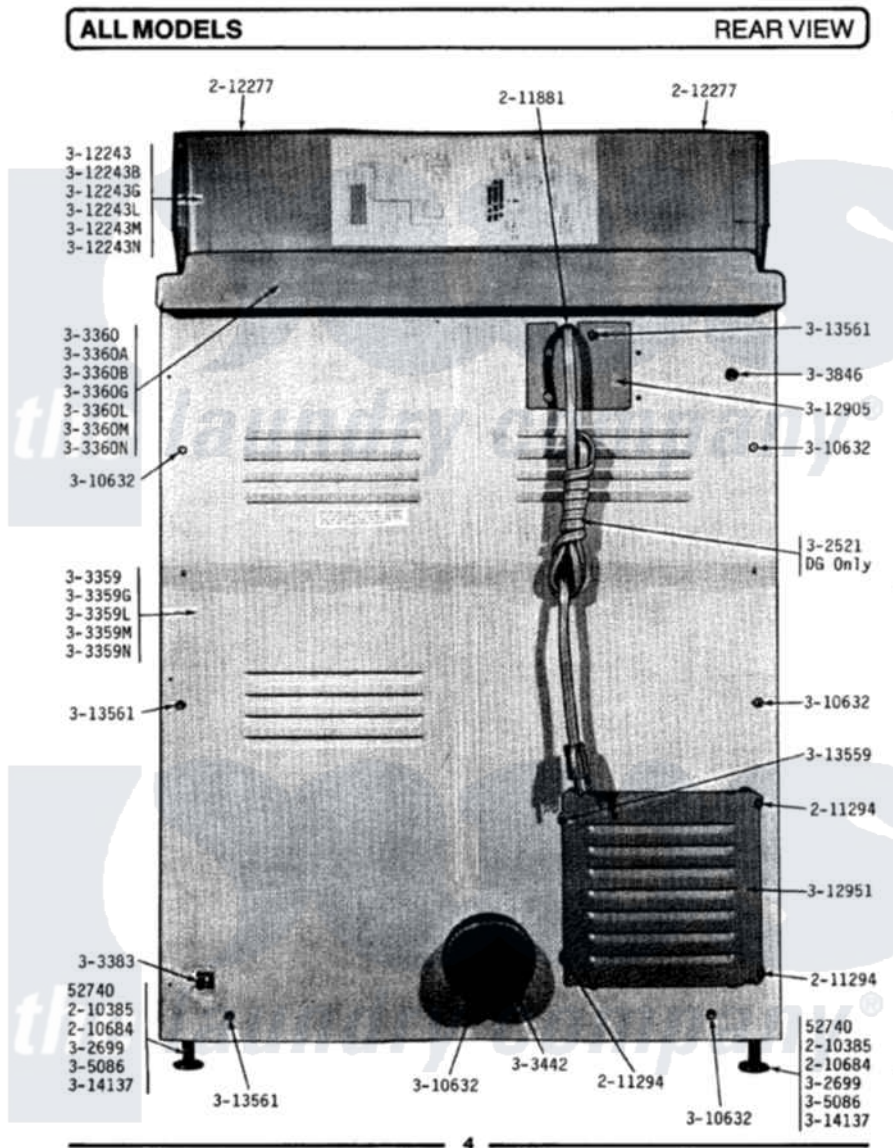

Maytag DE308 08 - REAR VIEW

Maytag Residential Maytag DE308 Dryer Parts Parts Diagram 08 - REAR VIEW
 Click on the part number to view part

Item	Original Part Number	Replaced By	Status	Part Description
1	Y052740	62739		Nut, Lock
2	Y201808			Converter
3	210385			Lock Nut For Adjustable Leg
4	210684			Foot, Adjustable Leg
5	211294	90767		Screw, 8A X 3/8 HeX Washer Head Tapping
7	212277			Screw, No.8 X 1/2 Inch
8	301548			Clamp, Ground Wire
10	Y302699	22003428		Leg, Adjustable
11	303359		Not Available	CABINET-WHITE
12	303359G		Not Available	CABINET-DARK GOLD
13	303359L		Not Available	CABINET-ALMOND
14	303359M		Not Available	CABINET-HARVEST WHEAT
15	303359N		Not Available	CABINET-FRESH AVOCADO
16	303360		Not Available	TOP COVER-WHITE
17	303360A		Not Available	TOP COVER-DARK AVOCADO

18	303360B		Not Available	TOP COVER-DARK COPPERTONE
19	303360G		Not Available	TOP COVER-DARK GOLD
20	303360L		Not Available	TOP COVER-ALMOND
21	303360M		Not Available	TOP COVER-HARVEST WHEAT
22	303360N		Not Available	TOP COVER-FRESH AVOCADO
23	Y303383	33001735		Pipe And Bracket Assembly Series 18 Not Needed Use Vavle
24	Y303442			EXHAUST DUCT ASSEMBLY
25	303846	22003781		Screw, Ground Strap
26	Y305086			Adjustable Leg And Nut
27	Y310632	1163839		Screw
28	311155			Ground Wire And Clamp
29	Y311270			Washer, Terminal Block
30	Y311423	489483		Screw 10-32 X 1/2
31	311484	112432		Nut
32	Y312184			Strap, Grounding
33	Y312209	W10001200		Screw
34	312243		Not Available	CONTROL COVER-WHITE
35	312243B		Not Available	CONTROL COVER-DK COPPERTONE
36	312243G		Not Available	CONTROL COVER-DARK GOLD
37	312243L		Not Available	CONTROL COVER-ALMOND
38	312243M		Not Available	CONTROL COVER-HARVEST WHEAT
39	312243N		Not Available	CONTROL COVER-FRESH AVOCADO
40	Y312904			Bracket, Terminal Block
41	Y312905		Not Available	COVER, TERMINAL
42	Y312951		Not Available	ACCESS COVER, BACK
43	313122			Screw - Baffle To Tumbler
44	Y313561			Screw---NA
45	Y313559			Screw
46	Y314137			Foot, Rubber
47	400008			Block, Terminal