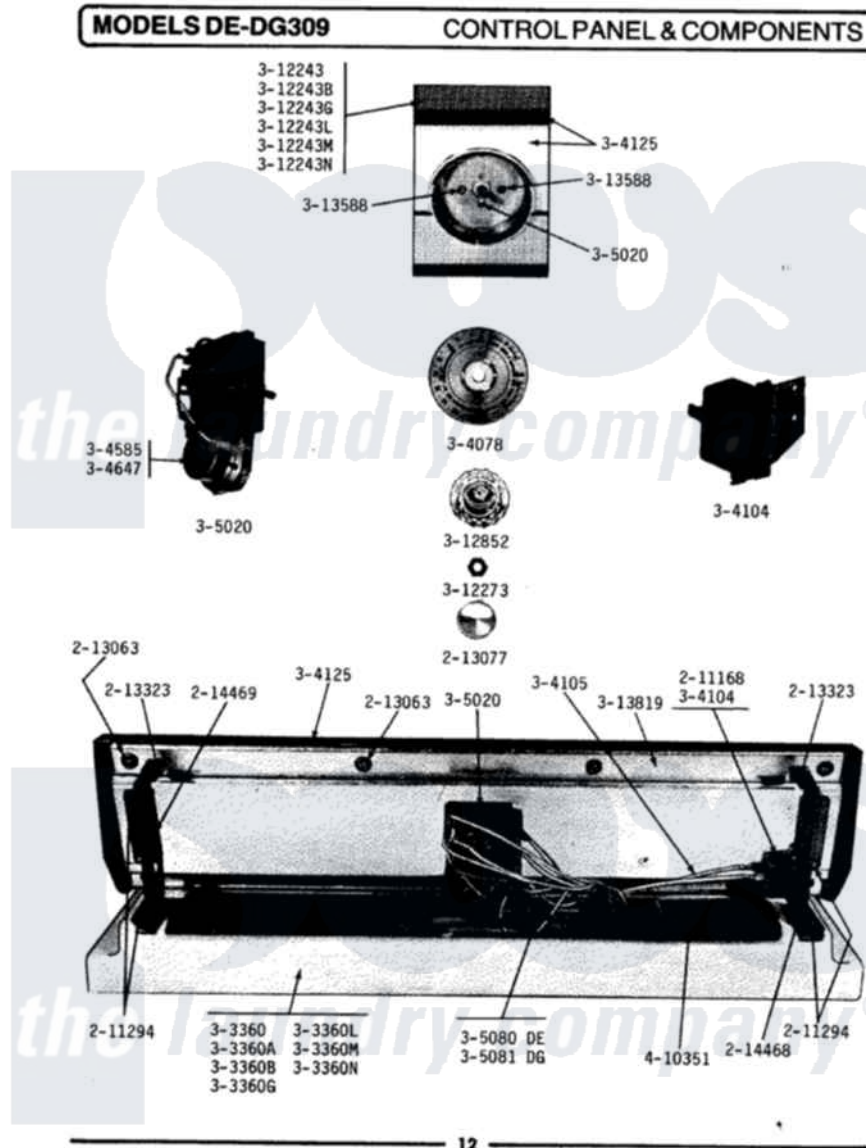

Maytag DE309 01 - CONTROL PANEL & COMPONENTS

Maytag Residential Maytag DE309 Dryer Parts Parts Diagram 01 - CONTROL PANEL & COMPONENTS
Click on the part number to view part

Item	Original Part Number	Replaced By	Status	Part Description
1	211168	W10139210		Screw, 8-18 X 5/16
2	211294	90767		Screw, 8A X 3/8 HeX Washer Head Tapping
3	213063	703431		Palnut
4	213077		Not Available	CAP FOR TIMER KNOB
5	213322		Not Available	MAYTAG DECAL
6	213323			Fastener, Exhaust Duct Kit
7	214468		Not Available	BRACKET-LEFT HAND
8	214469		Not Available	BRACKET-RIGHT HAND
9	303360		Not Available	TOP COVER-WHITE
10	303360A		Not Available	TOP COVER-DARK AVOCADO
11	303360B		Not Available	TOP COVER-DARK COPPERTONE
12	303360G		Not Available	TOP COVER-DARK GOLD
13	303360L		Not Available	TOP COVER-ALMOND
14	303360M		Not Available	TOP COVER-HARVEST WHEAT

15	303360N	Not Available	TOP COVER-FRESH AVOCADO
16	304078	Not Available	TIMER DIAL, SUN-GLOW
17	Y304104		Buzzer
18	304105	Not Available	BUZZER HARNESS
19	304125	Not Available	CONTROL PANEL, SUN-GLOW
20	Y304585		Timer Motor RPR For 305214 Timer Only
21	Y304585		Timer Motor RPR For 305214 Timer Only
22	304646	Not Available	TIMER MOTOR
23	Y305020	Not Available	TIMER
24	305080	Not Available	WIRE HARNESS
25	312243	Not Available	CONTROL COVER-WHITE
26	312243B	Not Available	CONTROL COVER-DK COPPERTONE
27	312243G	Not Available	CONTROL COVER-DARK GOLD
28	312243L	Not Available	CONTROL COVER-ALMOND
29	312243M	Not Available	CONTROL COVER-HARVEST WHEAT
30	312243N	Not Available	CONTROL COVER-FRESH AVOCADO
31	312273		Nut, Control Knob
32	312852		Selector Knob-Clear Acrylic
33	Y313588	488234	Screw 8-32 X 1/4
34	313819	Not Available	BACK-UP PLATE
35	410351	Not Available	HARNESS RETAINER