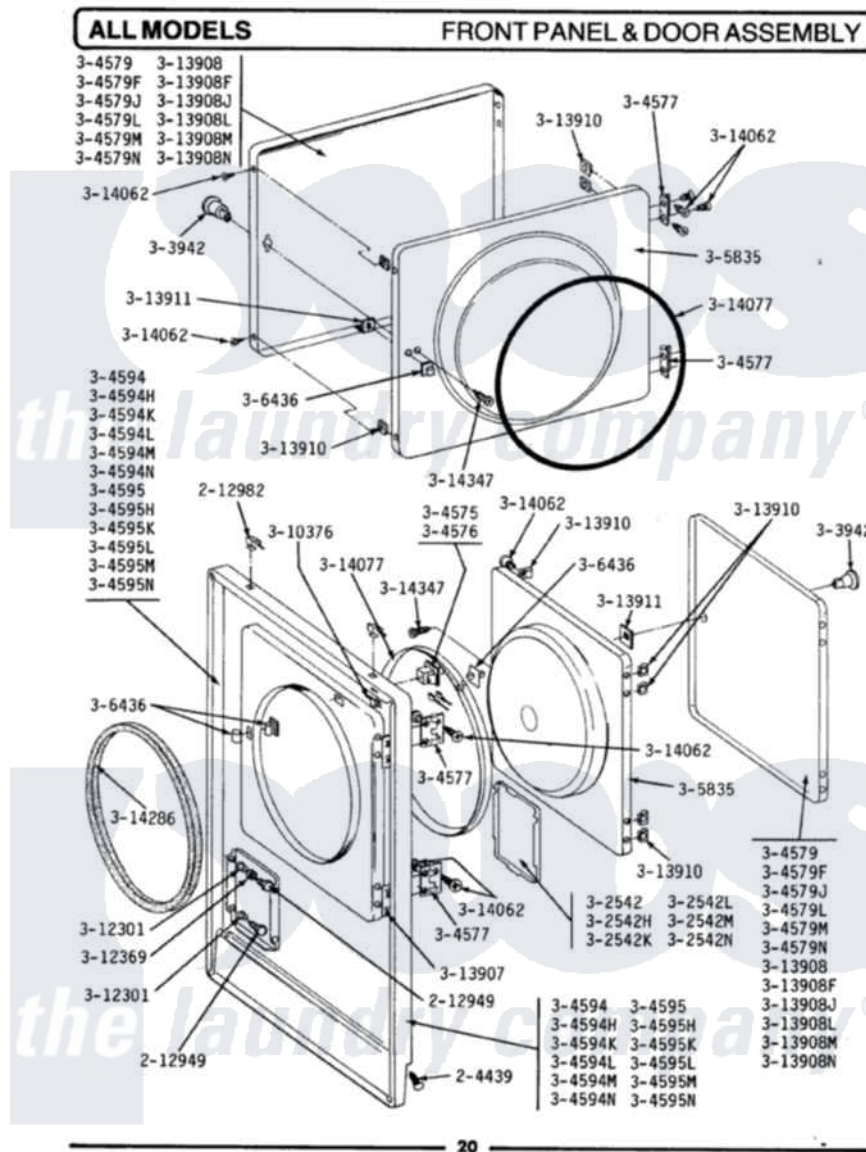

Maytag DE309 02 - FRONT PANEL & DOOR ASSEMBLY

Maytag Residential Maytag DE309 Dryer Parts Parts Diagram 02 - FRONT PANEL & DOOR ASSEMBLY
 Click on the part number to view part

Item	Original Part Number	Replaced By	Status	Part Description
1	204439			Screw And Fstner Assembly
3	212982	22001650		Fastener, Spring
10	303942		Not Available	KNOB AND SCREW
11	Y304575	W10169313		Switch-Dor
13	Y304577	33001230		Hinge, Door
14	Y304579			DOOR (WHT)
15	304579F		Not Available	DOOR-LIGHT GOLD
16	304579J		Not Available	DOOR-LIGHT AVOCADO
17	304579L		Not Available	DOOR-ALMOND
18	304579M		Not Available	DOOR-HARVEST WHEAT
19	304579N		Not Available	DOOR-FRESH AVOCADO
26	304595	3369903		Dishrack
27	304595H		Not Available	FRONT PANEL-SHADED GOLD
28	304595K		Not Available	FRONT PANEL-SHADED AVOCADO
29	304595L		Not Available	FRONT PANEL-ALMOND

30	304594M	3369903		Dishrack
31	304594N		Not Available	FRONT PANEL-FRESH AVOCADO
32	305835		Not Available	INNER DOOR WITH KNOB & SCRE
33	306436			Door Latch Kit--W
34	Y310376			Clip, Door Switch Harness
37	Y313340			LABEL, LINT SCREEN INSTRUCTION
38	Y313907			Fastener, Twin
39	Y313908			DOOR PANEL-WHITE
40	313908F		Not Available	DOOR PANEL-LIGHT GOLD
41	313908J		Not Available	DOOR PANEL-LIGHT AVOCADO
42	313908L		Not Available	DOOR PANEL-ALMOND
43	313908M		Not Available	DOOR PANEL-HARVEST WHEAT
44	313908N		Not Available	DOOR PANEL-FRESH AVOCADO
45	Y313910			Clip, Door Liner To Outer Panel
46	Y313911			Door Strike Retainer
47	Y313927			INSTRUCTION LABEL
48	Y314062			Screw, Door Hinge And Panel
49	314077			Door Seal
50	314119		Not Available	GAS IGNITION LABEL
51	314286			Seal For Front Panel
52	314347	400021-1		Screw