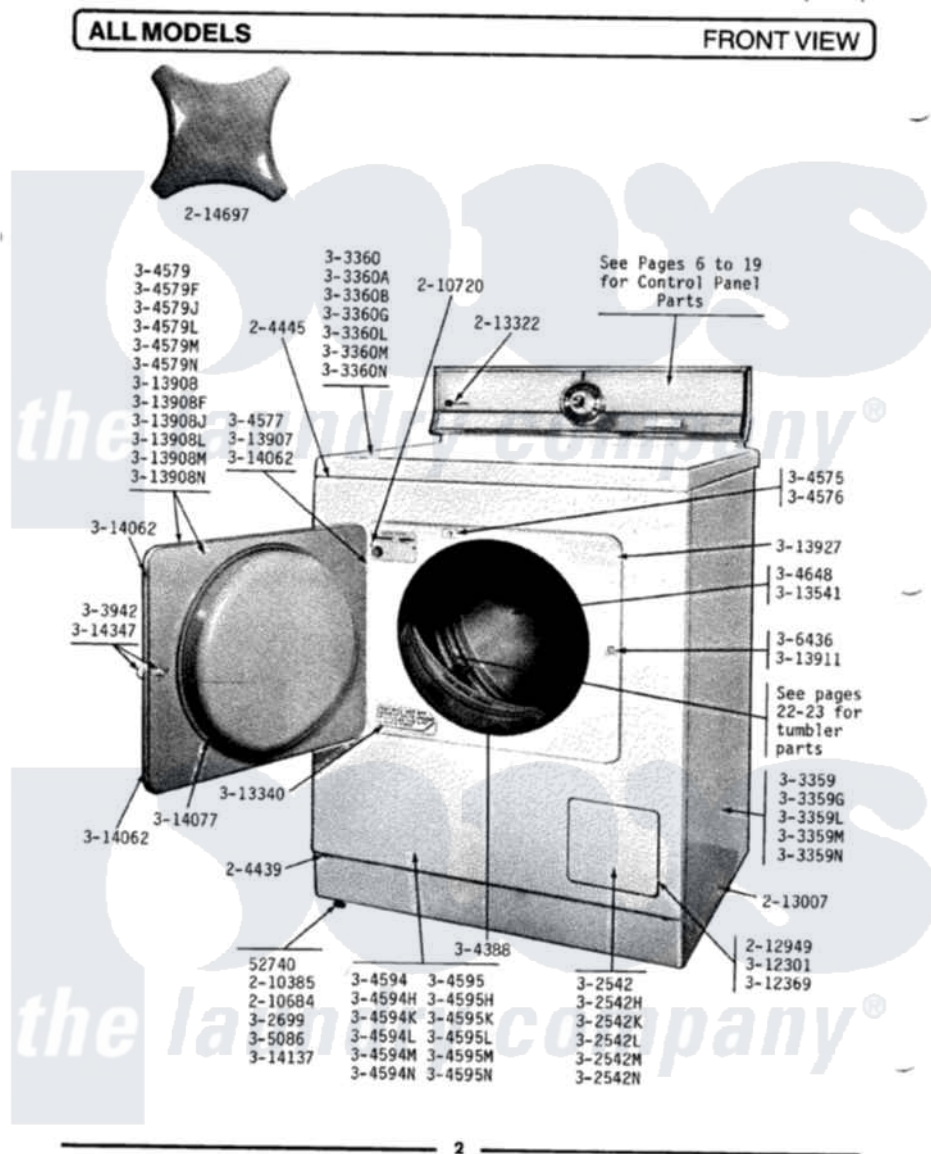

Maytag DE309 03 - FRONT VIEW

Maytag Residential Maytag DE309 Dryer Parts Parts Diagram 03 - FRONT VIEW
 Click on the part number to view part

Item	Original Part Number	Replaced By	Status	Part Description
1	Y052740	62739		Nut, Lock
2	204439			Screw And Fstner Assembly
3	204445			Screw And Fastener Assembly
4	210385			Lock Nut For Adjustable Leg
5	210684			Foot, Adjustable Leg
6	210720			Rivet, Bearing To Tumbler Frnt
8	213007			Xfor Cabinet See Cabinet, Back
9	213322		Not Available	MAYTAG DECAL
10	214697			Easy-Grip Knob
17	Y302699	22003428		Leg, Adjustable
18	303359		Not Available	CABINET-WHITE
19	303359G		Not Available	CABINET-DARK GOLD
20	303359L		Not Available	CABINET-ALMOND
21	303359M		Not Available	CABINET-HARVEST WHEAT
22	303359N		Not Available	CABINET-FRESH AVOCADO
23	303360		Not Available	TOP COVER-WHITE