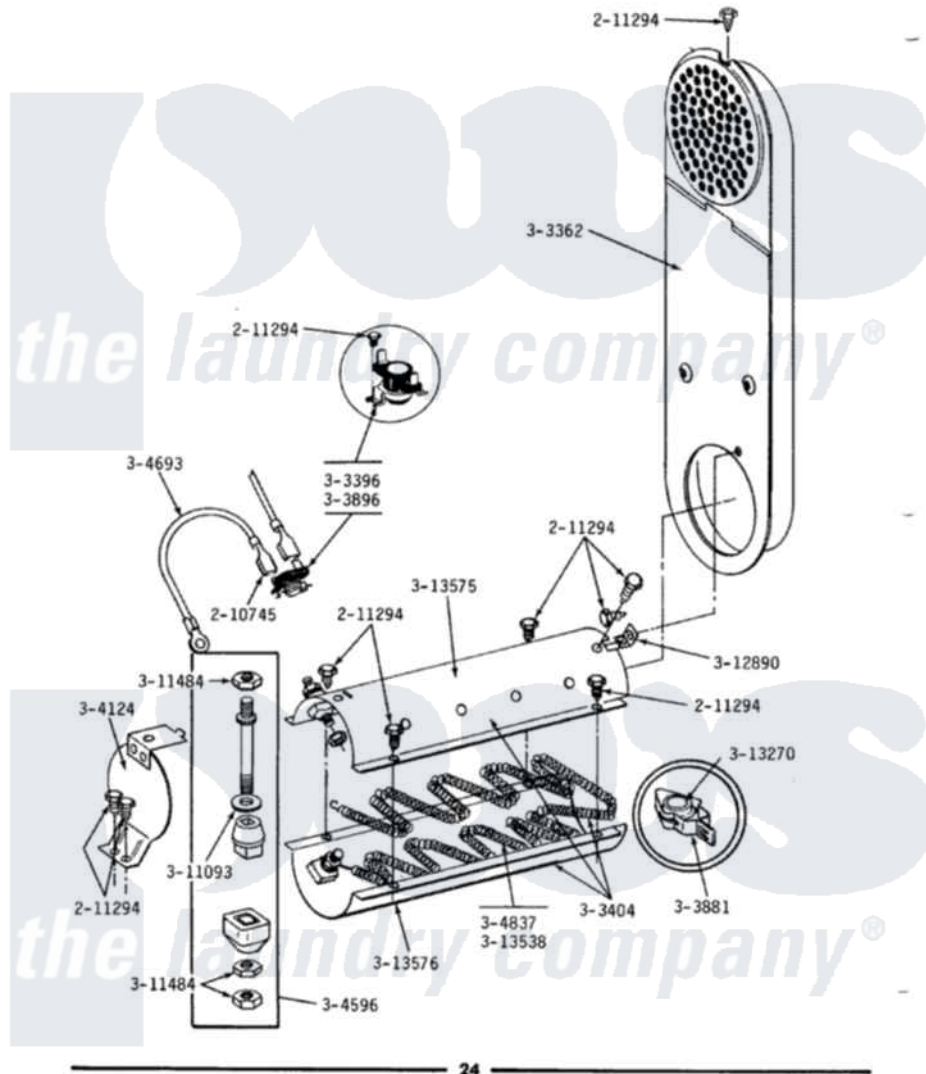

Maytag DE309 04 - INLET DUCT & HEATER ASSEMBLY

ALL DE MODELS INLET DUCT & HEATER ASSEMBLY

24

Maytag Residential Maytag DE309 Dryer Parts Parts Diagram 04 - INLET DUCT & HEATER ASSEMBLY
 Click on the part number to view part

Item	Original Part Number	Replaced By	Status	Part Description
1	210745			Wire Terminal
2	211294	90767		Screw, 8A X 3/8 HeX Washer Head Tapping
3	Y303362			Inlet Duct Assembly - DE
4	303396			Thermostat, Hi-Limit
5	Y303404			Heater Assembly Complete
6	Y303881			Clip And Insulator Assembly
7	303896			Hi-Limit Thermostat-Canada
8	304124		Not Available	HEATER SHIELD
9	Y304596			Terminal Insulator Assembly
10	Y304693			Jumper Wire
11	Y304837	W10116793		Element
12	311093			Washer, Terminal Connection
13	311484	112432		Nut
14	Y312890			Retainer, Heater Chamber
15	Y313270			Insulator For Heater Element
16	Y313538			Heater Element 240 Volt