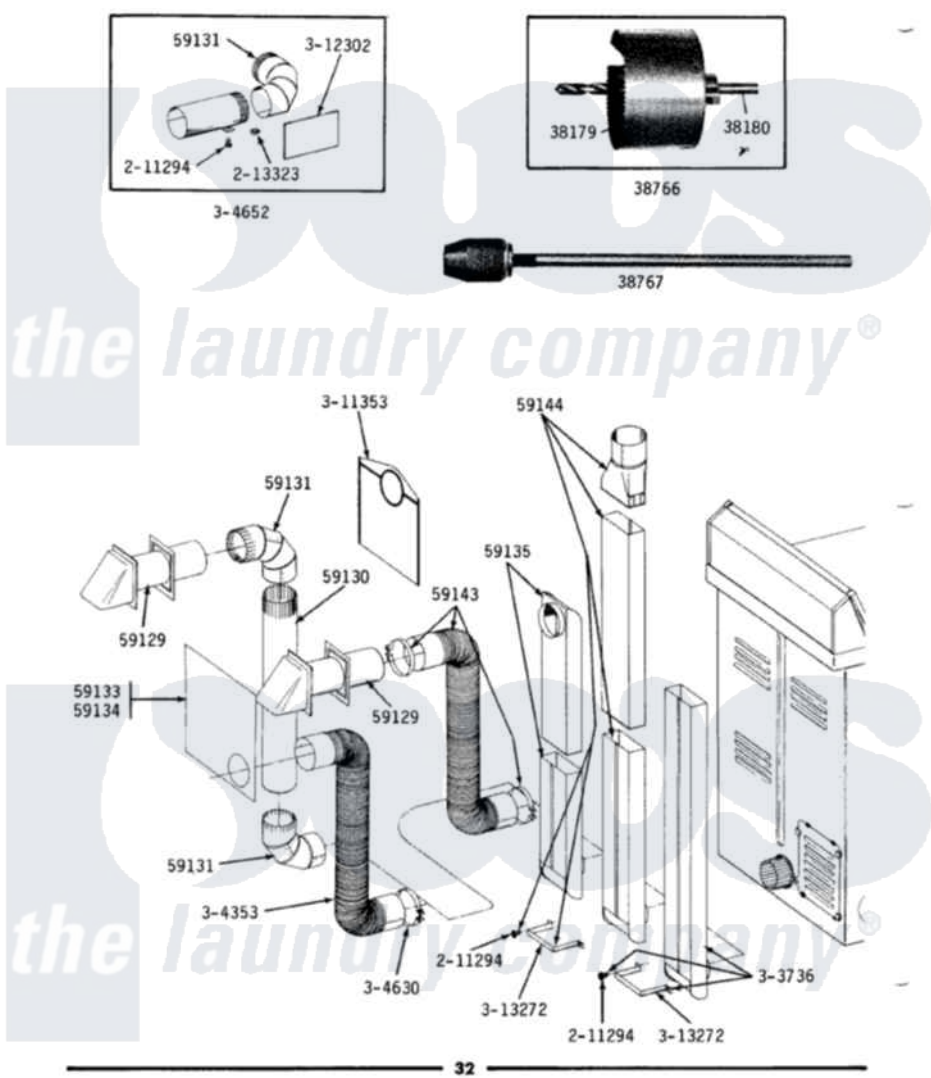

Maytag DE309 05 - INSTALLATION ACCESSORIES

ALL MODELS **INSTALLATION ACCESSORIES**

Maytag Residential Maytag DE309 Dryer Parts Parts Diagram 05 - INSTALLATION ACCESSORIES
 Click on the part number to view part

Item	Original Part Number	Replaced By	Status	Part Description
1	038179		Not Available	BLADE, SAW
2	038180		Not Available	REPLACEMENT DRILL
3	038766		Not Available	HOLE SAW W/DRILL BIT
4	038767			Extension Chuck, Drill
5	Y059129	4396007RW		Vent Hood
6	Y059130			Pipe, Venting
7	Y059131			Elbow, Venting
8	059133		Not Available	ALUMINUM WINDOW 4X12X18
9	Y059134			PLATE, ALUM. WINDOW (15``X20``)
10	Y059135			Vent Duct Assembly
11	Y059143			Flexible Vent Kit
12	059144		Not Available	RECTANGULAR VENT KIT
13	211294	90767		Screw, 8A X 3/8 HeX Washer Head Tapping
14	213323			Fastener, Exhaust Duct Kit