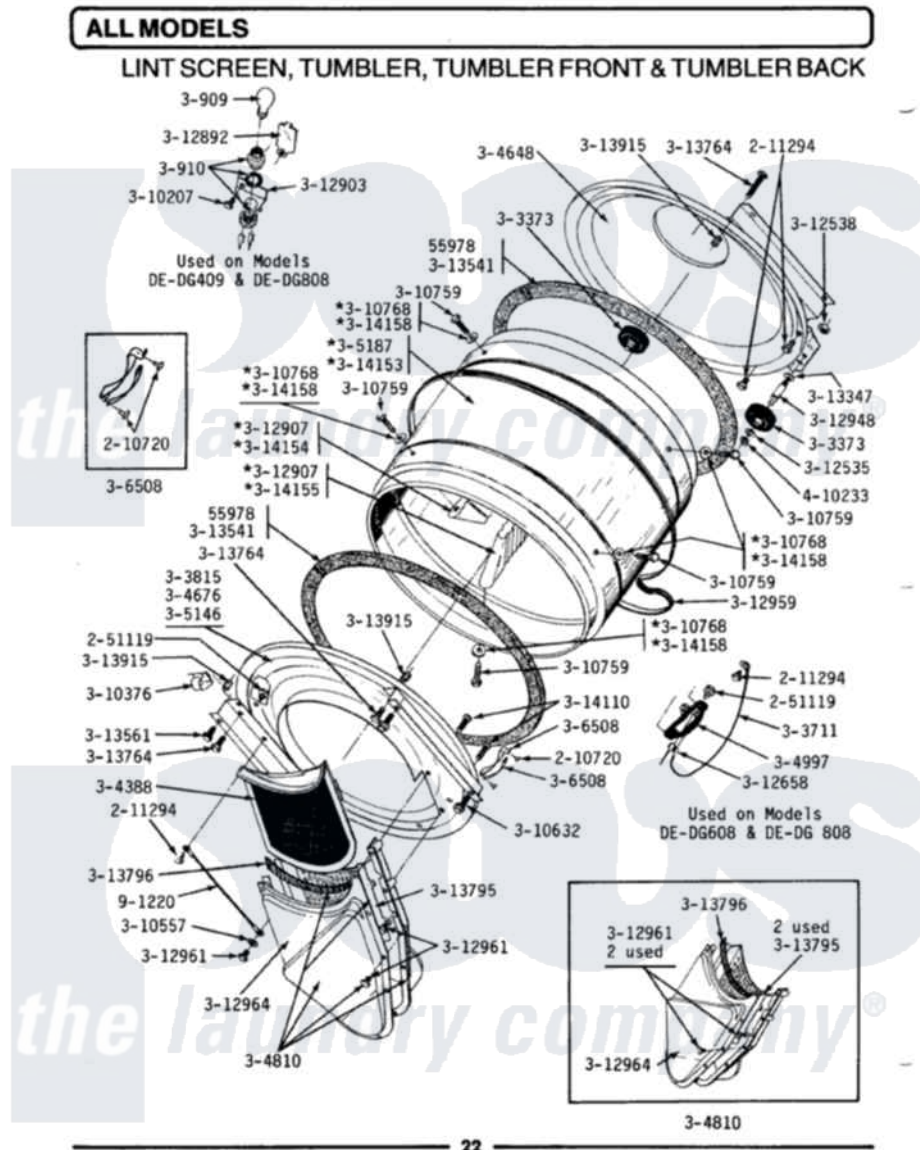

Maytag DE309 06 - LINT SCREEN, TUMBLER (FRONT & BACK)

Maytag Residential Maytag DE309 Dryer Parts Parts Diagram 06 - LINT SCREEN, TUMBLER (FRONT & BACK)
 Click on the part number to view part

Item	Original Part Number	Replaced By	Status	Part Description
1	Y053241			Set Screw, Motor Pulley
2	Y055978			Rubber Adhesive, 2 Oz Tube
3	210720			Rivet, Bearing To Tumbler Fmt
8	Y303373	12001541		Drum Roller/Washer Assembly--W
9	Y303711			Sensor Ground Wire
10	Y303815	33001231		Front- Tumbler
11	Y304244			Motor Pulley With Set Screw
12	Y304388	33001003		Screen, Lint
13	Y304648	33001106		Back, Tumbler
15	Y304810		Not Available	OUTLET DUCT ASSEMBLY---S
18	Y305185	6-3051850		Pulley- MO
19	305187		Not Available	TUMBLER W/BAFFLES
20	306508			Tumbler Bearing Kit ---W
22	Y310376			Clip, Door Switch Harness
23	310557			Washer

24	Y310632	1163839		Screw
25	Y310759			Screw, Tumbler Baffles
26	310768		Not Available	WASHER
27	312535			Washer, Vault Mounting Brk.
28	312538	33001443		Nut, Hex
32	Y312907			Tumbler Baffle
33	Y312948	6-3129480		Shaft- Tumbler
34	Y312959			Poly "V" Belt For Tumbler
35	Y312961	W10116751		Screw
36	Y312964		Not Available	OUTLET DUCT - OUTER HALF
37	Y313347	312535		Washer, Vault Mounting Brk.
38	Y313541	33313541		Seal- Tumbler
39	Y313561			Screw----NA
40	313764		Not Available	SCREW
41	Y313795			Guide For Lint Screen
42	Y313796			Lint Seal
43	313915	31-3915		Tech Sheet
44	Y314110	33002917		Screw, No.10-16
45	Y314153		Not Available	TUMBLER No.
46	314154		Not Available	TUMBLER BAFFLE - SHORT
47	314155	33001004		Baffle, Tall
48	314158			Washer, Baffle To Tumbler
49	410233	9703438		Ring-Retrn
50	901220			Ground Wire