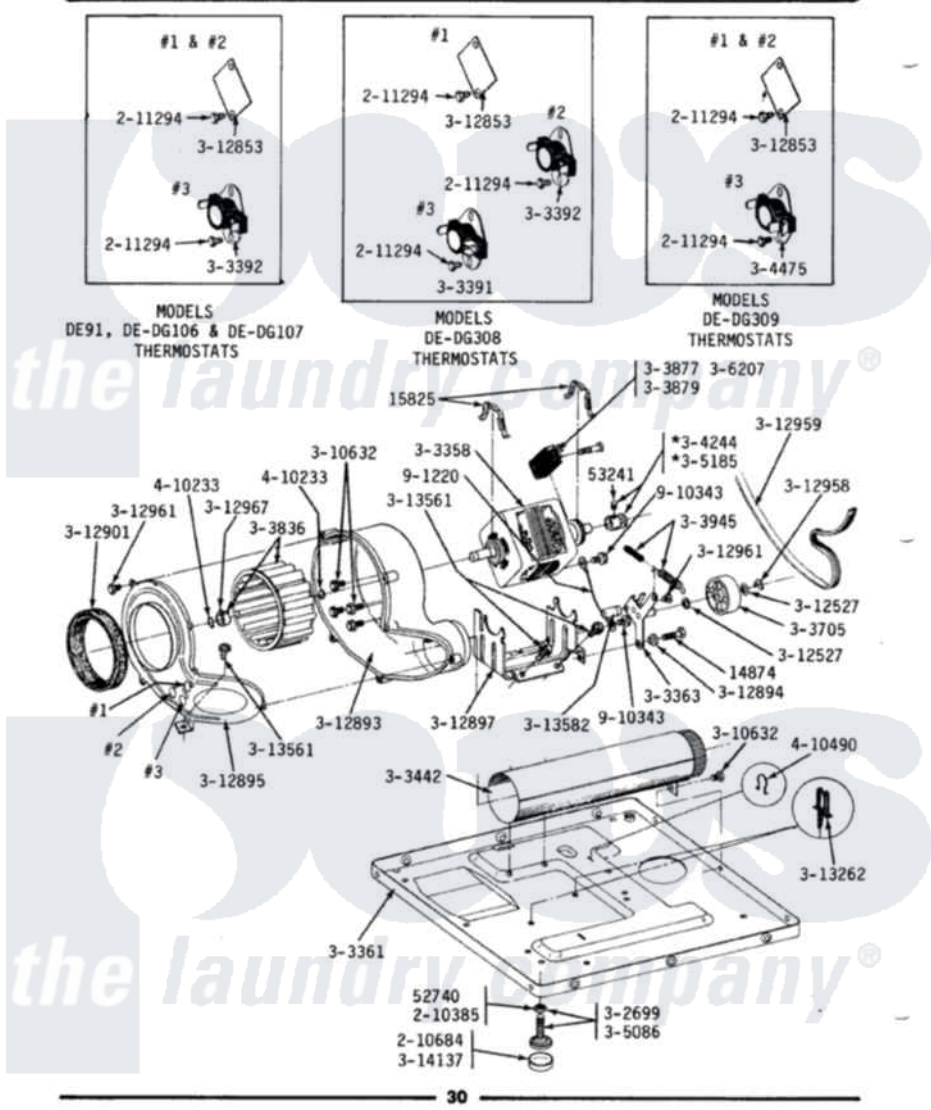

Maytag DE309 07 - MOTOR, BLOWER, BASE FRAME & THERMOSTATS

ALL MODELS MOTOR, BLOWER, BASE FRAME & THERMOSTATS

Maytag Residential Maytag DE309 Dryer Parts Parts Diagram 07 - MOTOR, BLOWER, BASE FRAME & THERMOSTATS

Click on the part number to view part

Item	Original Part Number	Replaced By	Status	Part Description
1	Y014874			Screw, Idler Arm And Sleeve
2	Y015825			Clip, Motor To Motor Support
3	Y052740	62739		Nut, Lock
4	Y053241			Set Screw, Motor Pulley
5	210385			Lock Nut For Adjustable Leg
6	210684			Foot, Adjustable Leg
7	211294	90767		Screw, 8A X 3/8 HeX Washer Head Tapping
8	Y302699	22003428		Leg, Adjustable
9	Y303358	W10410999		Motor-Drive
10	Y303361		Not Available	BASE ASSY. (UPPER & LOWER)
11	Y303363	6-3033630		Idler Arm
13	303392			Thermostat, Cycling
15	Y303442			EXHAUST DUCT ASSEMBLY
16	Y303705	6-3037050		Pulley- ID

17	Y303836		Blower Wheel Assembly And Clamp
18	Y303877	Not Available	SWITCH, MOTOR EXTERNAL START No.303358-2, No.303358-4, 303358-7
19	Y303879		Switch, Motor External Start
20	Y303945		IDLER SPRING ASSY. W/PLUG
21	Y304244		Motor Pulley With Set Screw
24	Y305086		Adjustable Leg And Nut
25	Y305185	6-3051850	Pulley- MO
26	306207	Not Available	(PROD. No.303358-8 & No.303358-9)
27	Y310632	1163839	Screw
28	Y312527		Washer, Idler Shaft
29	Y312853		Cover For Thermostat Openin
30	Y312893		Housing, Blower
31	Y312894	315772	Sleeve, Idler Arm
32	Y312895	Not Available	COVER FOR BLOWER---NA
33	312897	Not Available	SUPPORT, MOTOR
34	Y312901		Seal, Housing Cover
35	312958	354987	Ring, Retaining
36	Y312959		Poly "V" Belt For Tumbler
37	Y312961	W10116751	Screw
38	312967		Clamp, Blower Housing
39	Y313262	W10116752	Retainer-
40	Y313561		Screw---NA
41	Y313582	W10116756	Spacer
42	Y314137		Foot, Rubber
43	410233	9703438	Ring-Retrn
44	410490		Spring, Retainer Wire Harness
45	901220		Ground Wire
46	910343	488234	Screw 8-32 X 1/4