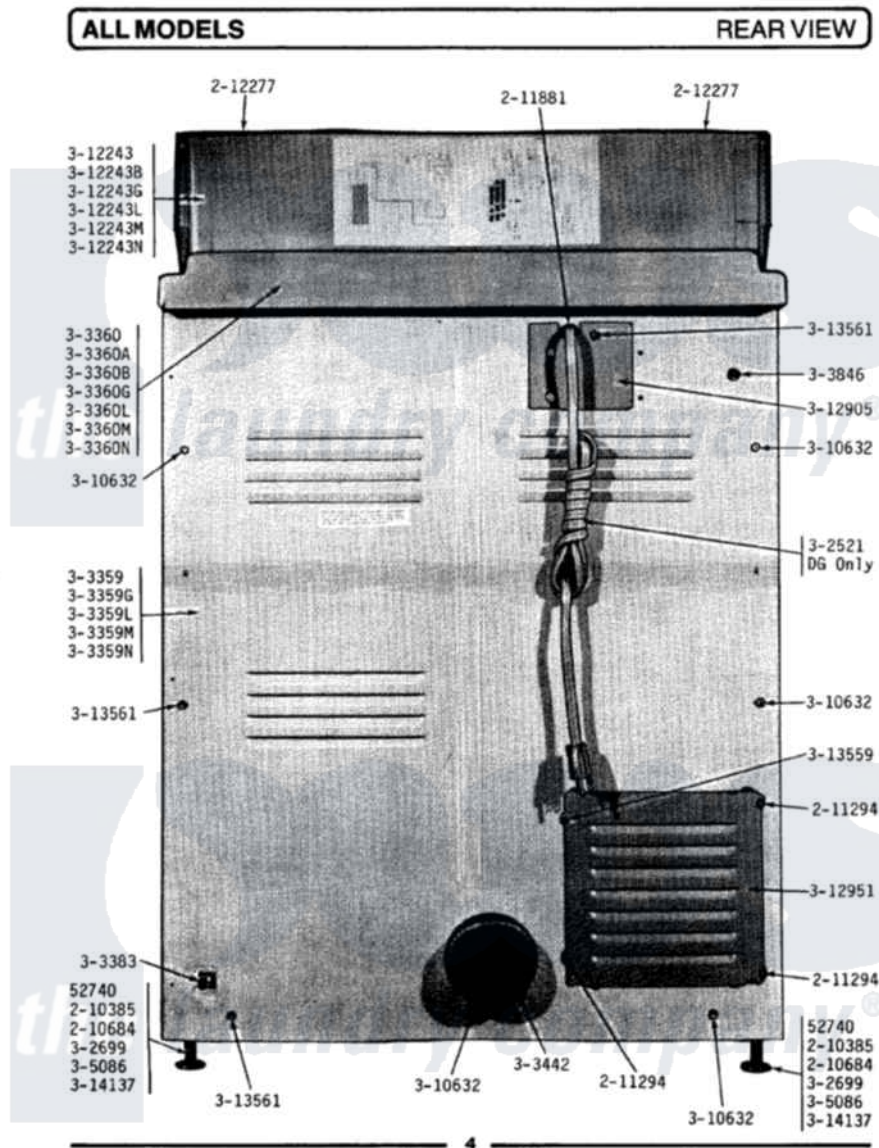

Maytag DE309 08 - REAR VIEW

Maytag Residential Maytag DE309 Dryer Parts Parts Diagram 08 - REAR VIEW
 Click on the part number to view part

Item	Original Part Number	Replaced By	Status	Part Description
1	Y052740	62739		Nut, Lock
2	Y201808			Converter
3	210385			Lock Nut For Adjustable Leg
4	210684			Foot, Adjustable Leg
5	211294	90767		Screw, 8A X 3/8 HeX Washer Head Tapping
7	212277			Screw, No.8 X 1/2 Inch
8	301548			Clamp, Ground Wire
10	Y302699	22003428		Leg, Adjustable
11	303359		Not Available	CABINET-WHITE
12	303359G		Not Available	CABINET-DARK GOLD
13	303359L		Not Available	CABINET-ALMOND
14	303359M		Not Available	CABINET-HARVEST WHEAT
15	303359N		Not Available	CABINET-FRESH AVOCADO
16	303360		Not Available	TOP COVER-WHITE
17	303360A		Not Available	TOP COVER-DARK AVOCADO

18	303360B		Not Available	TOP COVER-DARK COPPERTONE
19	303360G		Not Available	TOP COVER-DARK GOLD
20	303360L		Not Available	TOP COVER-ALMOND
21	303360M		Not Available	TOP COVER-HARVEST WHEAT
22	303360N		Not Available	TOP COVER-FRESH AVOCADO
23	Y303383	33001735		Pipe And Bracket Assembly Series 18 Not Needed Use Vavle
24	Y303442			EXHAUST DUCT ASSEMBLY
25	303846	22003781		Screw, Ground Strap
26	Y305086			Adjustable Leg And Nut
27	Y310632	1163839		Screw
28	311155			Ground Wire And Clamp
29	Y311270			Washer, Terminal Block
30	Y311423	489483		Screw 10-32 X 1/2
31	311484	112432		Nut
32	Y312184			Strap, Grounding
33	Y312209	W10001200		Screw
34	312243		Not Available	CONTROL COVER-WHITE
35	312243B		Not Available	CONTROL COVER-DK COPPERTONE
36	312243G		Not Available	CONTROL COVER-DARK GOLD
37	312243L		Not Available	CONTROL COVER-ALMOND
38	312243M		Not Available	CONTROL COVER-HARVEST WHEAT
39	312243N		Not Available	CONTROL COVER-FRESH AVOCADO
40	Y312904			Bracket, Terminal Block
41	Y312905		Not Available	COVER, TERMINAL
42	Y312951		Not Available	ACCESS COVER, BACK
43	313122			Screw - Baffle To Tumbler
44	Y313561			Screw---NA
45	Y313559			Screw
46	Y314137			Foot, Rubber
47	400008			Block, Terminal