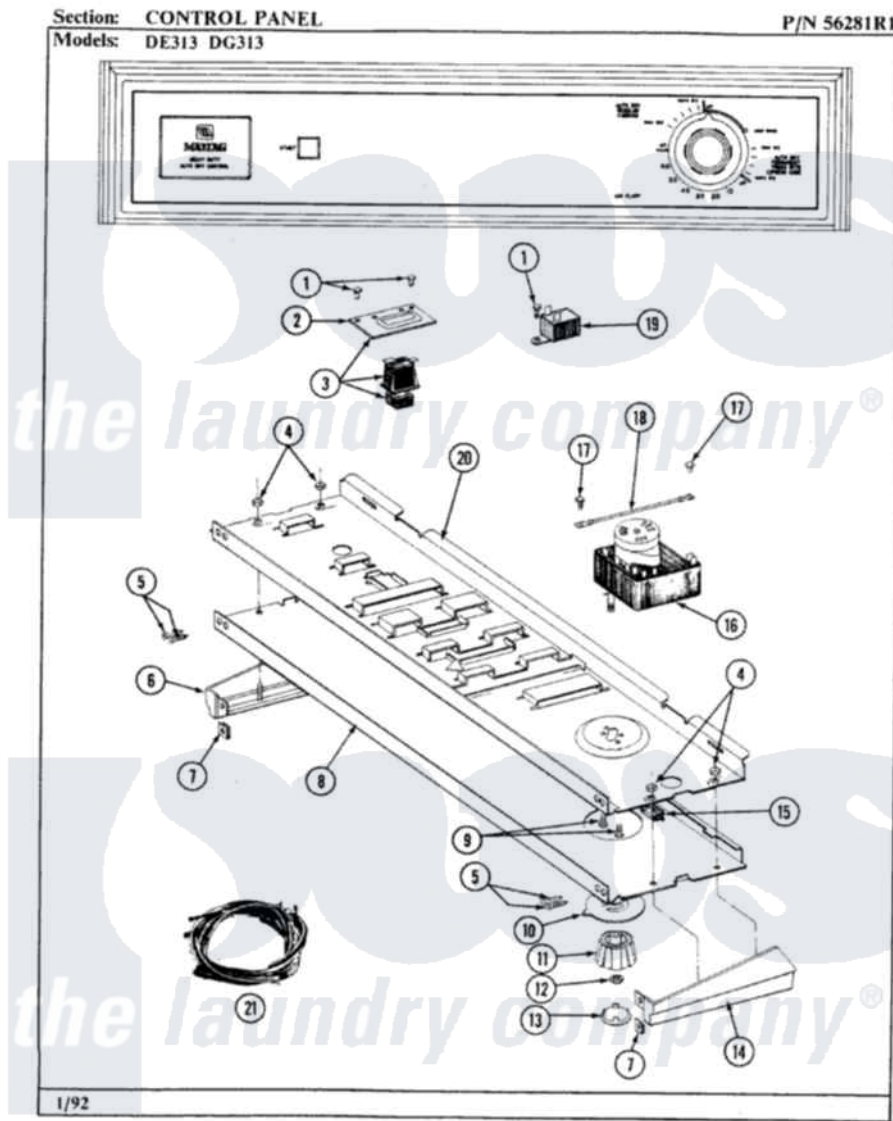

# Maytag DE313 01 - CONTROL PANEL

Maytag Residential Maytag DE313 Dryer Parts Parts Diagram 01 - CONTROL PANEL  
Click on the part number to view part

Item	Original Part Number	Replaced By	Status	Part Description
1	211168	<a href="#">W10139210</a>		Screw, 8-18 X 5/16
2	314177		Not Available	BRACKET FOR START SWITCH
3	<a href="#">306533</a>			Switch, Push/To/Start W/Bkt
4	<a href="#">214872</a>			Palnut, End Cap Note: Nut, Lamp Holder
5	<a href="#">210932</a>			Screw, No.8 X 9/16 Ctsk Note: Screw, Inlet Duct
6	<a href="#">214815</a>			End Cap F/Control Panel-LH
7	<a href="#">214894</a>			Fastener, End Cap
8	306535		Not Available	CONTROL PANEL
9	910708	<a href="#">488234</a>		Screw 8-32 X 1/4
10	314422	<a href="#">33001500</a>		Dial, Timer Indicator
11	<a href="#">314421</a>			Knob For Timer
12	<a href="#">312273</a>			Nut, Control Knob
13	215164		Not Available	CAP FOR KNOB
14	<a href="#">214816</a>			End Cap F/Control Panel-RH

15	<a href="#">214897</a>		Pad, Control Panel
16	<a href="#">306534</a>		Timer
17	211294	<a href="#">90767</a>	Screw, 8A X 3/8 HeX Washer Head Tapping
18	<a href="#">204807</a>		Ground Wire, Supp. Plte To Top Cover
19	305205	<a href="#">694419</a>	Mini-Buzzer
20	<a href="#">314184</a>		Back Up Plate
21	306536	Not Available	MAIN WIRE HARNESS
"	306542	Not Available	WIRE HARNESS - CANADA
"	<a href="#">306816</a>		Wire Harness
"	<a href="#">306822</a>		Wire Harness