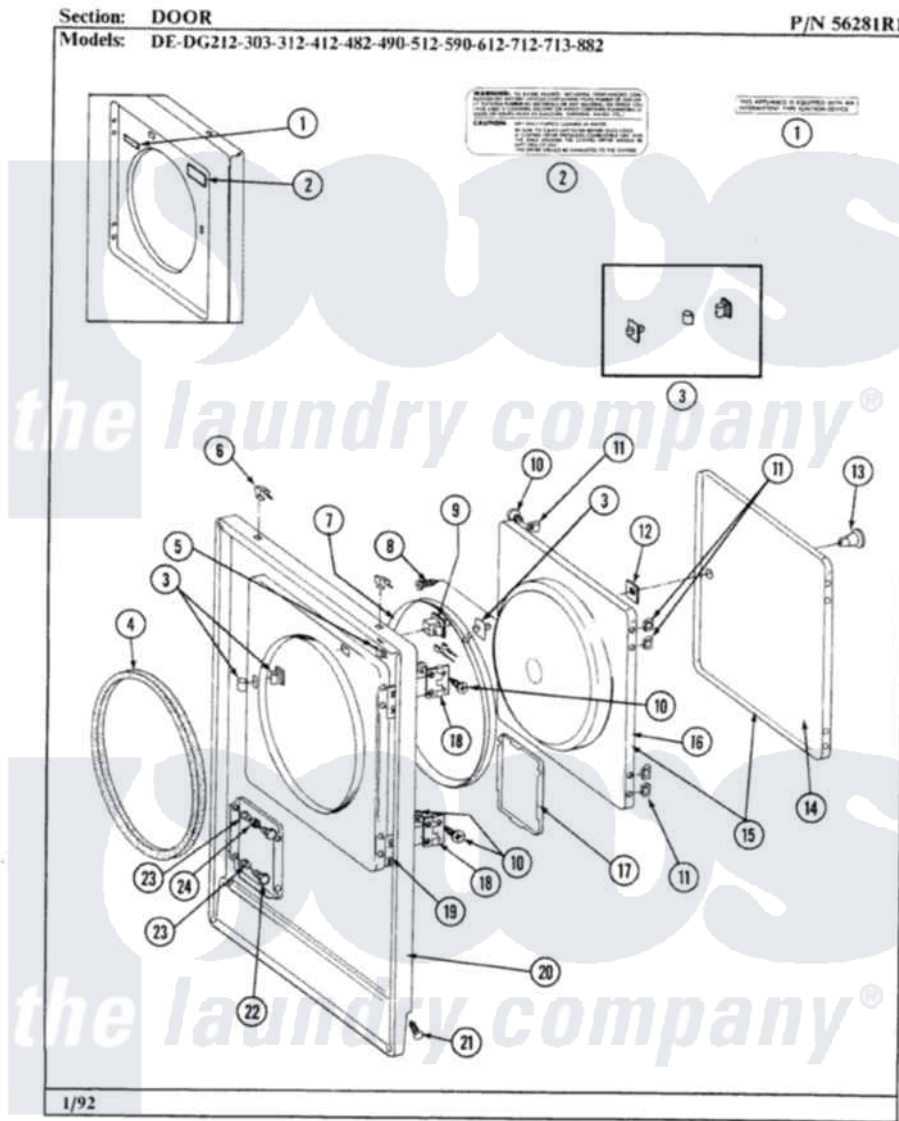

Maytag DE313 02 - DOOR

30

Maytag [Residential Maytag DE313 Dryer Parts](#) Parts Diagram 02 - DOOR
 Click on the part number to view part

Item	Original Part Number	Replaced By	Status	Part Description
2	Y313927			INSTRUCTION LABEL
3	306436			Door Latch Kit-W
4	314286			Seal For Front Panel
5	Y310376			Clip, Door Switch Harness
6	212982	22001650		Fastener, Spring
7	314077			Door Seal
8	314347	400021-1		Screw
9	Y305753	W10169313		Switch-Dor
10	Y314062			Screw, Door Hinge And Panel
11	Y313910			Clip, Door Liner To Outer Panel
12	Y313911			Door Strike Retainer
13	303942		Not Available	KNOB AND SCREW
14	Y313908			DOOR PANEL-WHITE
15	Y304579			DOOR (WHT)
"	Y306668			DOOR (WHT)
				INNER DOOR WITH KNOB &

16	305835		Not Available	INNER DOOR WITH KNOB & SCRE
"	306676		Not Available	INNER DOOR WITH KNOB
18	Y304577	33001230		Hinge, Door
19	Y313907			Fastener, Twin
20	304595	3369903		Dishrack
21	204439			Screw And Fstner Assembly