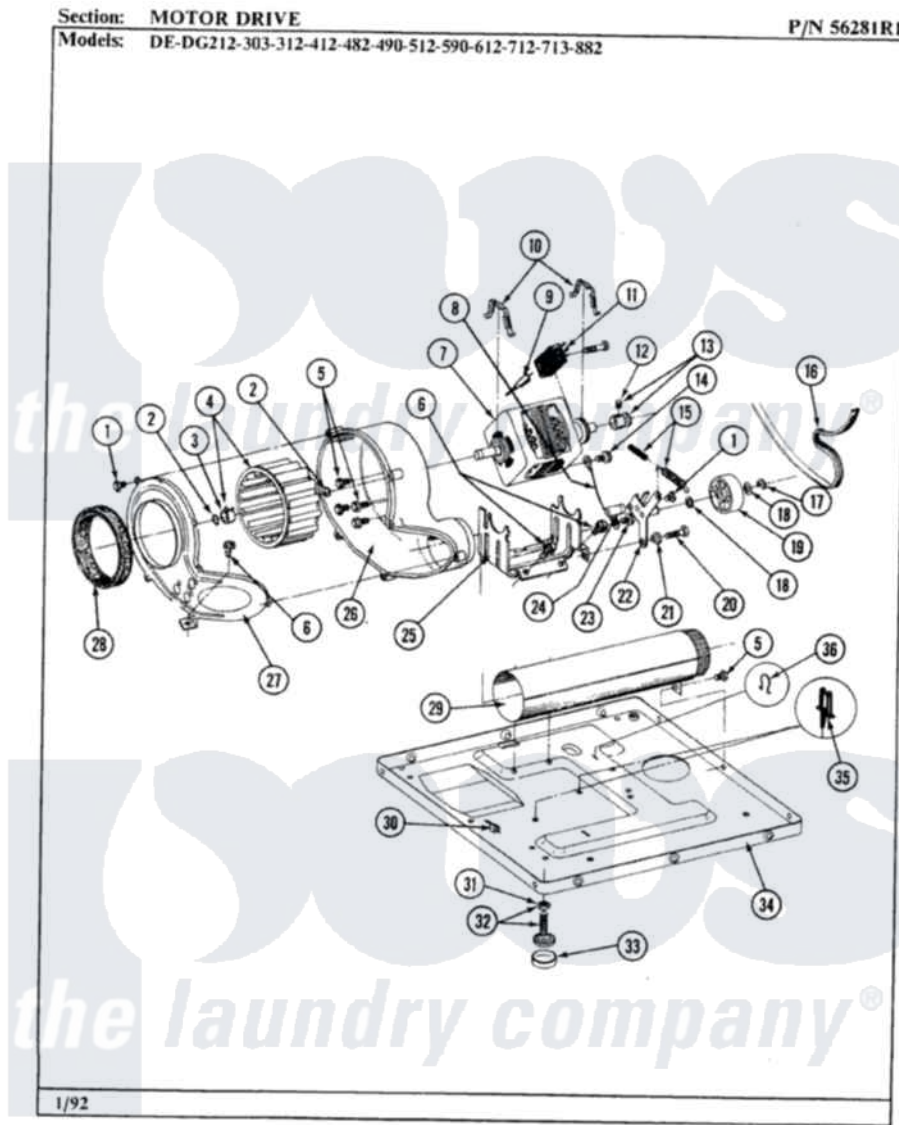

Maytag DE313 05 - MOTOR DRIVE

-40

Maytag [Residential Maytag DE313 Dryer Parts](#) Parts Diagram 05 - MOTOR DRIVE
 Click on the part number to view part

Item	Original Part Number	Replaced By	Status	Part Description
1	Y312961	W10116751		Screw
2	410233	9703438		Ring-Retrn
3	312967			Clamp, Blower Housing
4	Y303836			Blower Wheel Assembly And Clamp
5	Y310632	1163839		Screw
6	Y313561			Screw---NA
7	Y303358	W10410999		Motor-Drive
8	901220			Ground Wire
9	306448		Not Available	WIRE
10	Y015825			Clip, Motor To Motor Support
11	Y303877		Not Available	SWITCH, MOTOR EXTERNAL START No.303358-2, No.303358-4, 303358-7
"	Y303879			Switch, Motor External Start
"	306207		Not Available	(PROD. No.303358-8 & No.303358-9)
12	Y053241			Set Screw, Motor Pulley

13	Y305185	6-3051850	Pulley- MO
14	910343	488234	Screw 8-32 X 1/4
15	Y303945		IDLER SPRING ASSY. W/PLUG
16	Y312959		Poly "V" Belt For Tumbler
17	312958	354987	Ring, Retaining
18	Y312527		Washer, Idler Shaft
19	Y303705	6-3037050	Pulley- ID
20	Y014874		Screw, Idler Arm And Sleeve
21	Y312894	315772	Sleeve, Idler Arm
22	Y303363	6-3033630	Idler Arm
23	211294	90767	Screw, 8A X 3/8 HeX Washer Head Tapping
24	Y313582	W10116756	Spacer
25	312897		Not Available
26	Y312893		SUPPORT, MOTOR
27	314846		Housing, Blower
"	Y312895		Not Available
28	Y312901		COVER FOR BLOWER---NA
29	Y303442		Seal, Housing Cover
30	Y310376		EXHAUST DUCT ASSEMBLY
31	Y052740	62739	Clip, Door Switch Harness
32	Y305086		Nut, Lock
33	Y314137		Adjustable Leg And Nut
34	Y303361		Not Available
35	Y313262	W10116752	Foot, Rubber
36	410490		BASE ASSY. (UPPER & LOWER)
			Retainer-
			Spring, Retainer Wire Harness