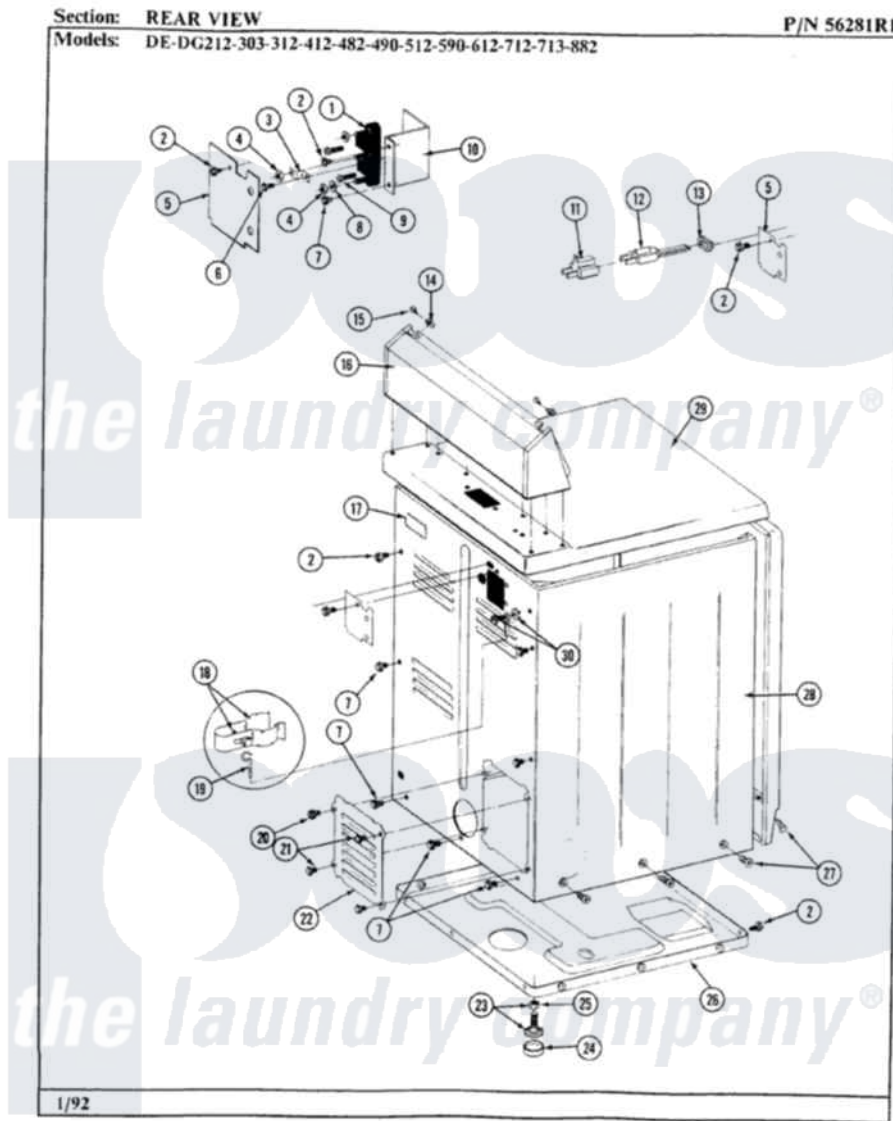

Maytag DE313 07 - REAR VIEW

28

Maytag [Residential Maytag DE313 Dryer Parts](#) Parts Diagram 07 - REAR VIEW
 Click on the part number to view part

Item	Original Part Number	Replaced By	Status	Part Description
1	400008			Block, Terminal
2	Y313561			Screw---NA
3	Y312184			Strap, Grounding
4	311484	112432		Nut
5	Y312905		Not Available	COVER, TERMINAL
6	Y311423	489483		Screw 10-32 X 1/2
7	Y310632	1163839		Screw
8	Y311270			Washer, Terminal Block
9	Y312209	W10001200		Screw
10	Y312904			Bracket, Terminal Block
14	215075			Fastener, Control Panel To Console
15	210932			Screw, No.8 X 9/16 Ctsk Note: Screw, Inlet Duct
16	Y305193			Console
17	214519			LABEL, ELECTRICAL INSTR. PART NOT USED-GAS MODELS ONLY

18	301548		Clamp, Ground Wire
19	311155		Ground Wire And Clamp
20	Y313559		Screw
21	211294	90767	Screw, 8A X 3/8 HeX Washer Head Tapping
22	Y312951	Not Available	ACCESS COVER, BACK
23	Y305086		Adjustable Leg And Nut
24	Y314137		Foot, Rubber
25	Y052740	62739	Nut, Lock
26	Y303361	Not Available	BASE ASSY. (UPPER & LOWER)
27	213007		Xfor Cabinet See Cabinet, Back
28	305302	Not Available	CABINET-WHITE
29	307104		Top Cover Assembly
30	303846	22003781	Screw, Ground Strap