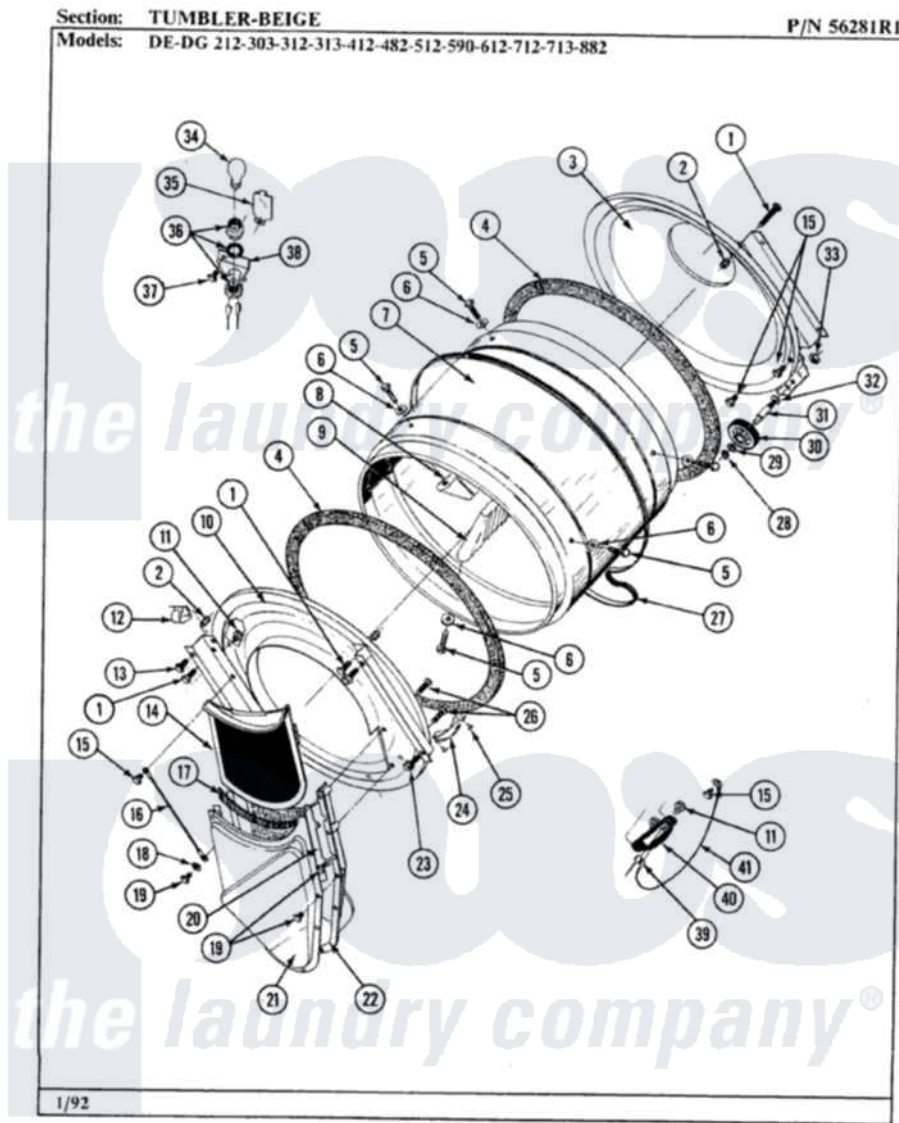

Maytag DE313 08 - TUMBLER-BEIGE

Maytag Residential Maytag DE313 Dryer Parts Parts Diagram 08 - TUMBLER-BEIGE
 Click on the part number to view part

Item	Original Part Number	Replaced By	Status	Part Description
1	313764		Not Available	SCREW
2	313915	31-3915		Tech Sheet
3	Y306660	33001106		Back, Tumbler
4	314820			Seal, Tumbler
5	Y310759			Screw, Tumbler Baffles
6	314158			Washer, Baffle To Tumbler
7	314802		Not Available	TUMBLER W/OUT BAFFLES
"	306663		Not Available	TUMBLER W/BAFFLES
8	314803	33001012		Baffle
9	314804	33001004		Baffle, Tall
10	306670		Not Available	TUMBLER FRONT----NA
12	Y310376			Clip, Door Switch Harness
13	Y313561			Screw----NA
14	Y306666	33001003		Screen, Lint
15	211294	90767		Screw, 8A X 3/8 HeX Washer Head Tapping
16	205810			Wire, Ground

17	Y313796		Lint Seal
18	310557		Washer
19	Y312961	W10116751	Screw
20	Y313795		Guide For Lint Screen
21	Y312964	Not Available	OUTLET DUCT - OUTER HALF
22	306656	Not Available	OUTLET DUCT & GRID ASSEMBLY
"	306657	Not Available	OUTLET DUCT & GRID
23	Y310632	1163839	Screw
24	306508		Tumbler Bearing Kit ----W
25	210720		Rivet, Bearing To Tumbler Fmt
26	Y314110	33002917	Screw, No.10-16
27	Y312959		Poly "V" Belt For Tumbler
28	410233	9703438	Ring-Retrn
29	312535		Washer, Vault Mounting Brk.
30	Y303373	12001541	Drum Roller/Washer Assembly--W
31	Y312948	6-3129480	Shaft- Tumbler
32	Y313347	312535	Washer, Vault Mounting Brk.
33	312538	33001443	Nut, Hex