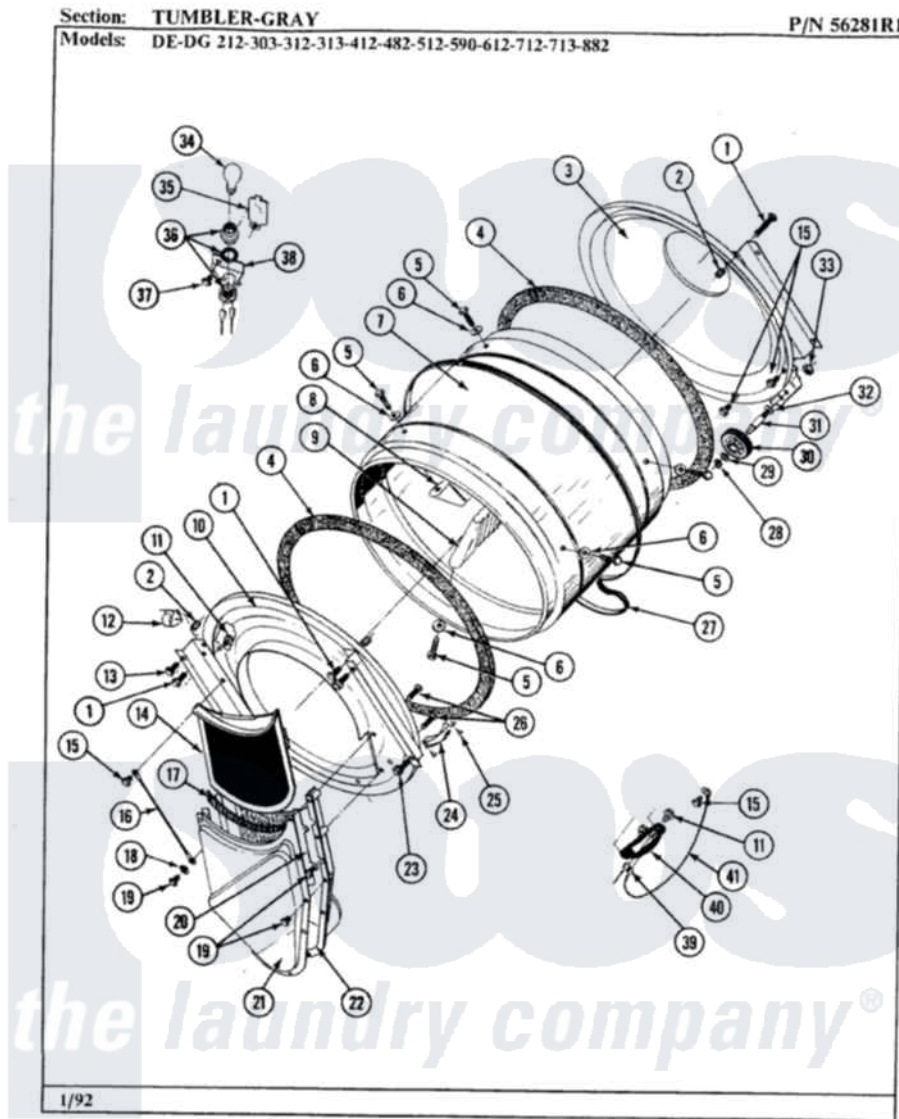

# Maytag DE313 09 - TUMBLER-GRAY

32

Maytag Residential Maytag DE313 Dryer Parts Parts Diagram 09 - TUMBLER-GRAY  
Click on the part number to view part

Item	Original Part Number	Replaced By	Status	Part Description
1	313764		Not Available	SCREW
2	313915	<a href="#">31-3915</a>		Tech Sheet
3	Y306660	<a href="#">33001106</a>		Back, Tumbler
4	Y313541	<a href="#">33313541</a>		Seal- Tumbler
5	<a href="#">Y310759</a>			Screw, Tumbler Baffles
6	<a href="#">314158</a>			Washer, Baffle To Tumbler
7	305187		Not Available	TUMBLER W/BAFFLES
"	Y314153		Not Available	TUMBLER No.
8	314154		Not Available	TUMBLER BAFFLE - SHORT
9	314155	<a href="#">33001004</a>		Baffle, Tall
10	Y303815	<a href="#">33001231</a>		Front- Tumbler
12	<a href="#">Y310376</a>			Clip, Door Switch Harness
13	<a href="#">Y313561</a>			Screw---NA
14	Y304388	<a href="#">33001003</a>		Screen, Lint
15	211294	<a href="#">90767</a>		Screw, 8A X 3/8 HeX Washer Head Tapping
16	<a href="#">205810</a>			Wire, Ground

17	<a href="#">Y313796</a>		Lint Seal
18	<a href="#">310557</a>		Washer
19	Y312961	<a href="#">W10116751</a>	Screw
20	<a href="#">Y313795</a>		Guide For Lint Screen
21	Y312964	Not Available	OUTLET DUCT - OUTER HALF
22	Y304810	Not Available	OUTLET DUCT ASSEMBLY---S
23	Y310632	<a href="#">1163839</a>	Screw
24	<a href="#">306508</a>		Tumbler Bearing Kit ---W
25	<a href="#">210720</a>		Rivet, Bearing To Tumbler Fmt
26	Y314110	<a href="#">33002917</a>	Screw, No.10-16
27	<a href="#">Y312959</a>		Poly "V" Belt For Tumbler
28	410233	<a href="#">9703438</a>	Ring-Retrn
29	<a href="#">312535</a>		Washer, Vault Mounting Brk.
30	Y303373	<a href="#">12001541</a>	Drum Roller/Washer Assembly--W
31	Y312948	<a href="#">6-3129480</a>	Shaft- Tumbler
32	Y313347	<a href="#">312535</a>	Washer, Vault Mounting Brk.
33	312538	<a href="#">33001443</a>	Nut, Hex