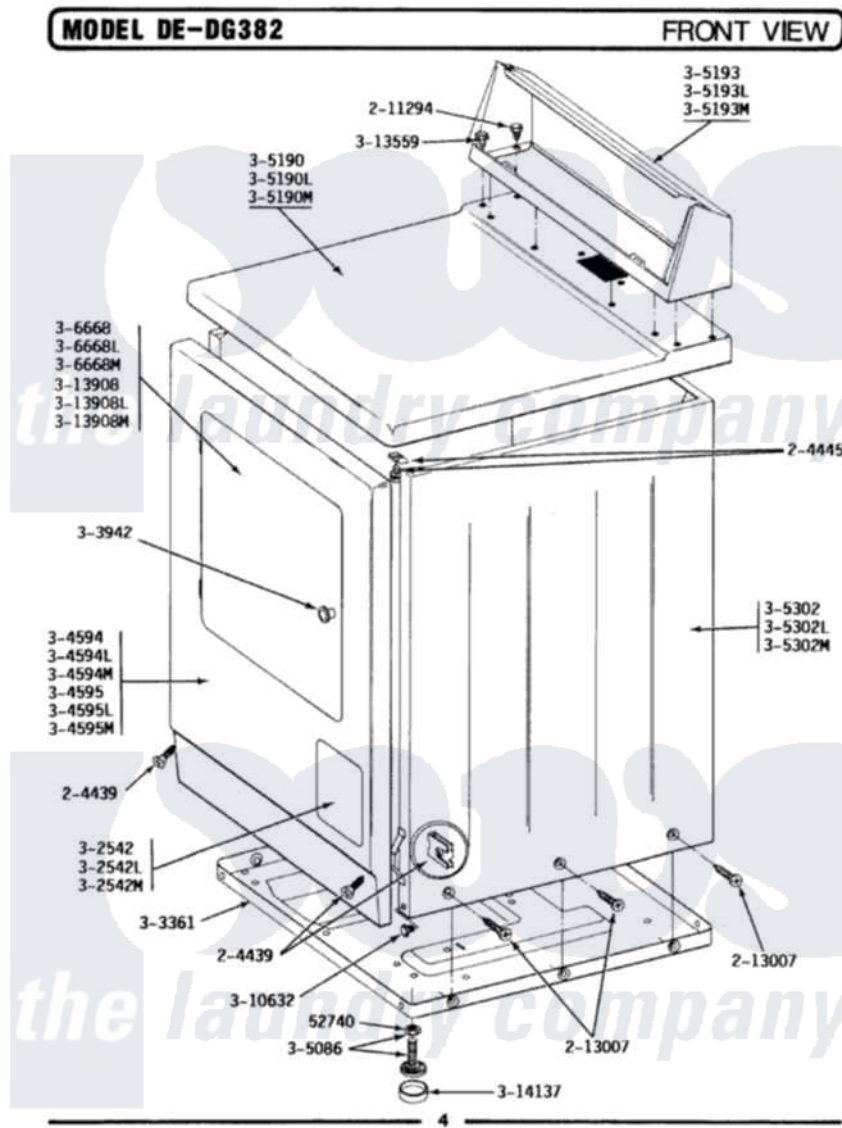

Maytag DE382 03 - FRONT VIEW

Maytag [Residential Maytag DE382 Dryer Parts](#) Parts Diagram 03 - FRONT VIEW
 Click on the part number to view part

Item	Original Part Number	Replaced By	Status	Part Description
1	Y052740	62739		Nut, Lock
2	204439			Screw And Fstner Assembly
3	204445			Screw And Fastener Assembly
4	211294	90767		Screw, 8A X 3/8 HeX Washer Head Tapping
5	213007			Xfor Cabinet See Cabinet, Back
6	Y303361		Not Available	BASE ASSY. (UPPER & LOWER)
7	303942		Not Available	KNOB AND SCREW
8	304595	3369903		Dishrack
11	Y305086			Adjustable Leg And Nut
12	Y305190	307104		Top Cover Assembly
15	Y305193			Console
18	305302		Not Available	CABINET-WHITE
21	Y306668			DOOR (WHT)
24	Y310632	1163839		Screw