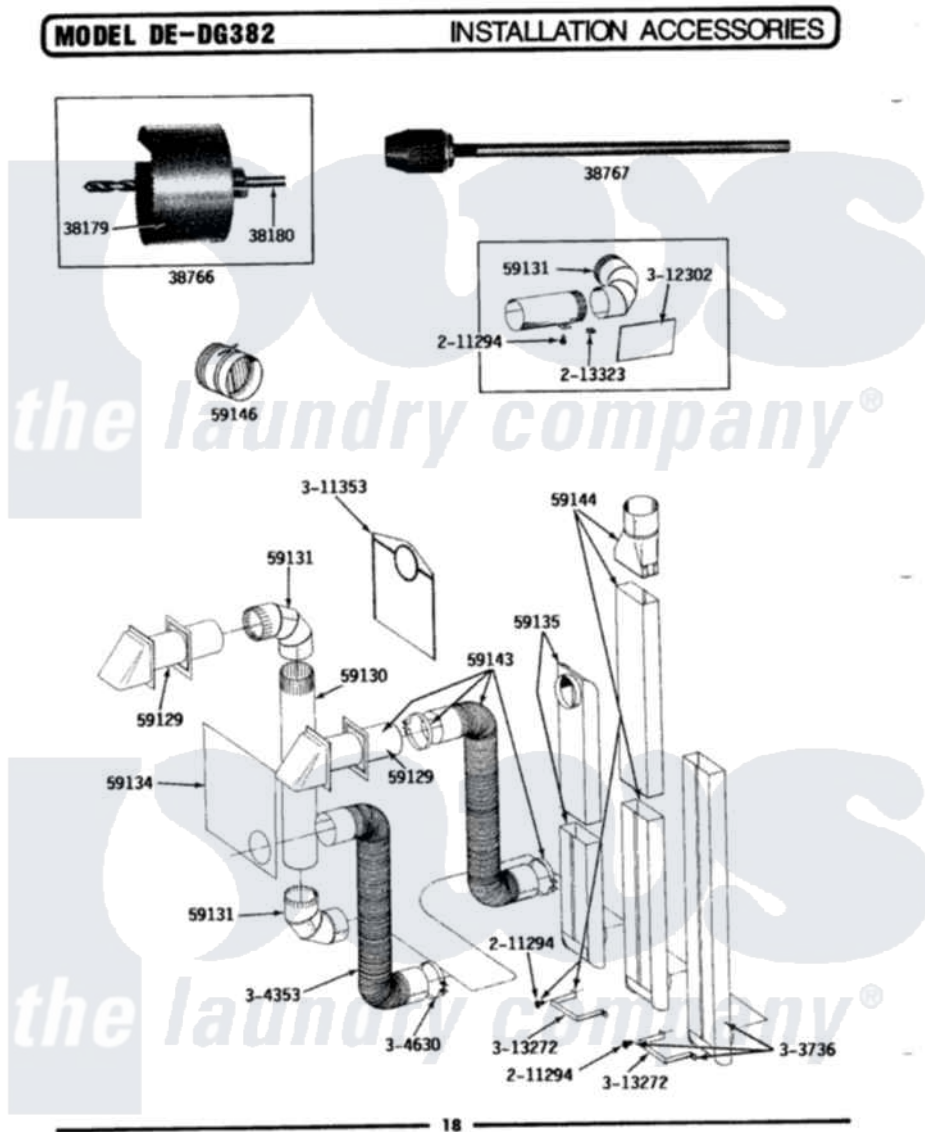

Maytag DE382 05 - INSTALLATION ACCESSORIES

Maytag Residential Maytag DE382 Dryer Parts Parts Diagram 05 - INSTALLATION ACCESSORIES
 Click on the part number to view part

Item	Original Part Number	Replaced By	Status	Part Description
1	038179		Not Available	BLADE, SAW
2	038180		Not Available	REPLACEMENT DRILL
3	038766		Not Available	HOLE SAW W/DRILL BIT
4	038767			Extension Chuck, Drill
5	Y059129	4396007RW		Vent Hood
6	Y059130			Pipe, Venting
7	Y059131			Elbow, Venting
8	Y059134			PLATE, ALUM. WINDOW (15" X 20")
9	Y059135			Vent Duct Assembly
10	Y059143			Flexible Vent Kit
11	059144		Not Available	RECTANGULAR VENT KIT
12	059146		Not Available	DAMPER, BACK DRAFT
13	211294	90767		Screw, 8A X 3/8 Hex Washer Head Tapping
14	213323			Fastener, Exhaust Duct Kit
15	303736		Not Available	EXHAUST DEFLECTOR KIT

16	Y304353	4396010RP	6ft Scvent
17	Y304630		Clamp, Flexible Duct
18	Y304652		Exhaust Duct Kit
19	311353	Not Available	BAG, LINT (DACRON)
20	312302		Insulation, Exhaust Duct Kit
21	313272		Bracket, Exhaust Deflector