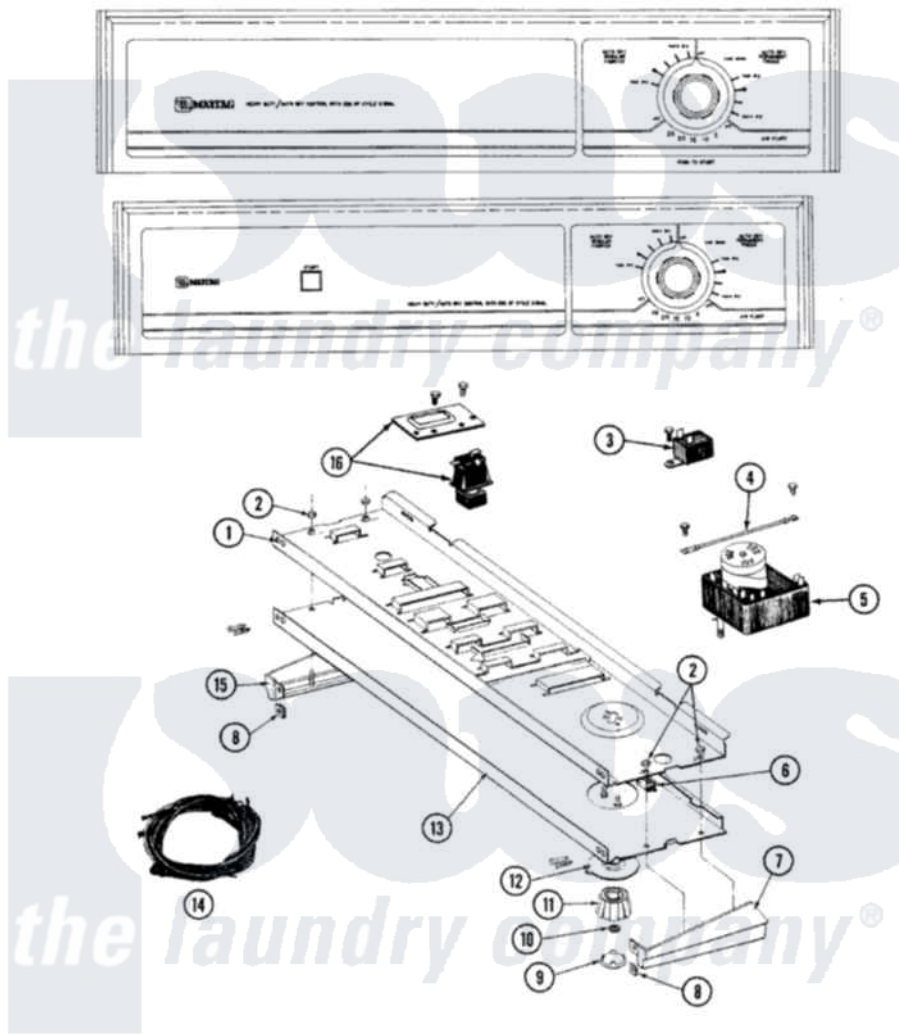

# Maytag DE4000 01 - CONTROL PANEL

SECTION: CONTROL PANEL  
MODEL: DE-DG4000

Issue Date: 6/90

2

Maytag [Residential Maytag DE4000 Dryer Parts](#) Parts Diagram 01 - CONTROL PANEL  
Click on the part number to view part

Item	Original Part Number	Replaced By	Status	Part Description
1	<a href="#">314184</a>			Back Up Plate
2	<a href="#">214872</a>			Palnut, End Cap Note: Nut, Lamp Holder
3	211168	<a href="#">W10139210</a>		Screw, 8-18 X 5/16
"	305205	<a href="#">694419</a>		Mini-Buzzer
4	<a href="#">204807</a>			Ground Wire, Supp. Plte To Top Cover
"	211294	<a href="#">90767</a>		Screw, 8A X 3/8 HeX Washer Head Tapping
5	<a href="#">306483</a>			Timer
"	910708	<a href="#">488234</a>		Screw 8-32 X 1/4
"	308088		Not Available	TIMER
6	<a href="#">214897</a>			Pad, Control Panel
7	<a href="#">210932</a>			Screw, No.8 X 9/16 Ctsk Note: Screw, Inlet Duct
"	314727	<a href="#">207927</a>		End Cap, Control Panel
8	<a href="#">214894</a>			Fastener, End Cap
9	314723	<a href="#">W10133501</a>		Cap, Knob

10	<a href="#">312273</a>		Nut, Control Knob
11	<a href="#">314724</a>		Knob For Timer
12	314725	<a href="#">33001500</a>	Dial, Timer Indicator
13	307747	Not Available	CONTROL PANEL
"	<a href="#">Y308093</a>		Control Panel Assembly
"	<a href="#">210932</a>		Screw, No.8 X 9/16 Ctsk Note: Screw, Inlet Duct
14	307254	Not Available	WIRE HARNESS
"	307261	Not Available	WIRE HARNESS
"	308085	Not Available	WIRE HARNESS
"	Y308087	Not Available	WIRE HARNESS
15	314726	Not Available	END CAP - LEFT HAND
16	211168	<a href="#">W10139210</a>	Screw, 8-18 X 5/16
"	<a href="#">307305</a>		Switch Push To Start